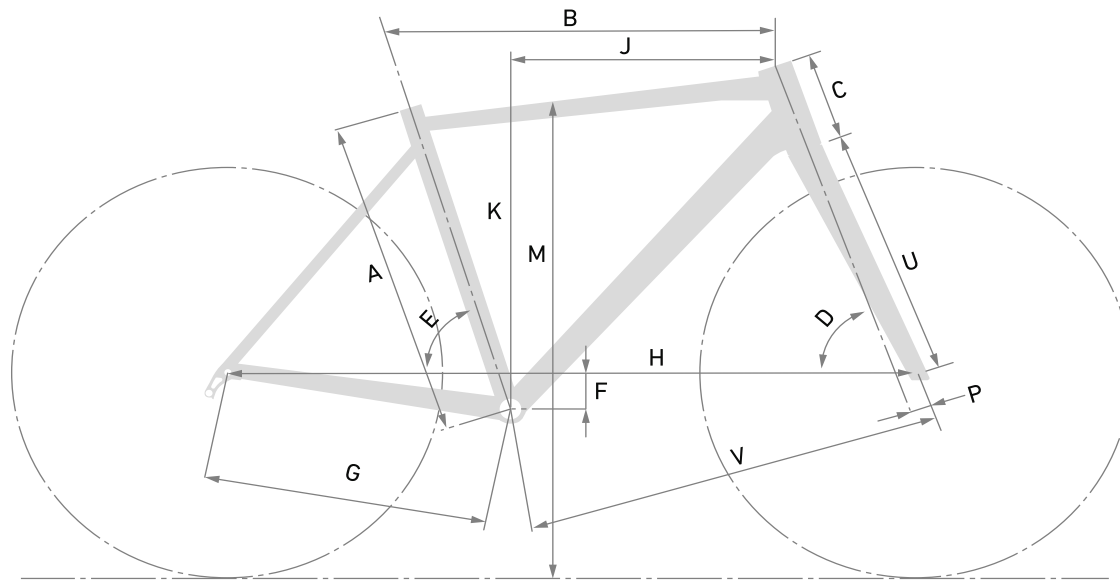

BACKROAD AL FRAME DETAILS

FRAME INTERFACES

BOTTOM BRACKET	Shimano:T47, 85,5mm / Sram: DUB T47 85,5mm Road wide
FRONT WHEEL AXLE	100 x 12 mm, Art. No. 227585701
REAR WHEEL AXLE	142 x 12 mm, Art. No. 227469001
FRONT BRAKE MOUNT	160 mm Flatmount
REAR BRAKE MOUNT	160 mm Flatmount
MAX Ø DISC	180mm front / 160mm rear
Ø SEATPOST	30.6 mm
MAX. TIRE SIZE	53 mm (47mm with mudguards)
MAX. CHAINRING SIZE	1x 46T / 2x 48-31T
FRONT DERAILLEUR MOUNT	only with Shimano GRX
BOTTLE CAGE	yes, 4x frame and 2x fork

MAX SYSTEM WEIGHT (RIDER + BICYCLE + CLOTHING + GEAR + LUGGAGE): 120 KG

INTENDED USE: DIN 17406 CATEGORY 2

FRAME GEOMETRY

		XXS	XS	S	M	M/L	L	XL	XXL
SEATTUBE LENGTH [MM]	A	440	460	480	490	510	530	555	580
TOPTUBE LENGTH HORIZONTAL [MM]	B	510	525	545	560	575	590	615	628
HEAD TUBE ANGLE	C	70	70.5	71	71.25	71.25	71.5	71.5	71.75
SEAT TUBE ANGLE	D	75	74.8	74.5	74.3	74	73.8	73.5	73.5
WHEELBASE [MM]	E	1008	1016	1030	1041	1054	1064	1087	1097
FRONT CENTER [MM]	F	590	598	612	623	636	646	668	679
REAR CENTER [MM] (CHAINSTAY LENGTH)	G	430	430	430	430	430	430	430	430
HEADTUBE LENGTH [MM]	H	100	110	125	140	160	170	185	200
STACK [MM]	I	541	552	568	583	602	613	627	642
REACH [MM]	J	365	375	387	396	402	411	429	438
STACK TO REACH RATIO		1.48	1.47	1.47	1.48	1.5	1.49	1.46	1.47
BB DROP [MM]	K	78	78	78	78	78	78	78	78
STAND-OVER HEIGHT (100 MM BEFORE BB)	L	763	779	796	808	827	842	861	881
FORK LENGTH [MM]	M	410	410	410	410	410	410	410	410
FORK OFFSET [MM]		48	48	48	48	48	48	48	48