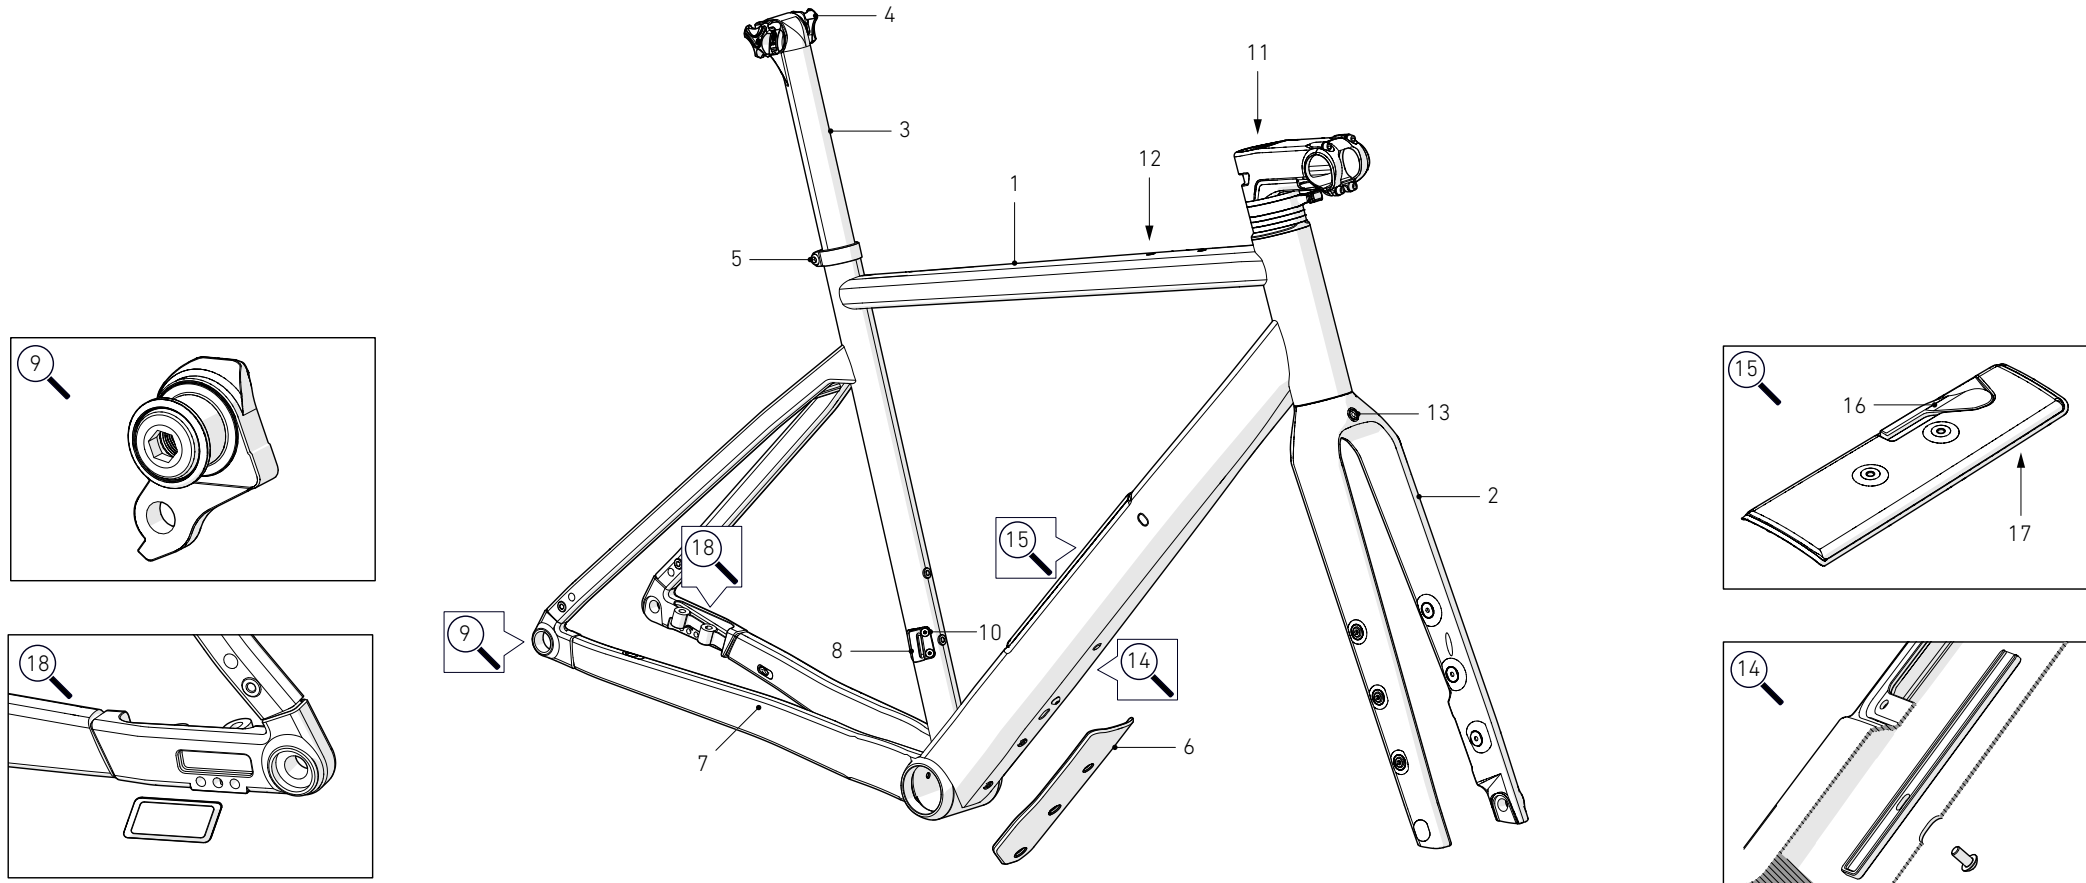

ROSE

ANY QUESTIONS?
rosebikes.de/support

ROSE Bikes GmbH
Schersweide 4
46395 Bocholt, Germany

B A C K R O A D

AL FRAME DETAILS

BACKROAD AL FRAME DETAILS

POS.	DESCRIPTION	SPECIFICATIONS	ART. NR.
1	frame	color: dune	16233901
		color: soil	16234101
		color: soleil	16234001
2	fork	color: dune	1623210101
		color: soil	1623240101
		color: soleil	1623230101
3	seatpost	350mm, Ø30,9, 10mm offset	235016701
		400mm, Ø30,9, 10mm offset	235016702
4	saddle clamp		226113802
5	seatpost clamp		226113802
6	down tube protector		235020401
7	chainstay protector		232522401
8	front derailleur hanger		235020501

POS.	DESCRIPTION	SPECIFICATIONS	ART. NR.
9	UDH hanger	incl. fixing screw	229953201
10	screw for FD hanger		1613660001
11	plug headset cap screw		???
12	plug top tube		233899301
13	screw for fork crown		1605260001
14	K-Werk Rail		235025801
15	down tube storage cover	lever and 3 screws fitted	235149501
16	lever for downtube storage cover		235277301
17	down tube storage cover screw		235277501
18	kickstand cover	including screw	235020301
	bottle cage screw		1605270001
	light cable plug		1599570001

BACKROAD AL FRAME DETAILS

HEADSET DETAILS

POS.	DESCRIPTION	SPECIFICATIONS	ART. NR.
20	countersunk head screw	M6x30 mm	231482301
21	topcap		1600300001
22	compression device carbon fork steerer	23.5 mm	234073701
23	usb spacer	10 mm, 800mm cable, micro-usb	235463601
24	1/2 Spacer	5 mm	1596390101
	1/2 Spacer	10 mm	1596390102
25	top cover	icr	234565401
26	compression ring	ICR, 1 1/8"/AC4252	234167801
27	upper headset sealing	AC4252	235308801
28	upper bearing	42x52x7 mm, 45°/45°, 2RS	235352001
29	sealing lip		235367001
30	lower bearing	40x52x7 mm, 45°/45°, R2	233792101
31	lower headset sealing	AC4052	235463801