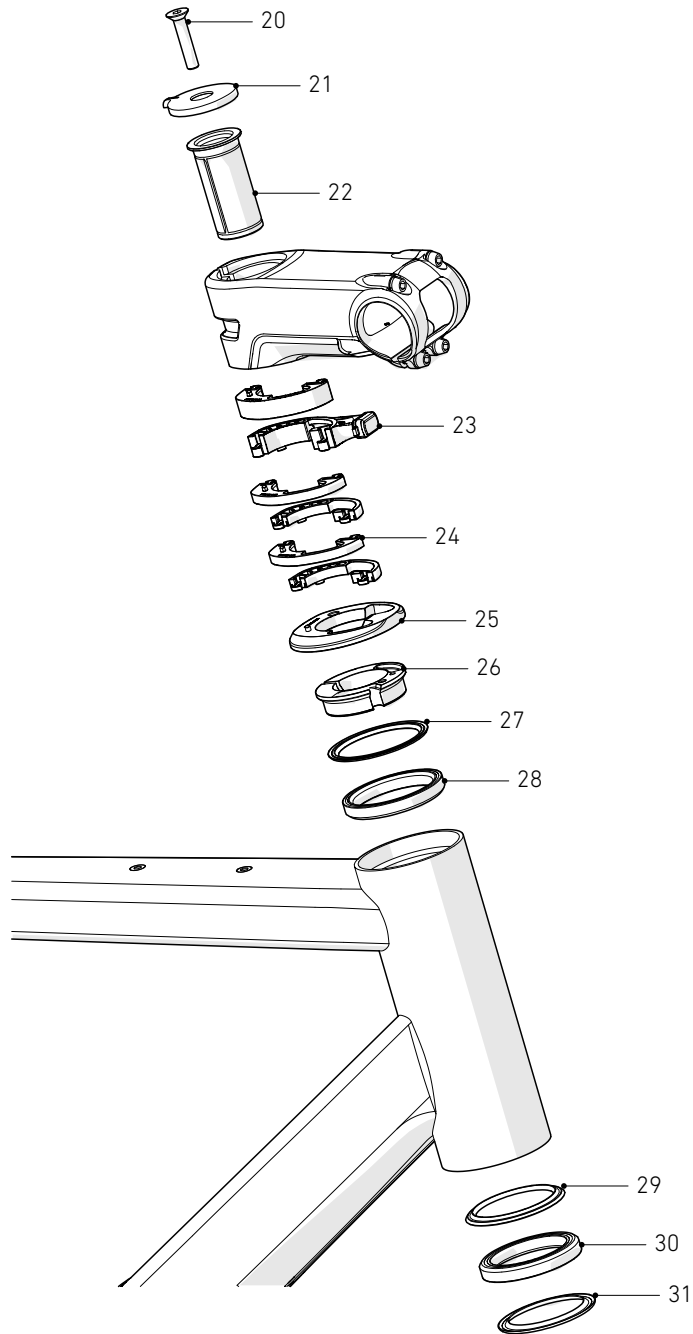

ROSE

ANY QUESTIONS?
rosebikes.de/support

ROSE Bikes GmbH
Schersweide 4
46395 Bocholt, Germany

B A C K R O A D

AL FRAME DETAILS

BACKROAD AL FRAME DETAILS

POS.	DESCRIPTION	SPECIFICATIONS	ART. NR.
1	frame	color: dune	16233901
		color: soil	16234101
		color: soleil	16234001
2	fork	color: dune	1623210101
		color: soil	1623240101
		color: soleil	1623230101
3	seatpost	350mm, Ø30,9, 10mm offset	235016701
		400mm, Ø30,9, 10mm offset	235016702
4	saddle clamp		226113802
5	seatpost clamp		226113802
6	down tube protector		235020401
7	chainstay protector		232522401
8	front derailleur hanger		235020501

POS.	DESCRIPTION	SPECIFICATIONS	ART. NR.
9	UDH hanger	incl. fixing screw	229953201
10	screw for FD hanger		1613660001
11	plug headset cap screw		???
12	plug top tube		233899301
13	screw for fork crown		1605260001
14	K-Werk Rail		235025801
15	down tube storage cover	lever and 3 screws fitted	235149501
16	lever for downtube storage cover		235277301
17	down tube storage cover screw		235277501
18	kickstand cover	including screw	235020301
	bottle cage screw		1605270001
	light cable plug		1599570001

BACKROAD AL FRAME DETAILS

HEADSET DETAILS

POS.	DESCRIPTION	SPECIFICATIONS	ART. NR.
20	countersunk head screw	M6x30 mm	231482301
21	topcap		1600300001
22	compression device carbon fork steerer	23.5 mm	234073701
23	usb spacer	10 mm, 800mm cable, micro-usb	235463601
24	1/2 Spacer	5 mm	1596390101
	1/2 Spacer	10 mm	1596390102
25	top cover	icr	234565401
26	compression ring	ICR, 1 1/8"/AC4252	234167801
27	upper headset sealing	AC4252	235308801
28	upper bearing	42x52x7 mm, 45°/45°, 2RS	235352001
29	sealing lip		235367001
30	lower bearing	40x52x7 mm, 45°/45°, R2	233792101
31	lower headset sealing	AC4052	235463801