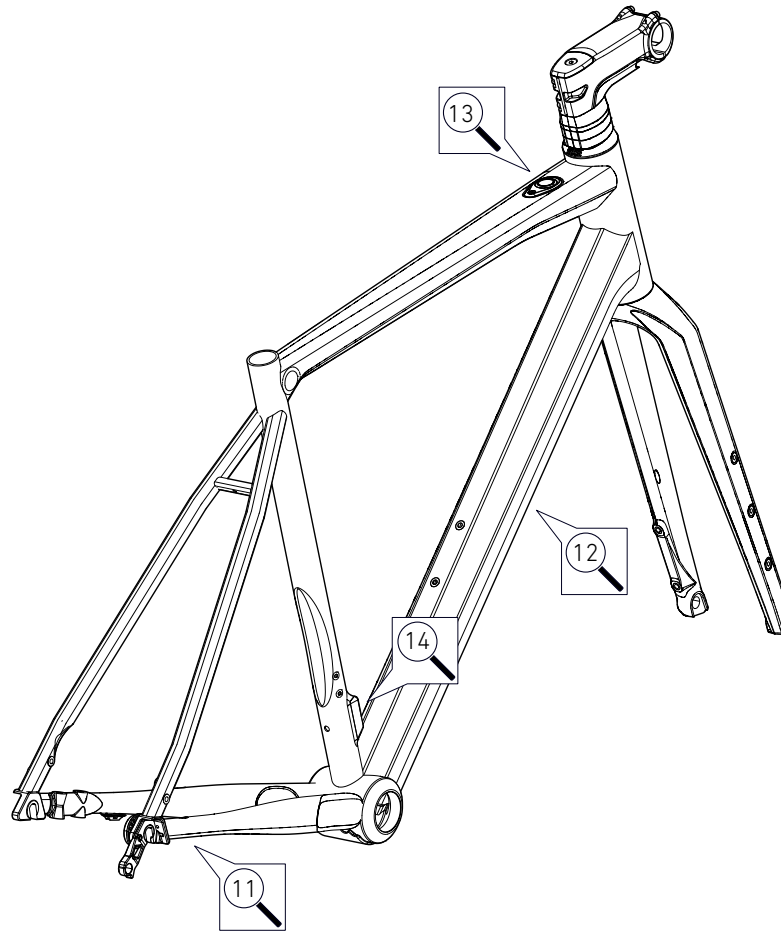

BACKROAD PLUS

AL FRAME DETAILS

POS.	DESCRIPTION	SPECIFICATIONS	ART. NR.
11	PAS Sensor	including 1x M4 x 10 mm threaded pin	2301093
12	Mahle Battery	including 3x M5 x 10 mm	2332158
13	iWoc switch	including 1x M3 x 10 mm	2301070
14	Mahle charging plug	including 2x ST2.9 screws	2319138
15	lock nut 11-speed		2301078
	lock nut 12-speed		2344044
16	a Mahle drive unit		2301030
	b torque support		2301080
	c motor nut		2301079

POS.	DESCRIPTION	SPECIFICATIONS	ART. NR.
-	spoke front wheel		231702005
-	spoke front wheel		231702006
-	spoke rear wheel		231702007
-	spoke rear wheel		231702008
-	charging cable		2300998