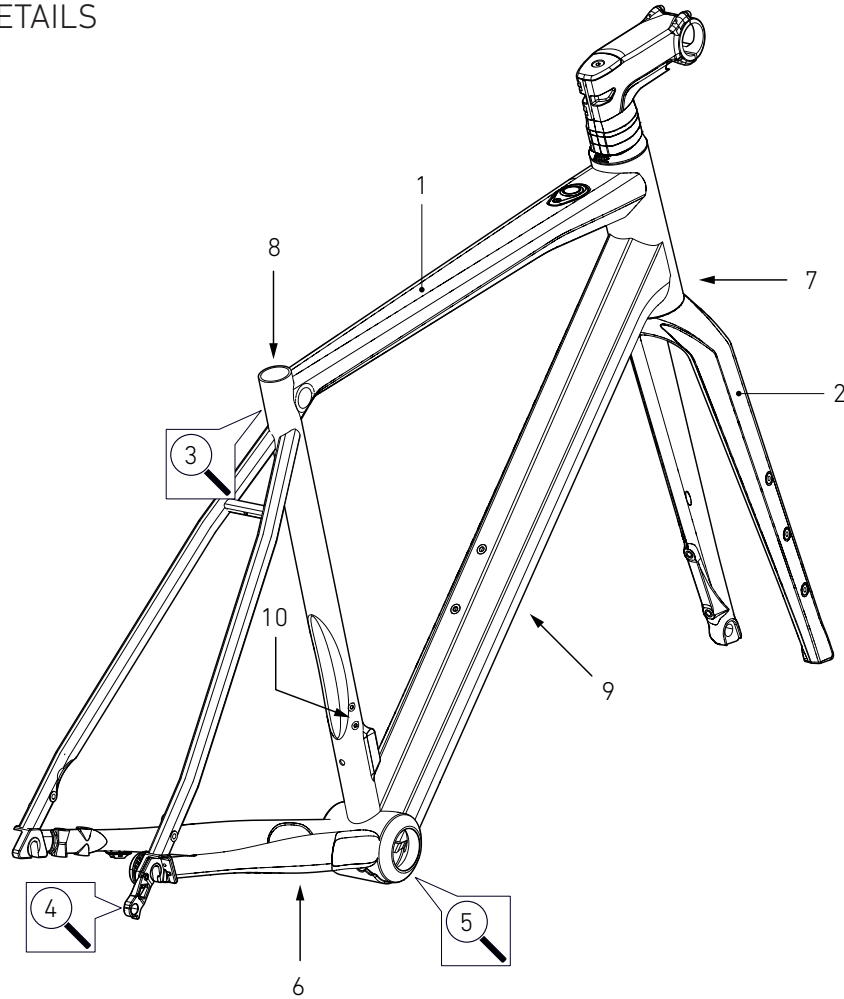

POS.	DESCRIPTION	SPECIFICATIONS	ART. NR.
1	frame	color: sandy taco	2291176
		color: seafoam green	2314050
2	fork	color: sandy taco	2310730
		color: seafoam green	2310731
3	seatpost clamp	3 pieces + fixing screw M6 x 20 mm	2312064
4	derailleur hanger	standard	2341527
		direct mount	2310820
5	BB Cover	Cover + 3x M4 x 8 mm	2321170
6	Di2 plug		2198822

POS.	DESCRIPTION	SPECIFICATIONS	ART. NR.
7	headtube cable routing rubber		2322484
8	rubber ring		2256912
9	PU foam downtube cable routing		220323000
10	front derailleur plate		2297409
	chainguard plate		2316934
	chainguard		2316935
	plug headset cap screw	11 x 4 x 4 mm	2178624
	GREASE	Motorex Bike Grease 2000 100 g	49208600
	THREADLOCKER	mid strength	for example 1322431

AL FRAME DETAILS

HEADSET DETAILS

HEADSET ART. NR. 231867601

1	countersunk head screw	DIN7991, M6 X 30 mm
2	compression device	
3	top cover	12 mm
4	spacer	5 mm
5	spacer	10 mm
6	headtube cover	8.5 mm
7	compression ring	Ø1 1/8"
8	upper bearing	42 x 52 x 7 mm
9	lower bearing	40 x 52 x 7 mm, R2

BACKROAD PLUS

AL FRAME DETAILS

FRAME GEOMETRY

		XS	S	M	L	XL
SEATTUBE LENGTH [MM]	A	470	490	508	535	560
TOPTUBE LENGTH HORIZONTAL [MM]	B	515	535	555	577	590
HEADTUBE LENGTH [MM]	C	125	146	170	186	205
HEAD TUBE ANGLE	D	70°	70,5°	71°	71,5°	71,5°
SEAT TUBE ANGLE	E	74,25°	74°	73,5°	73,5°	73,5°
BB DROP [MM]	F	65	68	72	76	76
REAR CENTER [MM] (CHAINSTAY LENGTH)	G	430	430	430	430	430
WHEELBASE [MM]	H	1011	1023,5	1032,5	1048	1062
REACH [MM]	K	361,5	372	378	393,5	401,5
STACK [MM]	L	544,5	569	598	619	637
STAND-OVER HEIGHT	N	765	780	799	829	845
FORK LENGTH [MM]	U	404,2	404,2	404,2	404,2	404,2
FRONT CENTER [MM]	V	589,5	603	613	629,5	643
STACK TO REACH RATIO		1,50	1,53	1,58	1,57	1,58
FORK OFFSET [MM]		47	47	47	47	47