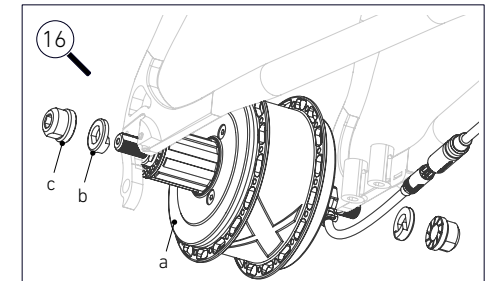

BACKROAD PLUS

AL FRAME DETAILS

POS.	DESCRIPTION	SPECIFICATIONS	ART. NR.
11	PAS Sensor	including 1x M4 x 10 mm threaded pin	2301093
12	Mahle Battery	including 3x M5 x 10 mm	2332158
13	iWoc switch	including 1x M3 x 10 mm	2301070
14	Mahle charging plug	including 2x ST2.9 screws	2319138
15	lock nut 11-speed		2301078
	lock nut 12-speed		2344044
16	a Mahle drive unit		2301030
	b torque support		2301080
	c motor nut		2301079

POS.	DESCRIPTION	SPECIFICATIONS	ART. NR.
-	spoke front wheel		231702005
-	spoke front wheel		231702006
-	spoke rear wheel		231702007
-	spoke rear wheel		231702008
-	charging cable		2300998