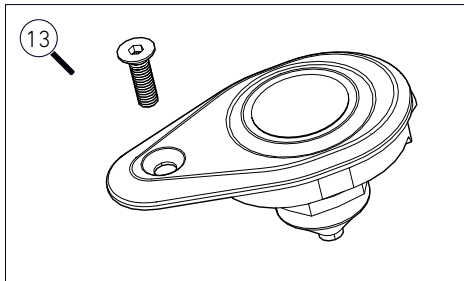

BACKROAD PLUS

AL FRAME DETAILS

POS.	DESCRIPTION	SPECIFICATIONS	ART. NR.
11	PAS Sensor	including 1x M4 x 10 mm threaded pin	2301093
12	Mahle Battery	including 3x M5 x 10 mm	2332158
13	iWoc switch	including 1x M3 x 10 mm	2301070
14	Mahle charging plug	including 2x ST2.9 screws	2319138
15	lock nut 11-speed		2301078
	lock nut 12-speed		2344044
16	a Mahle drive unit		2301030
	b torque support		2301080
	c motor nut		2301079

POS.	DESCRIPTION	SPECIFICATIONS	ART. NR.
-	spoke front wheel		231702005
-	spoke front wheel		231702006
-	spoke rear wheel		231702007
-	spoke rear wheel		231702008
-	charging cable		2300998