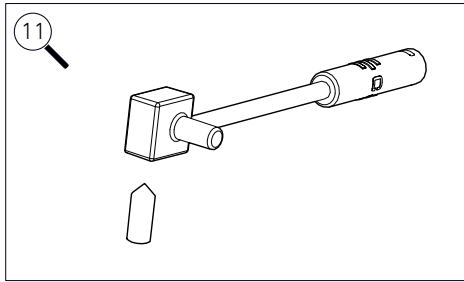

BACKROAD PLUS

AL FRAME DETAILS

POS.	DESCRIPTION	SPECIFICATIONS	ART. NR.
11	PAS Sensor	including 1x M4 x 10 mm threaded pin	2301093
12	Mahle Battery	including 3x M5 x 10 mm	2332158
13	iWoc switch	including 1x M3 x 10 mm	2301070
14	Mahle charging plug	including 2x ST2.9 screws	2319138
15	lock nut 11-speed		2301078
	lock nut 12-speed		2344044
16	a Mahle drive unit		2301030
	b torque support		2301080
	c motor nut		2301079

POS.	DESCRIPTION	SPECIFICATIONS	ART. NR.
-	spoke front wheel		231702005
-	spoke front wheel		231702006
-	spoke rear wheel		231702007
-	spoke rear wheel		231702008
-	charging cable		2300998