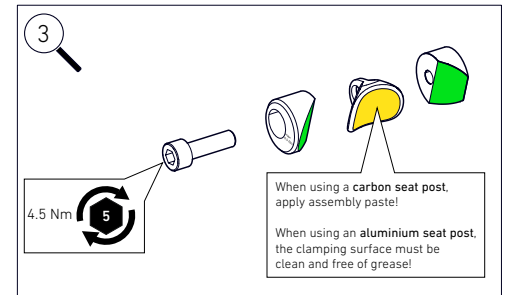

POS.	DESCRIPTION	SPECIFICATIONS	ART. NR.
1	frame	color: sandy taco	2291176
		color: seafoam green	2314050
2	fork	color: sandy taco	2310730
		color: seafoam green	2310731
3	seatpost clamp	3 pieces + fixing screw M6 x 20 mm	2312064
4	derailleur hanger	standard	2341527
		direct mount	2310820
5	BB Cover	Cover + 3x M4 x 8 mm	2321170
6	Di2 plug		2198822