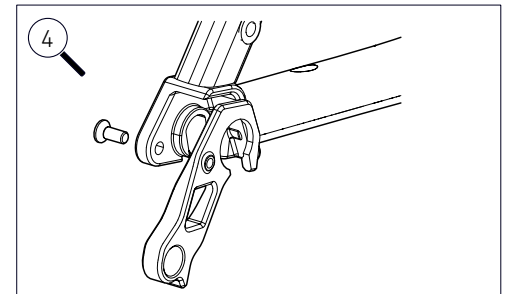

POS.	DESCRIPTION	SPECIFICATIONS	ART. NR.
1	frame	color: sandy taco	2291176
		color: seafoam green	2314050
2	fork	color: sandy taco	2310730
		color: seafoam green	2310731
3	seatpost clamp	3 pieces + fixing screw M6 x 20 mm	2312064
4	derailleur hanger	standard	2341527
		direct mount	2310820
5	BB Cover	Cover + 3x M4 x 8 mm	2321170
6	Di2 plug		2198822