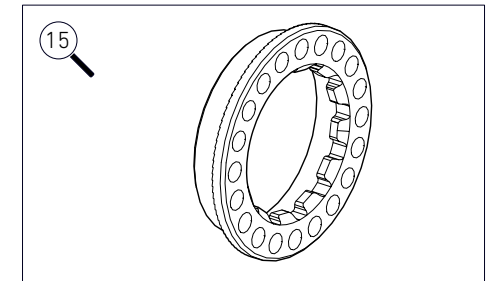

BACKROAD PLUS

AL FRAME DETAILS

POS.	DESCRIPTION	SPECIFICATIONS	ART. NR.
11	PAS Sensor	including 1x M4 x 10 mm threaded pin	2301093
12	Mahle Battery	including 3x M5 x 10 mm	2332158
13	iWoc switch	including 1x M3 x 10 mm	2301070
14	Mahle charging plug	including 2x ST2.9 screws	2319138
15	lock nut 11-speed		2301078
	lock nut 12-speed		2344044
16	a Mahle drive unit		2301030
	b torque support		2301080
	c motor nut		2301079

POS.	DESCRIPTION	SPECIFICATIONS	ART. NR.
-	spoke front wheel		231702005
-	spoke front wheel		231702006
-	spoke rear wheel		231702007
-	spoke rear wheel		231702008
-	charging cable		2300998