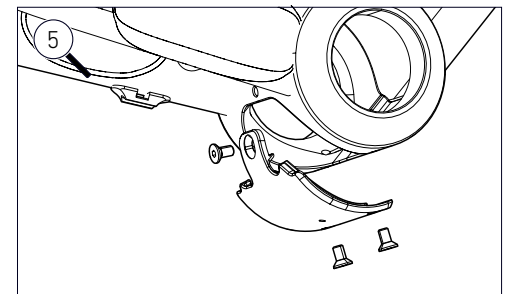

POS.	DESCRIPTION	SPECIFICATIONS	ART. NR.
1	frame	color: sandy taco	2291176
		color: seafoam green	2314050
2	fork	color: sandy taco	2310730
		color: seafoam green	2310731
3	seatpost clamp	3 pieces + fixing screw M6 x 20 mm	2312064
4	derailleur hanger	standard	2341527
		direct mount	2310820
5	BB Cover	Cover + 3x M4 x 8 mm	2321170
6	Di2 plug		2198822