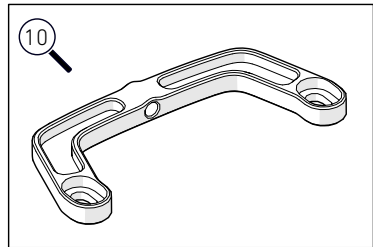

BACKROAD

CF FRAME DETAILS

POS.	DESCRIPTION	SPECIFICATIONS	ART. NR.
1	frame	color: terra	16233801
		color: lions mane	16233701
2	fork	color: terra	1623190101
		color: lions mane	1623200101
3	seatpost	XS - 345 mm	1622740101
		S - 405 mm	1622740102
		M - 420 mm	1622740103
		M/L - 460 mm	1622740104
		L - 490 mm	1622740105
		XL - 490 mm	1622740106
4	saddle clamp	for 7x7 mm rails	228419301
5	seatpost clamp cover		235276301
6	seatpost clamp		234997501

POS.	DESCRIPTION	SPECIFICATIONS	ART. NR.
7	down tube protector		235149401
8	chain suck plate		235276701
9	chainstay protector		235276801
10	seatstay bridge		235276901
11	UDH hanger	incl. fixing screw	229953201
12	plug headset cap screw		230788101
13	plug top tube		233899301
14	chain guide		234582001
15	K-Werk Rail		235025801
16	down tube storage cover	lever and 3 screws fitted	235149501
17	lever for downtube storage cover		235277301
18	down tube storage cover screw		235277501
	bottle cage adaptor	for frame size XS, S	235278201