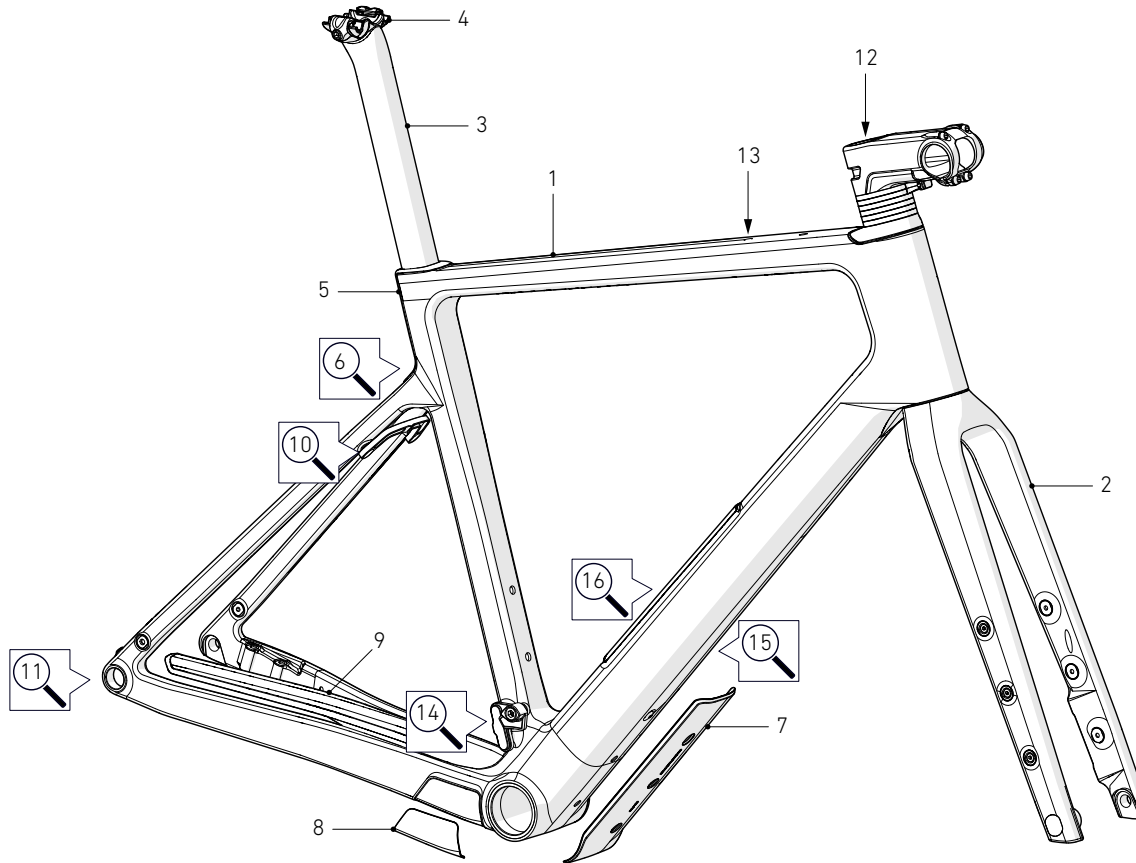

## CF FRAME DETAILS

POS.	DESCRIPTION	SPECIFICATIONS	ART. NR.
1	frame	color: terra	16233801
		color: lions mane	16233701
2	fork	color: terra	1623190101
		color: lions mane	1623200101
3	seatpost	XS - 345 mm	1622740101
		S - 405 mm	1622740102
		M - 420 mm	1622740103
		M/L - 460 mm	1622740104
		L - 490 mm	1622740105
		XL - 490 mm	1622740106
4	saddle clamp	for 7x7 mm rails	228419301
5	seatpost clamp cover		235276301
6	seatpost clamp		234997501

POS.	DESCRIPTION	SPECIFICATIONS	ART. NR.
7	down tube protector		235149401
8	chain suck plate		235276701
9	chainstay protector		235276801
10	seatstay bridge		235276901
11	UDH hanger	incl. fixing screw	229953201
12	plug headset cap screw		230788101
13	plug top tube		233899301
14	chain guide		234582001
15	K-Werk Rail		235025801
16	down tube storage cover	lever and 3 screws fitted	235149501
17	lever for downtube storage cover		235277301
18	down tube storage cover screw		235277501
	bottle cage adaptor	for frame size XS, S	235278201

## HEADSET DETAILS

POS.	DESCRIPTION	SPECIFICATIONS	ART. NR.
20	countersunk head screw	M6x30 mm	231482301
21	topcap		1600300001
22	compression device carbon fork steerer	23.5 mm	234073701
23	usb spacer	10 mm, 800mm cable, micro-usb	235463601
24	1/2 Spacer	5 mm	1596390101
	1/2 Spacer	10 mm	1596390102
25	top cover	icr	235463701
26	compression ring	ICR, 1 1/8"/AC4252	234167801
27	upper headset sealing	AC4252	235308801
28	upper bearing	42x52x7 mm, 45°/45°, 2RS	235352001
29	sealing lip		235367001
30	lower bearing	40x52x7 mm, 45°/45°, R2	233792101
31	lower headset sealing	AC4052	235463801