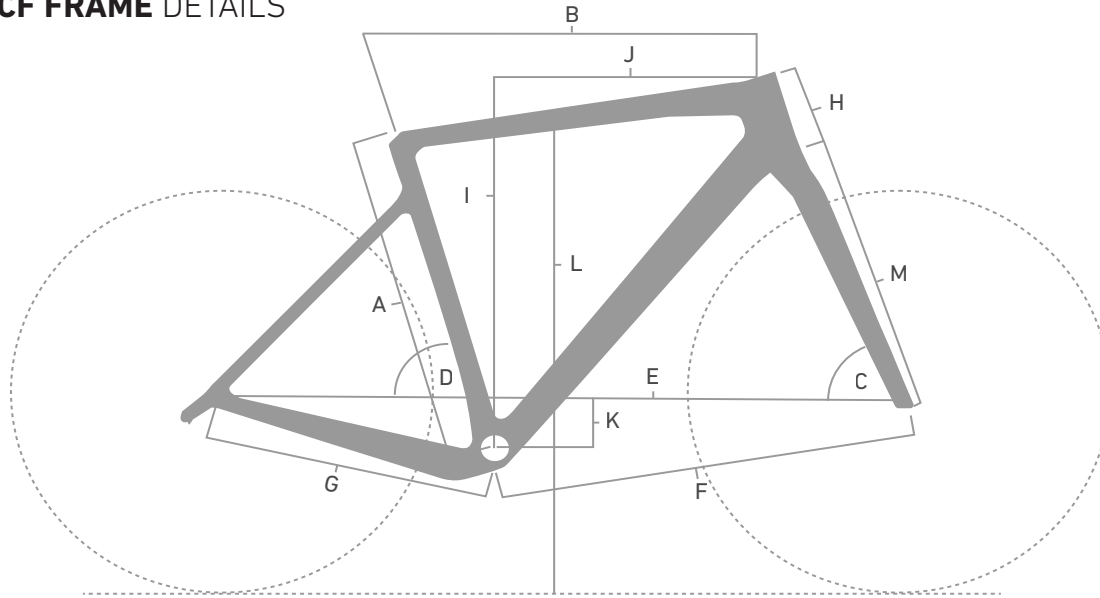

BACKROAD

CF FRAME DETAILS

FRAME INTERFACES

BOTTOM BRACKET	Shimano:T47, 85,5mm / Sram: DUB T47 85,5mm Road wide
FRONT WHEEL AXLE	100 x 12 mm, Art. No. 234477501
REAR WHEEL AXLE	142 x 12 mm, Art. No. 233676601
FRONT BRAKE MOUNT	160 mm Flatmount
REAR BRAKE MOUNT	160 mm Flatmount
MAX Ø DISC	180mm front / 160mm rear
Ø SEATPOST	D-shape
MAX. TIRE SIZE	53 mm (47mm with mudguards)
MAX. CHAINRING SIZE	1x 46T / 2x 48-31T
FRONT DERAILLEUR MOUNT	-
BOTTLE CAGE	yes, 4x frame and 2x fork

MAX SYSTEM WEIGHT (RIDER + BICYCLE + CLOTHING + GEAR + LUGGAGE): 120 KG

INTENDED USE: DIN 17406 CATEGORY 2

FRAME GEOMETRY

		XS	S	M	M/L	L	XL
SEATTUBE LENGTH [MM]	A	462	481	500	511	531	556
TOPTUBE LENGTH HORIZONTAL [MM]	B	525	545	560	575	590	615
HEAD TUBE ANGLE	C	70.5	71	71.25	71.25	71.5	71.5
SEAT TUBE ANGLE	D	75.5	74.5	74.25	74	73.75	73.5
WHEELBASE [MM]	E	1018	1025	1035	1049	1064	1086
FRONT CENTER [MM]	F	606	612	623	636	646	668
REAR CENTER [MM] (CHAINSTAY LENGTH)	G	425	425	425	425	430	430
HEADTUBE LENGTH [MM]	H	102	122	137	157	167	182
STACK [MM]	I	545	565	581	600	611	624
REACH [MM]	J	384	388	396	403	412	430
STACK TO REACH RATIO		1.42	1.46	1.46	1.49	1.48	1.45
BB DROP [MM]	K	78	78	78	78	78	78
STAND-OVER HEIGHT (100 MM BEFORE BB)	L	772	792	809	823	837	856
FORK LENGTH [MM]	M	410	410	410	410	410	410
FORK OFFSET [MM]		48	48	48	48	48	48