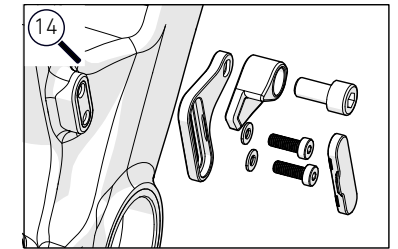

BACKROAD

CF FRAME DETAILS

POS.	DESCRIPTION	SPECIFICATIONS	ART. NR.
1	frame	color: terra	16233801
		color: lions mane	16233701
2	fork	color: terra	1623190101
		color: lions mane	1623200101
3	seatpost	XS - 345 mm	1622740101
		S - 405 mm	1622740102
		M - 420 mm	1622740103
		M/L - 460 mm	1622740104
		L - 490 mm	1622740105
		XL - 490 mm	1622740106
4	saddle clamp	for 7x7 mm rails	228419301
5	seatpost clamp cover		235276301
6	seatpost clamp		234997501

POS.	DESCRIPTION	SPECIFICATIONS	ART. NR.
7	down tube protector		235149401
8	chain suck plate		235276701
9	chainstay protector		235276801
10	seatstay bridge		235276901
11	UDH hanger	incl. fixing screw	229953201
12	plug headset cap screw		230788101
13	plug top tube		233899301
14	chain guide		234582001
15	K-Werk Rail		235025801
16	down tube storage cover	lever and 3 screws fitted	235149501
17	lever for downtube storage cover		235277301
18	down tube storage cover screw		235277501
	bottle cage adaptor	for frame size XS, S	235278201