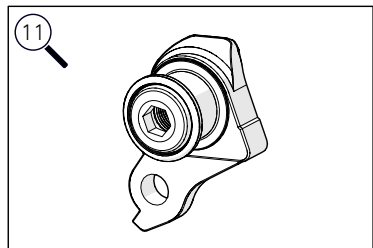

BACKROAD

CF FRAME DETAILS

POS.	DESCRIPTION	SPECIFICATIONS	ART. NR.
1	frame	color: terra	16233801
		color: lions mane	16233701
2	fork	color: terra	1623190101
		color: lions mane	1623200101
3	seatpost	XS - 345 mm	1622740101
		S - 405 mm	1622740102
		M - 420 mm	1622740103
		M/L - 460 mm	1622740104
		L - 490 mm	1622740105
		XL - 490 mm	1622740106
4	saddle clamp	for 7x7 mm rails	228419301
5	seatpost clamp cover		235276301
6	seatpost clamp		234997501

POS.	DESCRIPTION	SPECIFICATIONS	ART. NR.
7	down tube protector		235149401
8	chain suck plate		235276701
9	chainstay protector		235276801
10	seatstay bridge		235276901
11	UDH hanger	incl. fixing screw	229953201
12	plug headset cap screw		230788101
13	plug top tube		233899301
14	chain guide		234582001
15	K-Werk Rail		235025801
16	down tube storage cover	lever and 3 screws fitted	235149501
17	lever for downtube storage cover		235277301
18	down tube storage cover screw		235277501
	bottle cage adaptor	for frame size XS, S	235278201