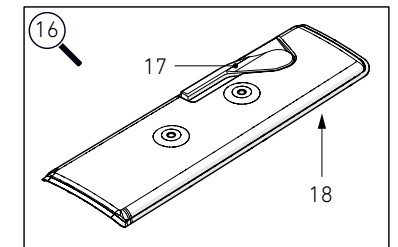

BACKROAD

CF FRAME DETAILS

POS.	DESCRIPTION	SPECIFICATIONS	ART. NR.
1	frame	color: terra	16233801
		color: lions mane	16233701
2	fork	color: terra	1623190101
		color: lions mane	1623200101
3	seatpost	XS - 345 mm	1622740101
		S - 405 mm	1622740102
		M - 420 mm	1622740103
		M/L - 460 mm	1622740104
		L - 490 mm	1622740105
		XL - 490 mm	1622740106
4	saddle clamp	for 7x7 mm rails	228419301
5	seatpost clamp cover		235276301
6	seatpost clamp		234997501

POS.	DESCRIPTION	SPECIFICATIONS	ART. NR.
7	down tube protector		235149401
8	chain suck plate		235276701
9	chainstay protector		235276801
10	seatstay bridge		235276901
11	UDH hanger	incl. fixing screw	229953201
12	plug headset cap screw		230788101
13	plug top tube		233899301
14	chain guide		234582001
15	K-Werk Rail		235025801
16	down tube storage cover	lever and 3 screws fitted	235149501
17	lever for downtube storage cover		235277301
18	down tube storage cover screw		235277501
	bottle cage adaptor	for frame size XS, S	235278201