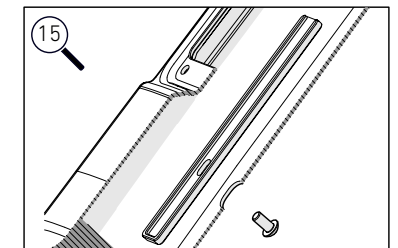

BACKROAD

CF FRAME DETAILS

POS.	DESCRIPTION	SPECIFICATIONS	ART. NR.
1	frame	color: terra	16233801
		color: lions mane	16233701
2	fork	color: terra	1623190101
		color: lions mane	1623200101
3	seatpost	XS - 345 mm	1622740101
		S - 405 mm	1622740102
		M - 420 mm	1622740103
		M/L - 460 mm	1622740104
		L - 490 mm	1622740105
		XL - 490 mm	1622740106
4	saddle clamp	for 7x7 mm rails	228419301
5	seatpost clamp cover		235276301
6	seatpost clamp		234997501

POS.	DESCRIPTION	SPECIFICATIONS	ART. NR.
7	down tube protector		235149401
8	chain suck plate		235276701
9	chainstay protector		235276801
10	seatstay bridge		235276901
11	UDH hanger	incl. fixing screw	229953201
12	plug headset cap screw		230788101
13	plug top tube		233899301
14	chain guide		234582001
15	K-Werk Rail		235025801
16	down tube storage cover	lever and 3 screws fitted	235149501
17	lever for downtube storage cover		235277301
18	down tube storage cover screw		235277501
	bottle cage adaptor	for frame size XS, S	235278201