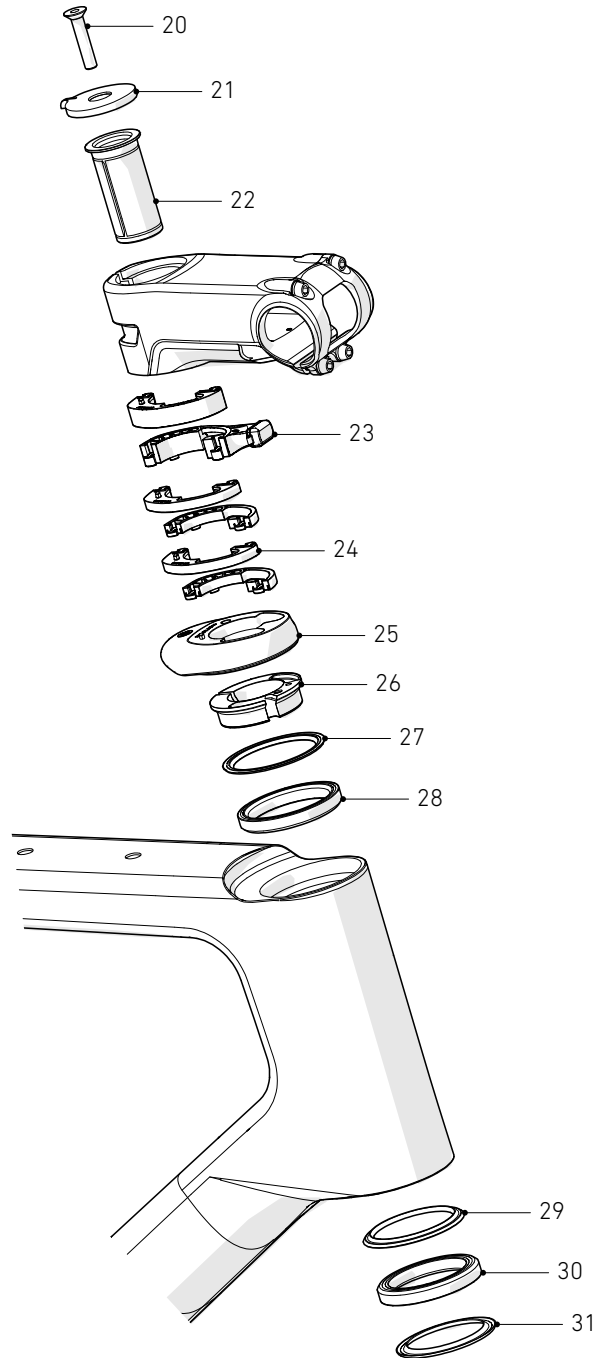

## CF FRAME DETAILS

POS.	DESCRIPTION	SPECIFICATIONS	ART. NR.
1	frame	color: terra	16233801
		color: lions mane	16233701
2	fork	color: terra	1623190101
		color: lions mane	1623200101
3	seatpost	XS - 345 mm	1622740101
		S - 405 mm	1622740102
		M - 420 mm	1622740103
		M/L - 460 mm	1622740104
		L - 490 mm	1622740105
		XL - 490 mm	1622740106
4	saddle clamp	for 7x7 mm rails	228419301
5	seatpost clamp cover		235276301
6	seatpost clamp		234997501

POS.	DESCRIPTION	SPECIFICATIONS	ART. NR.
7	down tube protector		235149401
8	chain suck plate		235276701
9	chainstay protector		235276801
10	seatstay bridge		235276901
11	UDH hanger	incl. fixing screw	229953201
12	plug headset cap screw		230788101
13	plug top tube		233899301
14	chain guide		234582001
15	K-Werk Rail		235025801
16	down tube storage cover	lever and 3 screws fitted	235149501
17	lever for downtube storage cover		235277301
18	down tube storage cover screw		235277501
	bottle cage adaptor	for frame size XS, S	235278201

## HEADSET DETAILS

POS.	DESCRIPTION	SPECIFICATIONS	ART. NR.
20	countersunk head screw	M6x30 mm	231482301
21	topcap		1600300001
22	compression device carbon fork steerer	23.5 mm	234073701
23	usb spacer	10 mm, 800mm cable, micro-usb	235463601
24	1/2 Spacer	5 mm	1596390101
	1/2 Spacer	10 mm	1596390102
25	top cover	icr	235463701
26	compression ring	ICR, 1 1/8"/AC4252	234167801
27	upper headset sealing	AC4252	235308801
28	upper bearing	42x52x7 mm, 45°/45°, 2RS	235352001
29	sealing lip		235367001
30	lower bearing	40x52x7 mm, 45°/45°, R2	233792101
31	lower headset sealing	AC4052	235463801