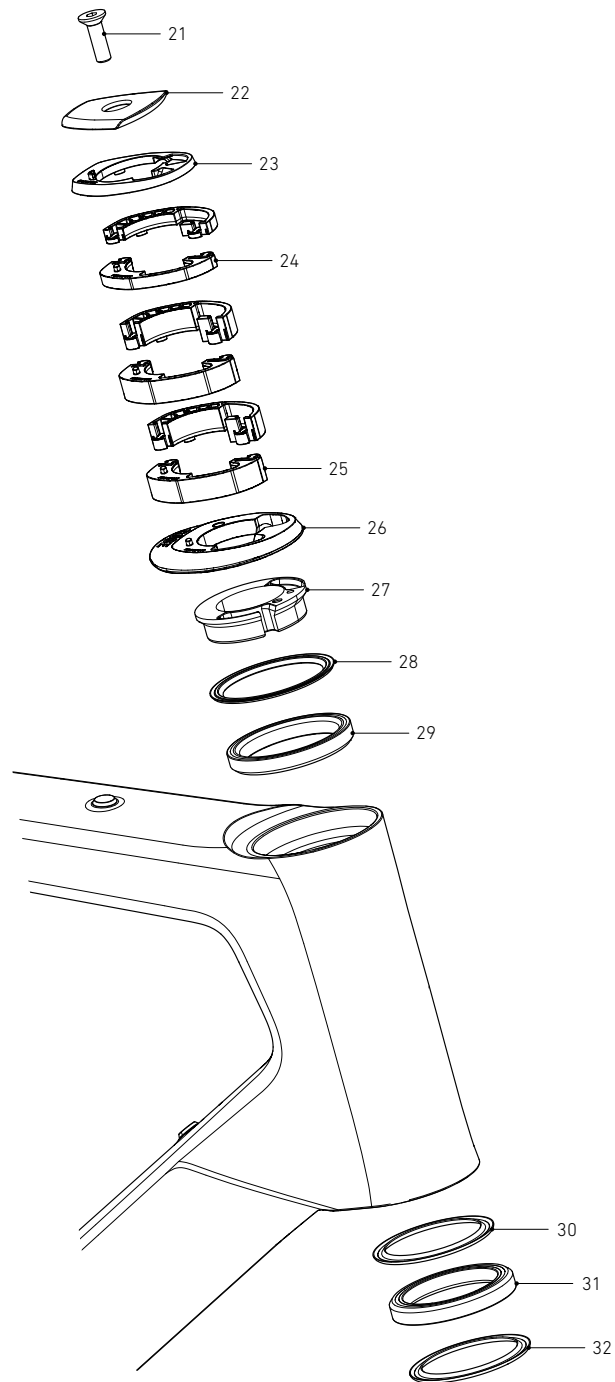

# BACKROAD FF FRAME DETAILS

POS.	DESCRIPTION	SPECIFICATIONS	ART. NR.
1	frame Backroad FF	color: pistachio color: supersonic grey color: rotten candy	2348595 2348596 2348597
2	fork Backroad FF	color: pistachio color: supersonic grey color: rotten candy	2348603 2348604 2348605
3	clamp cover	rubber/TPU	2336586
4	seatpost clamp screw	screw M6x25 mm	234974801
5	spacer		
6	upper clampblock		
7	lower clampblock		
8	barrel nut		
9	bottle screw	M5x16 mm	2336592
10	R/D hanger		230116501
11	seat post	apply assembly paste	231072701
	saddle clamp	for 7x9.6 mm rails	234332201
	saddle clamp	for 7x7 mm rails	228419301

POS.	DESCRIPTION	SPECIFICATIONS	ART. NR.
12	PU-tube for internal cables		2336585
13	Di2 battery holder		2336584
14	front derailleurs hanger		2336582
	front derailleurs hanger screw		2336583
15	down tube protector		2336594
16	chain suck plate		2336596
17	chainstay protector		2336595
18	front wheel axle	12x100 mm Length 121mm, Pitch 1.5	234477401
19	rear wheel axle	12x142 mm Length 167.7mm, Pitch 1.0	233676401
20	plug		2338994
	GREASE	Motorex Bike Grease 2000 100 g	49208600
	CARBON ASSEMBLY PASTE	Motorex Carbon Paste 100g	1487765

## HEADSET DETAILS

POS.	DESCRIPTION	SPECIFICATIONS	ART. NR.	
21	top cap screw	DIN7991M6X30A2	2314823	2335936
22	top cap			
23	top cover		2346730	
24	1/2 spacer, 5 mm			
25	1/2 spacer, 10 mm			
26	headtube cover		2346731	
27	compression ring		2341678	
28	upper headset sealing		235308801	
29	upper bearing		2337920	
30	lower headset sealing		235367001	
31	lower bearing		2337921	
32	lower headset sealing			