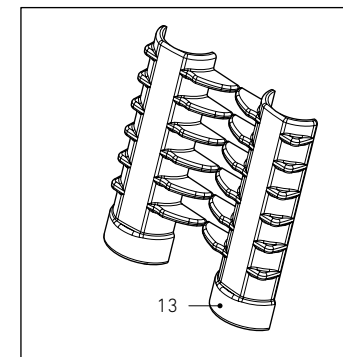

# BACKROAD FF FRAME DETAILS

POS.	DESCRIPTION	SPECIFICATIONS	ART. NR.
1	frame Backroad FF	color: pistachio color: supersonic grey color: rotten candy	2348595 2348596 2348597
2	fork Backroad FF	color: pistachio color: supersonic grey color: rotten candy	2348603 2348604 2348605
3	clamp cover	rubber/TPU	2336586
4	seatpost clamp screw	screw M6x25 mm	234974801
5	spacer		
6	upper clampblock		
7	lower clampblock		
8	barrel nut		
9	bottle screw	M5x16 mm	2336592
10	R/D hanger		230116501
11	seat post	apply assembly paste	231072701
	saddle clamp	for 7x9.6 mm rails	234332201
	saddle clamp	for 7x7 mm rails	228419301

## FRAME GEOMETRY

		XS	S	M	ML	L	XL
SEATTUBE LENGTH [MM]	A	450	482	505	525	550	585
TOPTUBE LENGTH HORIZONTAL [MM]	B	505	527	546	564	582	603
HEADTUBE LENGTH [MM]	C	100	118	134	153	171	195
HEAD TUBE ANGLE	D	71,25°	71,75°	72,00°	72,25°	72,5°	72,5°
SEAT TUBE ANGLE	E	76,25 (eff.76,25)	75,5 (eff.75,1)	75,0 (eff.74,7)	74,5 (eff.74,1)	74,5 (eff.74,1)	74,5 (eff.74,1)
BB DROP [MM]	F	75	75	75	72	72	72
REAR CENTER [MM] (CHAINSTAY LENGTH)	G	420	420	420	420	420	420
WHEELBASE [MM]	H	993	1005	1016	1030	1046	1067
REACH [MM]	J	377	387	396	405	418	432
STACK [MM]	K	523	542	558	574	592	616
REACH * [MM]	J1	547	557	576	585	608	622
STACK + [MM]	K1	608	627	643	659	677	701
STAND-OVER HEIGHT (100 MM BEFORE BB)	M	751	777	796	817	837	868
FORK OFFSET [MM]	P	48	48	48	48	48	48
FORK LENGTH [MM]	U	390	390	390	390	390	390
FRONT CENTER [MM]	V	585	596	608	620	636	658
STACK TO REACH RATIO		1.37	1.38	1.39	1.40	1.40	1.41