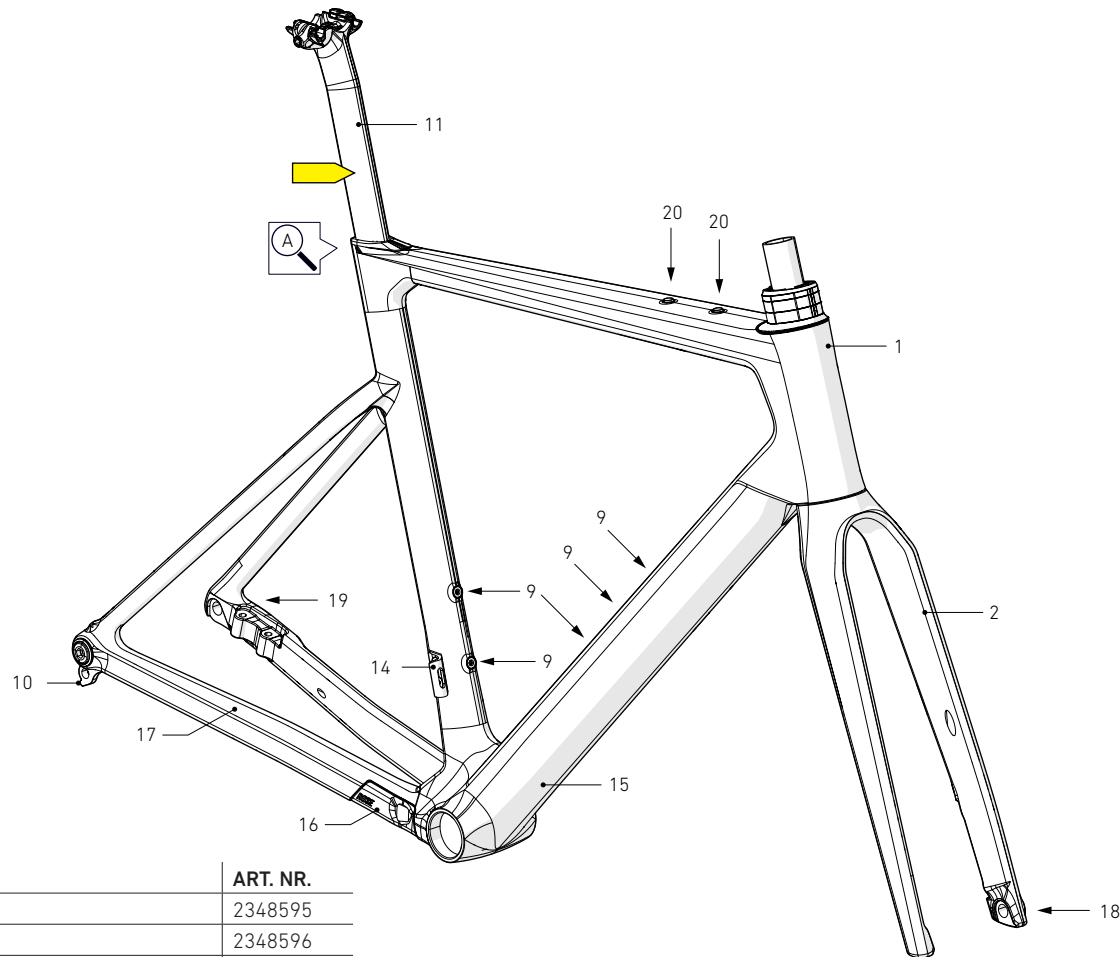

# BACKROAD FF FRAME DETAILS

POS.	DESCRIPTION	SPECIFICATIONS	ART. NR.
1	frame Backroad FF	color: pistachio color: supersonic grey color: rotten candy	2348595 2348596 2348597
2	fork Backroad FF	color: pistachio color: supersonic grey color: rotten candy	2348603 2348604 2348605
3	clamp cover	rubber/TPU	2336586
4	seatpost clamp screw	screw M6x25 mm	234974801
5	spacer		
6	upper clampblock		
7	lower clampblock		
8	barrel nut		
9	bottle screw	M5x16 mm	2336592
10	R/D hanger		230116501
11	seat post	apply assembly paste	231072701
	saddle clamp	for 7x9.6 mm rails	234332201
	saddle clamp	for 7x7 mm rails	228419301

POS.	DESCRIPTION	SPECIFICATIONS	ART. NR.
12	PU-tube for internal cables		2336585
13	Di2 battery holder		2336584
14	front derailleurs hanger		2336582
	front derailleurs hanger screw		2336583
15	down tube protector		2336594
16	chain suck plate		2336596
17	chainstay protector		2336595
18	front wheel axle	12x100 mm Length 121mm, Pitch 1.5	234477401
19	rear wheel axle	12x142 mm Length 167.7mm, Pitch 1.0	233676401
20	plug		2338994
	GREASE	Motorex Bike Grease 2000 100 g	49208600
	CARBON ASSEMBLY PASTE	Motorex Carbon Paste 100g	1487765