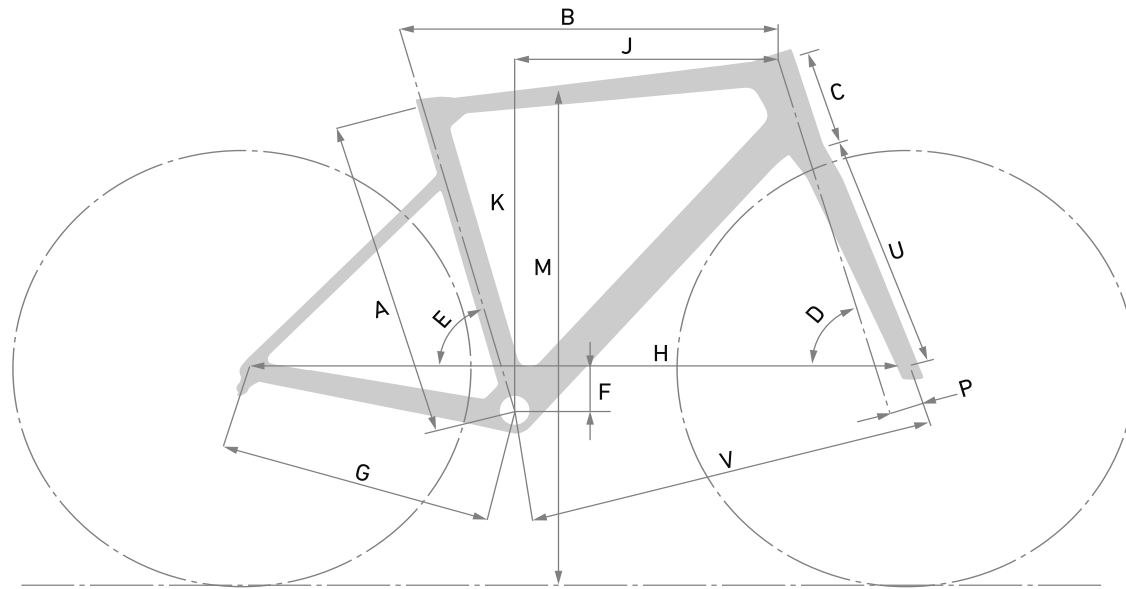

POS.	DESCRIPTION	SPECIFICATIONS	ART. NR.
12	PU-tube for internal cables		2336585
13	Di2 battery holder		2336584
14	front derailleurs hanger		2336582
	front derailleurs hanger screw		2336583
15	down tube protector		2336594
16	chain suck plate		2336596
17	chainstay protector		2336595
18	front wheel axle	12x100 mm Length 121mm, Pitch 1.5	234477401
19	rear wheel axle	12x142 mm Length 167.7mm, Pitch 1.0	233676401
20	plug		2338994
	GREASE	Motorex Bike Grease 2000 100 g	49208600
	CARBON ASSEMBLY PASTE	Motorex Carbon Paste 100g	1487765

## FRAME GEOMETRY

		XS	S	M	ML	L	XL
SEATTUBE LENGTH [MM]	A	450	482	505	525	550	585
TOPTUBE LENGTH HORIZONTAL [MM]	B	505	527	546	564	582	603
HEADTUBE LENGTH [MM]	C	100	118	134	153	171	195
HEAD TUBE ANGLE	D	71,25°	71,75°	72,00°	72,25°	72,5°	72,5°
SEAT TUBE ANGLE	E	76,25 (eff.76,25)	75,5 (eff.75,1)	75,0 (eff.74,7)	74,5 (eff.74,1)	74,5 (eff.74,1)	74,5 (eff.74,1)
BB DROP [MM]	F	75	75	75	72	72	72
REAR CENTER [MM] (CHAINSTAY LENGTH)	G	420	420	420	420	420	420
WHEELBASE [MM]	H	993	1005	1016	1030	1046	1067
REACH [MM]	J	377	387	396	405	418	432
STACK [MM]	K	523	542	558	574	592	616
REACH * [MM]	J1	547	557	576	585	608	622
STACK + [MM]	K1	608	627	643	659	677	701
STAND-OVER HEIGHT (100 MM BEFORE BB)	M	751	777	796	817	837	868
FORK OFFSET [MM]	P	48	48	48	48	48	48
FORK LENGTH [MM]	U	390	390	390	390	390	390
FRONT CENTER [MM]	V	585	596	608	620	636	658
STACK TO REACH RATIO		1.37	1.38	1.39	1.40	1.40	1.41