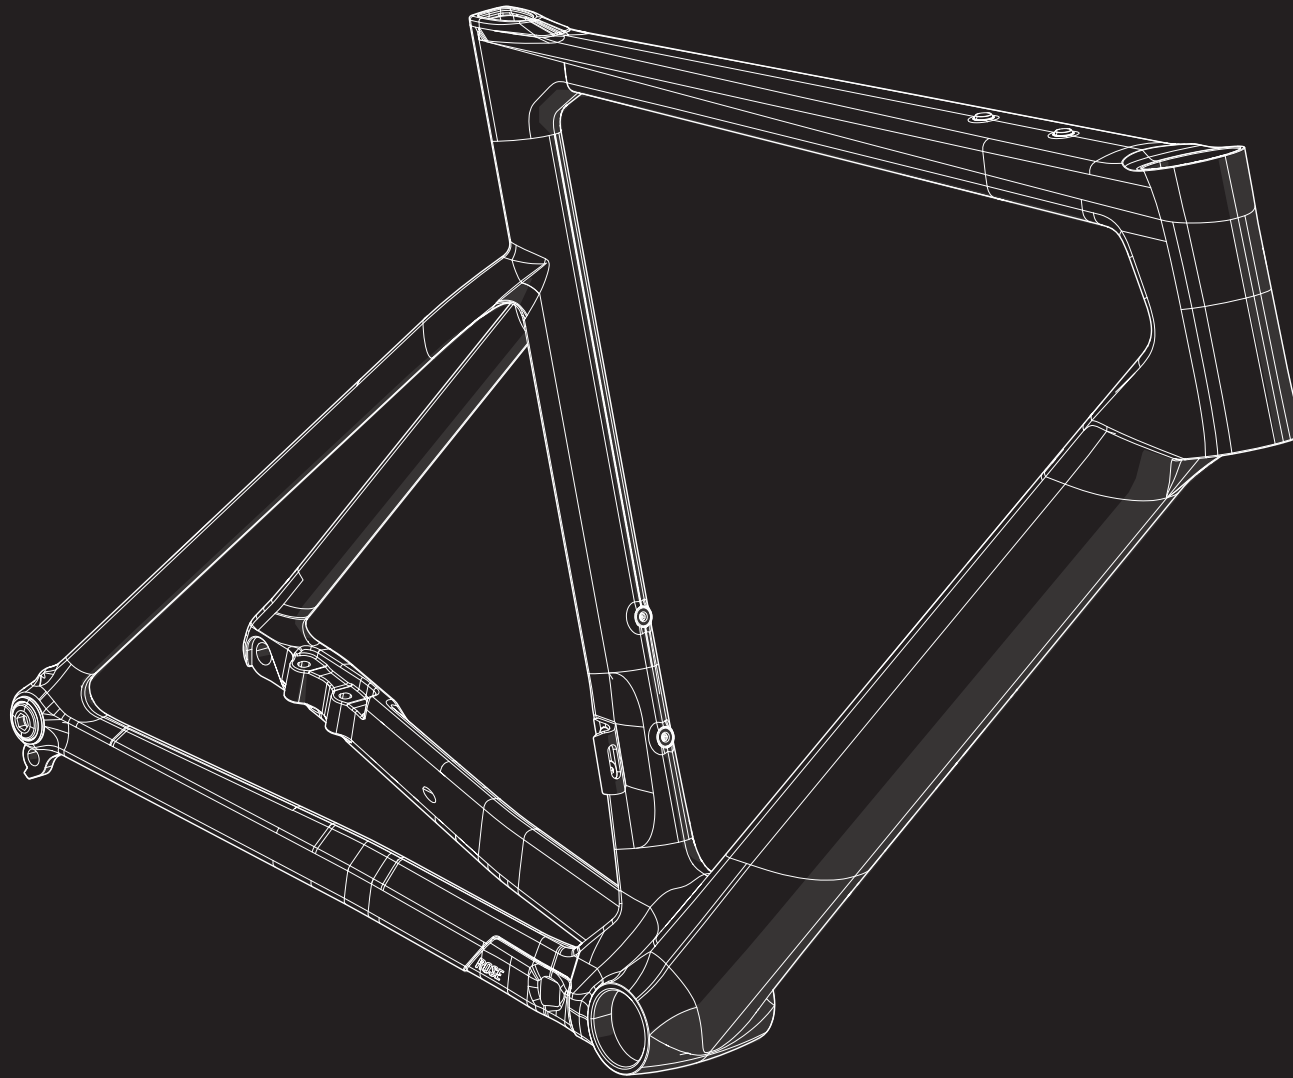

ROSE

ANY QUESTIONS?
rosebikes.de/support

ROSE Bikes GmbH
Schersweide 4
46395 Bocholt, Germany

B A C K R O A D ^{FF}

FRAME DETAILS