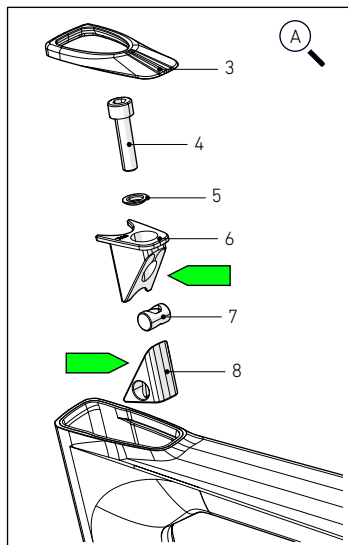

# BACKROAD FF FRAME DETAILS

POS.	DESCRIPTION	SPECIFICATIONS	ART. NR.
1	frame Backroad FF	color: pistachio color: supersonic grey color: rotten candy	2348595 2348596 2348597
2	fork Backroad FF	color: pistachio color: supersonic grey color: rotten candy	2348603 2348604 2348605
3	clamp cover	rubber/TPU	2336586
4	seatpost clamp screw	screw M6x25 mm	234974801
5	spacer		
6	upper clampblock		
7	lower clampblock		
8	barrel nut		
9	bottle screw	M5x16 mm	2336592
10	R/D hanger		230116501
11	seat post	apply assembly paste	231072701
	saddle clamp	for 7x9.6 mm rails	234332201
	saddle clamp	for 7x7 mm rails	228419301

POS.	DESCRIPTION	SPECIFICATIONS	ART. NR.
12	PU-tube for internal cables		2336585
13	Di2 battery holder		2336584
14	front derailleurs hanger		2336582
	front derailleurs hanger screw		2336583
15	down tube protector		2336594
16	chain suck plate		2336596
17	chainstay protector		2336595
18	front wheel axle	12x100 mm Length 121mm, Pitch 1.5	234477401
19	rear wheel axle	12x142 mm Length 167.7mm, Pitch 1.0	233676401
20	plug		2338994
	GREASE	Motorex Bike Grease 2000 100 g	49208600
	CARBON ASSEMBLY PASTE	Motorex Carbon Paste 100g	1487765