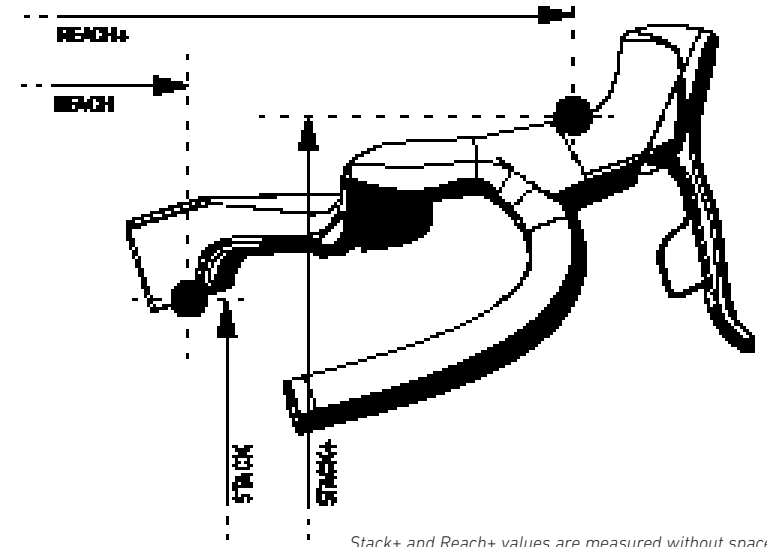

POS.	DESCRIPTION	SPECIFICATIONS	ART. NR.
12	PU-tube for internal cables		2336585
13	Di2 battery holder		2336584
14	front derailleurs hanger		2336582
	front derailleurs hanger screw		2336583
15	down tube protector		2336594
16	chain suck plate		2336596
17	chainstay protector		2336595
18	front wheel axle	12x100 mm Length 121mm, Pitch 1.5	234477401
19	rear wheel axle	12x142 mm Length 167.7mm, Pitch 1.0	233676401
20	plug		2338994
	GREASE	Motorex Bike Grease 2000 100 g	49208600
	CARBON ASSEMBLY PASTE	Motorex Carbon Paste 100g	1487765

## HEADSET DETAILS

POS.	DESCRIPTION	SPECIFICATIONS	ART. NR.	
21	top cap screw	DIN7991M6X30A2	2314823	2335936
22	top cap			
23	top cover		2346730	
24	1/2 spacer, 5 mm			
25	1/2 spacer, 10 mm			
26	headtube cover		2346731	
27	compression ring		2341678	
28	upper headset sealing		235308801	
29	upper bearing		2337920	
30	lower headset sealing		235367001	
31	lower bearing		2337921	
32	lower headset sealing			

## FRAME GEOMETRY

		XS	S	M	ML	L	XL
SEATTUBE LENGTH [MM]	A	450	482	505	525	550	585
TOPTUBE LENGTH HORIZONTAL [MM]	B	505	527	546	564	582	603
HEADTUBE LENGTH [MM]	C	100	118	134	153	171	195
HEAD TUBE ANGLE	D	71,25°	71,75°	72,00°	72,25°	72,5°	72,5°
SEAT TUBE ANGLE	E	76,25 (eff.76,25)	75,5 (eff.75,1)	75,0 (eff.74,7)	74,5 (eff.74,1)	74,5 (eff.74,1)	74,5 (eff.74,1)
BB DROP [MM]	F	75	75	75	72	72	72
REAR CENTER [MM] (CHAINSTAY LENGTH)	G	420	420	420	420	420	420
WHEELBASE [MM]	H	993	1005	1016	1030	1046	1067
REACH [MM]	J	377	387	396	405	418	432
STACK [MM]	K	523	542	558	574	592	616
REACH * [MM]	J1	547	557	576	585	608	622
STACK + [MM]	K1	608	627	643	659	677	701
STAND-OVER HEIGHT (100 MM BEFORE BB)	M	751	777	796	817	837	868
FORK OFFSET [MM]	P	48	48	48	48	48	48
FORK LENGTH [MM]	U	390	390	390	390	390	390
FRONT CENTER [MM]	V	585	596	608	620	636	658
STACK TO REACH RATIO		1.37	1.38	1.39	1.40	1.40	1.41