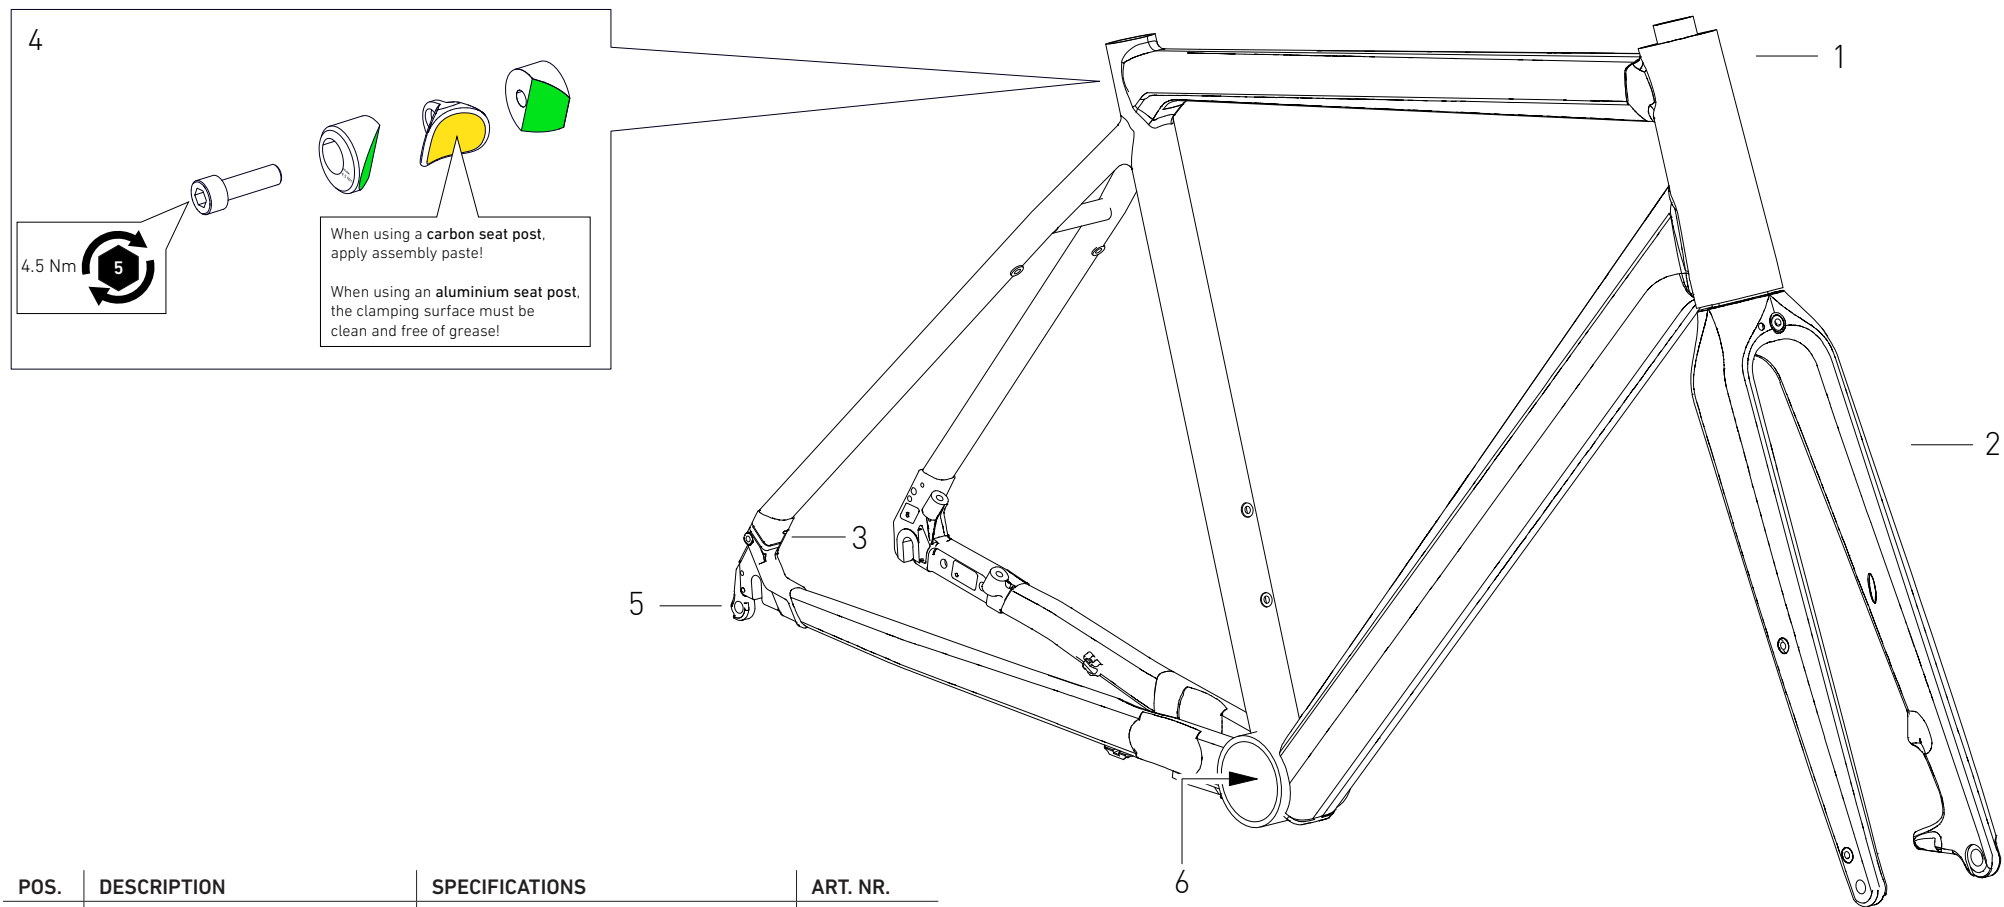

# BLACK LAVA FRAME DETAILS

POS.	DESCRIPTION	SPECIFICATIONS	ART. NR.
1	frame	color: obsidian black	2299292
		color: emerald green	2299291
2	fork	color: obsidian black	2299089
		color: emerald green	2294233
3	belt drive insert	2x M5 x 16 mm	2307180
4	seatpost clamp	3 pieces + fixing screw M6 x 20 mm	2303625
5	hanger for belt drive snubber		2307106
6	excentrical bottom bracket		2055794
	rubber ring		2256912
	PU foam downtube cable routing		220323000
	headtube cable routing rubber		2283062

## FRAME DETAILS

POS.	DESCRIPTION	SPECIFICATIONS	ART. NR.
1	frame	color: obsidian black	2299297
		color: emerald green	2299296
2	fork	color: obsidian black	2299089
		color: emerald green	2294233
3	belt drive insert	2x M5 x 16 mm	2307180
4	seatpost clamp	3 pieces + fixing screw M6 x 20 mm	2303625
5	hanger for belt drive snubber		2307106
6	excentrical bottom bracket		2055794
	rubber ring		2256912
	PU foam downtube cable routing		220323000
	headtube cable routing rubber		2283062