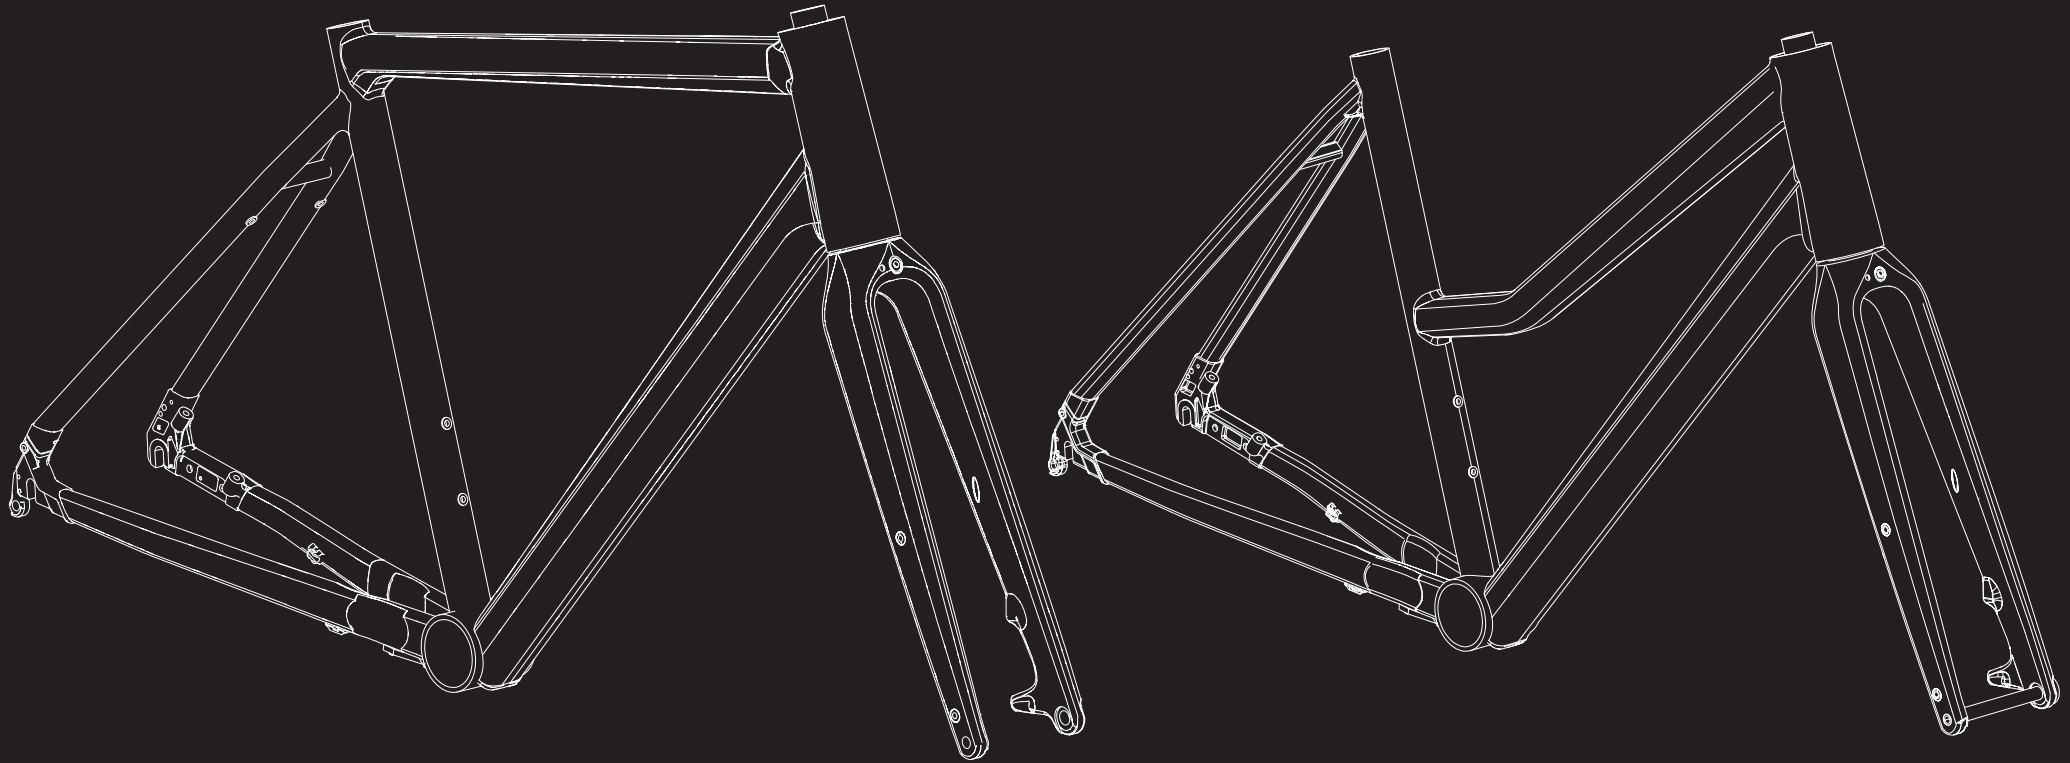

ROSE

ANY QUESTIONS?

rosebikes.de/support

ROSE Bikes GmbH
Schersweide 4
46395 Bocholt, Germany

BLACK^{LAVA}

FRAME DETAILS
MODELYEAR 2020