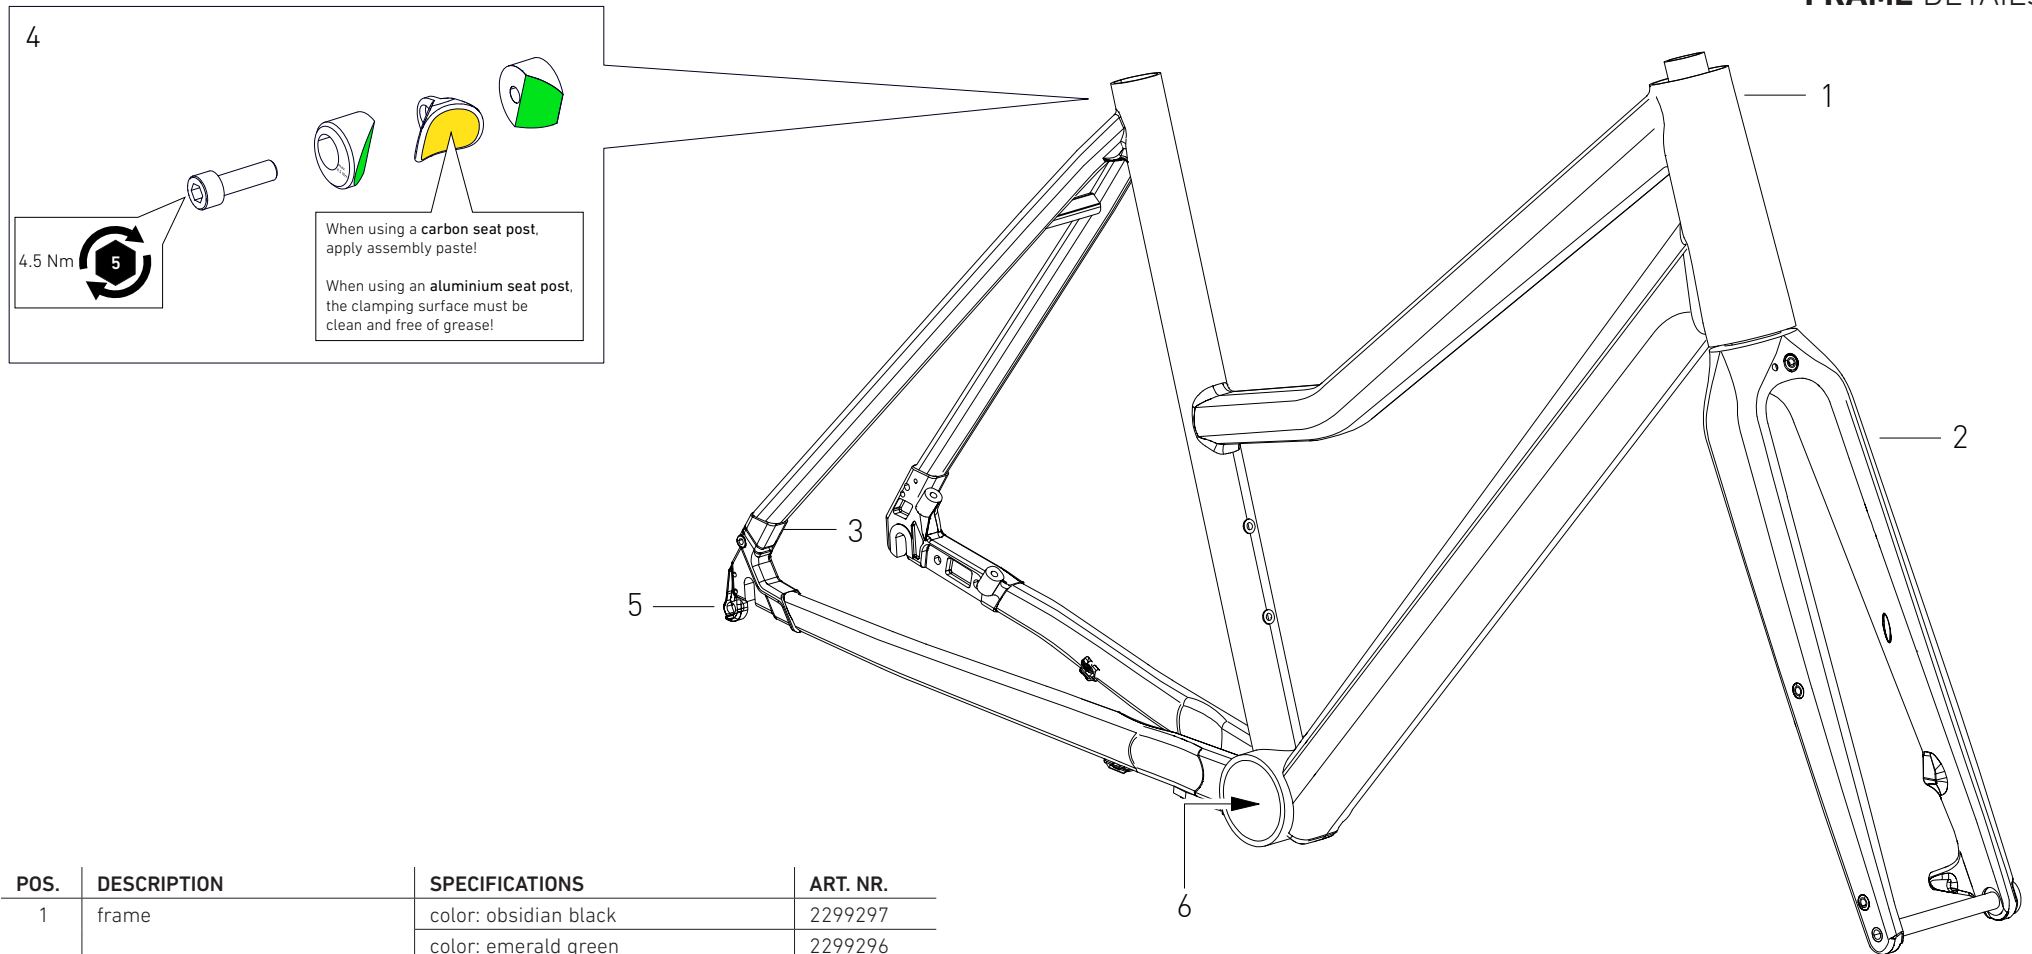

# BLACK LAVA FRAME DETAILS

POS.	DESCRIPTION	SPECIFICATIONS	ART. NR.
1	frame	color: obsidian black	2299292
		color: emerald green	2299291
2	fork	color: obsidian black	2299089
		color: emerald green	2294233
3	belt drive insert	2x M5 x 16 mm	2307180
4	seatpost clamp	3 pieces + fixing screw M6 x 20 mm	2303625
5	hanger for belt drive snubber		2307106
6	excentrical bottom bracket		2055794
	rubber ring		2256912
	PU foam downtube cable routing		220323000
	headtube cable routing rubber		2283062

## FRAME DETAILS

POS.	DESCRIPTION	SPECIFICATIONS	ART. NR.
1	frame	color: obsidian black	2299297
		color: emerald green	2299296
2	fork	color: obsidian black	2299089
		color: emerald green	2294233
3	belt drive insert	2x M5 x 16 mm	2307180
4	seatpost clamp	3 pieces + fixing screw M6 x 20 mm	2303625
5	hanger for belt drive snubber		2307106
6	excentrical bottom bracket		2055794
	rubber ring		2256912
	PU foam downtube cable routing		220323000
	headtube cable routing rubber		2283062