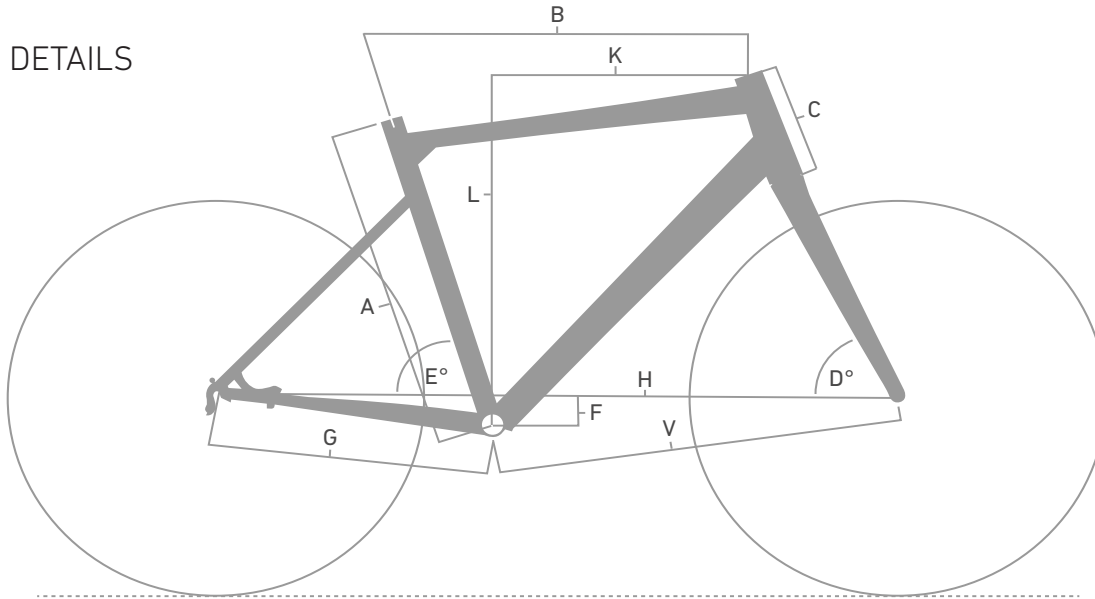

MULTI STREET

FRAME DETAILS

FRAME INTERFACES

BOTTOM BRACKET	BSA 68
REAR WHEEL AXLE	135mm QR
REAR BRAKE MOUNT	160 mm PostMount
MAX Ø DISC	160 mm
Ø SEATPOST	31.6 mm
MAX. TIRE SIZE	38 mm
MAX. CHAINRING SIZE	48/36/26T
FRONT DERAILLEUR MOUNT	yes
BOTTLE CAGE	yes, Mens 2x / Ladies 1x
REAR RACK MOUNT	yes, max. load 8 kg per side

FORK INTERFACES

FRONT WHEEL AXLE	12 x 100 mm Thru-axle
FRONT BRAKE MOUNT	FlatMount with Post-Mount Adapter - 160 mm
MAX Ø DISC	160 mm
MAX. TIRE SIZE	38 mm
LOWRIDER MOUNT	yes, max. load 7.5 kg per side

MAX SYSTEM WEIGHT (RIDER + BICYCLE + CLOTHING + GEAR + LUGGAGE): 130 KG

FRAME GEOMETRY

		MENS 19"	MENS 21"	MENS 23"	MENS 25"	LADIES 17"	LADIES 19"	LADIES 21"
SEATTUBE LENGTH [MM]	A	480	534	584	635	432	480	534
TOPTUBE LENGTH HORIZONTAL [MM]	B	575	590	600	610	565	575	590
HEADTUBE LENGTH [MM]	C	165	185	205	225	175	175	195
HEAD TUBE ANGLE	D	70°	71°	72°		70°		71°
SEAT TUBE ANGLE	E	72.5°		72°		73°		
BB DROP [MM]	F	50				50		
REAR CENTER [MM] (CHAINSTAY LENGTH) [MM]	G	440				440		
WHEELBASE [MM]	H	1074.5	1080	1073.5	1088.5	1070	1080	1086
REACH [MM]	K	398	406	403	412	390	401	409
STACK [MM]	L	560	583	606.5	625.5	570	570	593
FRONT CENTER [MM]	V	639	644.5	638	653	635	645	650.5