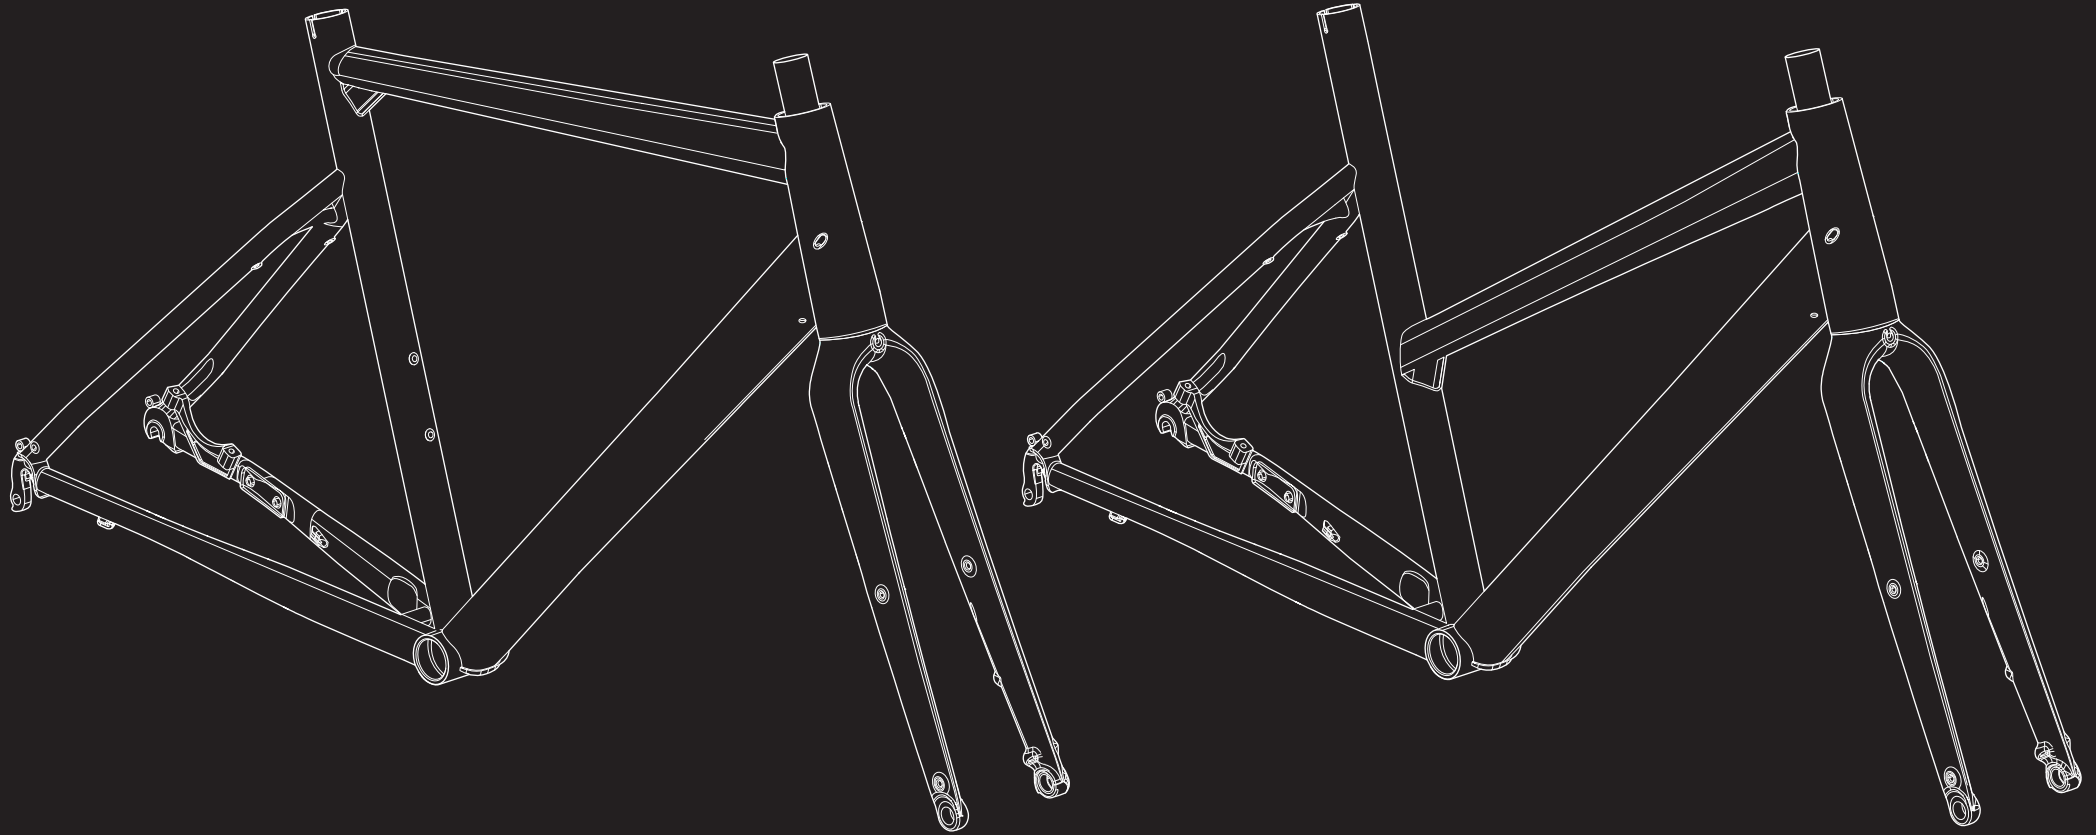

ROSE

ANY QUESTIONS?

rosebikes.de/support

ROSE Bikes GmbH
Schersweide 4
46395 Bocholt, Germany

MULTI STREET

FRAME DETAILS

MODEL YEAR 2020