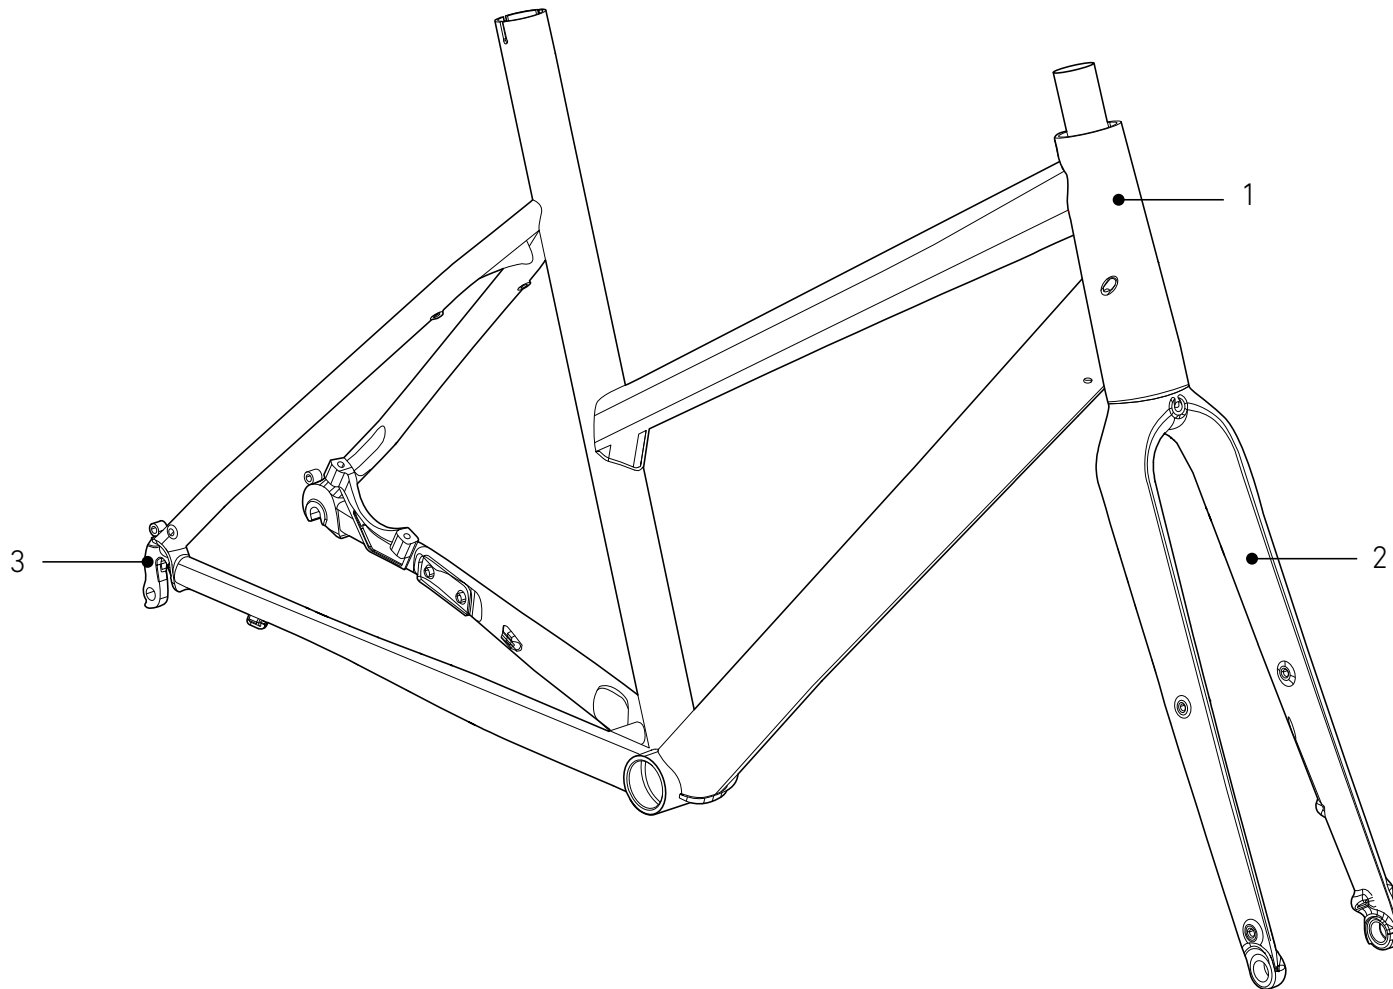

MULTI STREET

FRAME DETAILS LADIES

POS	DESCRIPTION	SPECIFICATIONS	ART. NR.
1	frame	color: matt-black/shiny-grey/shiny-red	2270817
		color: matt-grey/shiny-white/fluo-yellow	2270818
2	fork	color: matt-black/shiny-grey/shiny-red	2270856
		color: matt-grey/shiny-white/fluo-yellow	2270857
3	rear derailleur		227553301