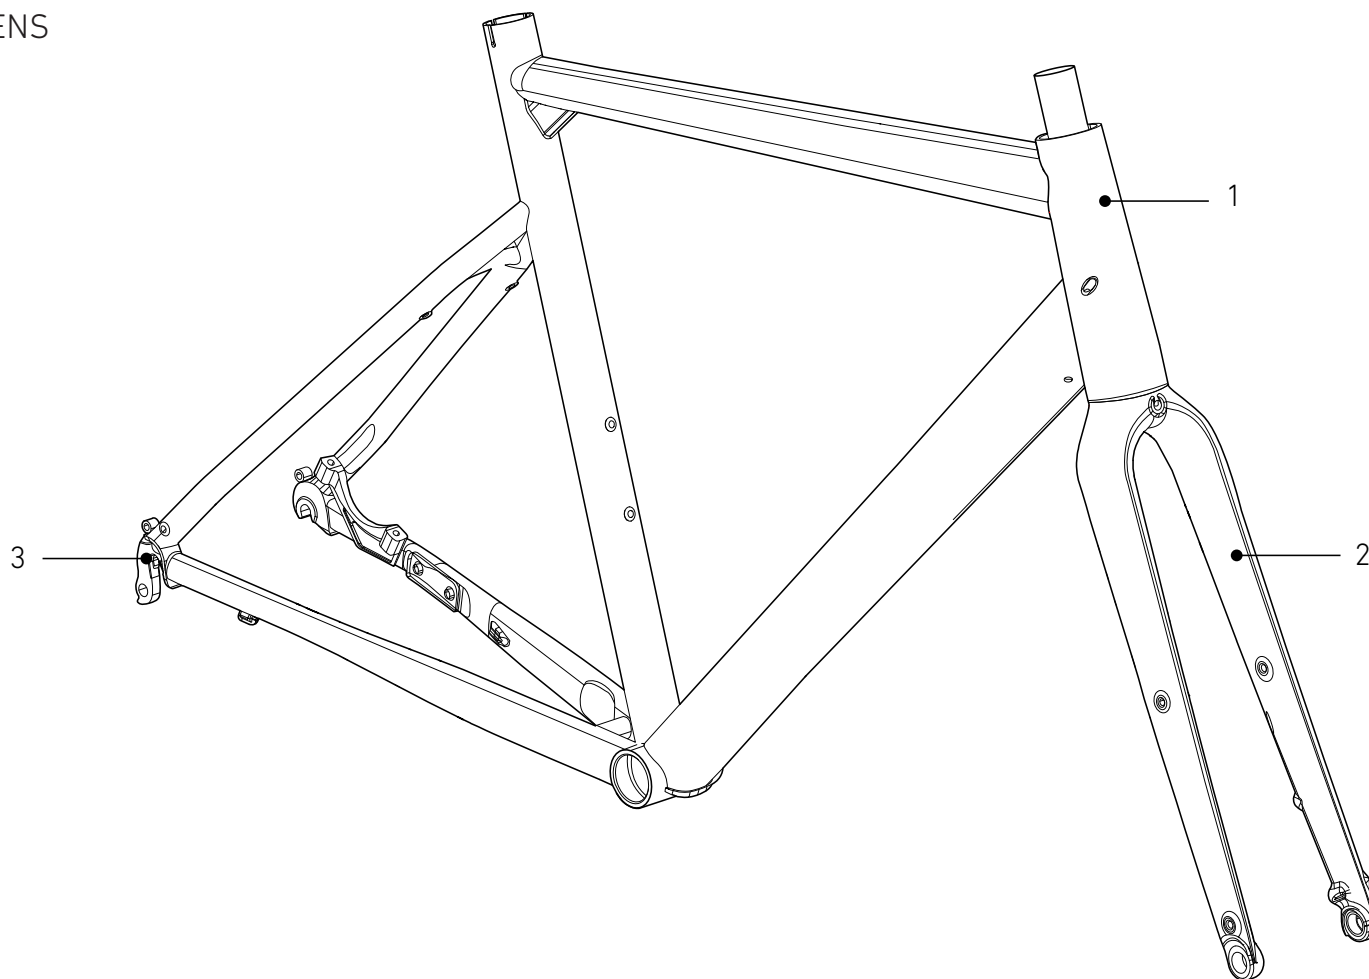

## FRAME DETAILS MENS

POS	DESCRIPTION	SPECIFICATIONS	ART. NR.
1	frame	color: matt-black/shiny-grey/shiny-red	2270815
		color: matt-grey/shiny-white/fluo-yellow	2270816
2	fork	color: matt-black/shiny-grey/shiny-red	2270856
		color: matt-grey/shiny-white/fluo-yellow	2270857
3	rear derailleur		227553301