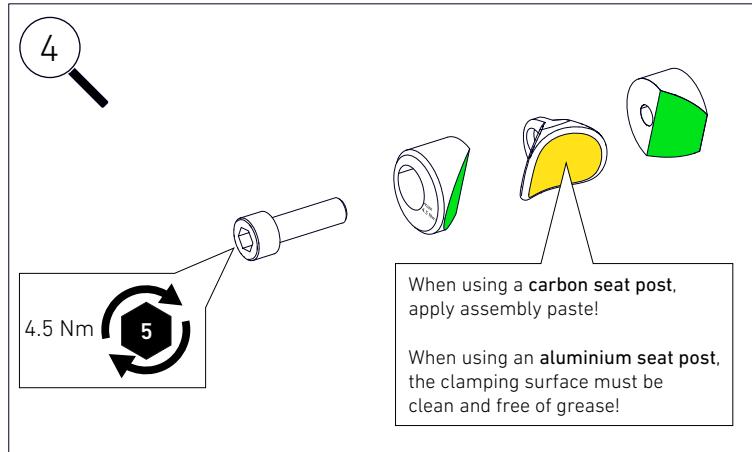

FRAME SPARE PARTS

POS.	DESCRIPTION	SPECIFICATIONS	ART. NR.
1	frame	color: red	2291272
		color: grey	2291273
2	fork	color: red, size: 650B	2292864
		color: red, size: 28"	2291278
		color: grey, size: 650B	2292865
		color: grey, size: 28"	2291279
3	derailleur hanger	direct mount	2297413
		standard	2297412
4	seatpost clamp	3 pieces + fixing screw M6 x 20 mm	2312064
5	rubber plug	screw head cover brake mount	2274682
6	rubber ring	dirt seal seat tube	2256912

MAX SYSTEM WEIGHT (RIDER + BICYCLE + CLOTHING + GEAR + LUGGAGE): 110 KG

FRAME GEOMETRY

SIZE		45	48	51	53	55	57	59	61	63	65
SEATTUBE LENGTH [MM]	A	420	445	475	495	505	515	535	560	580	605
TOPTUBE LENGTH HORIZONTAL [MM]	B	497	508	521	533	545	558	572	588	606	626
HEAD TUBE ANGLE	C	71°		71.5°	72°		72.5°	72.75°	73°	73.25°	73.5°
SEAT TUBE ANGLE	D	75°		74.5°	74.25°	74°	73.75°	73.5°	73.25°	73°	72.75°
WHEELBASE [MM]	E	963	975	973	980.5	993.5	999.5	1010	1026	1038	1058
FRONT CENTER [MM]	F	566	578	580.5	586	595.5	601.5	611	621.5	634	647.5
REAR CENTER [MM] (CHAINSTAY LENGTH)	G	404		406		409		414		420	
HEADTUBE LENGTH [MM]	H	120	140	133	147	163	180	193	210	228	245
STACK [MM]	I	493	512	533	548	563	581	591.5	608.5	627	644
REACH [MM]	J	365	371	373	378.5	383.5	388.5	397	405	414.5	426
BB DROP [MM]	K	59		73			70				
STANDOVER HEIGHT [MM]	L	698	720	758	775	793	811	829	847	865	882