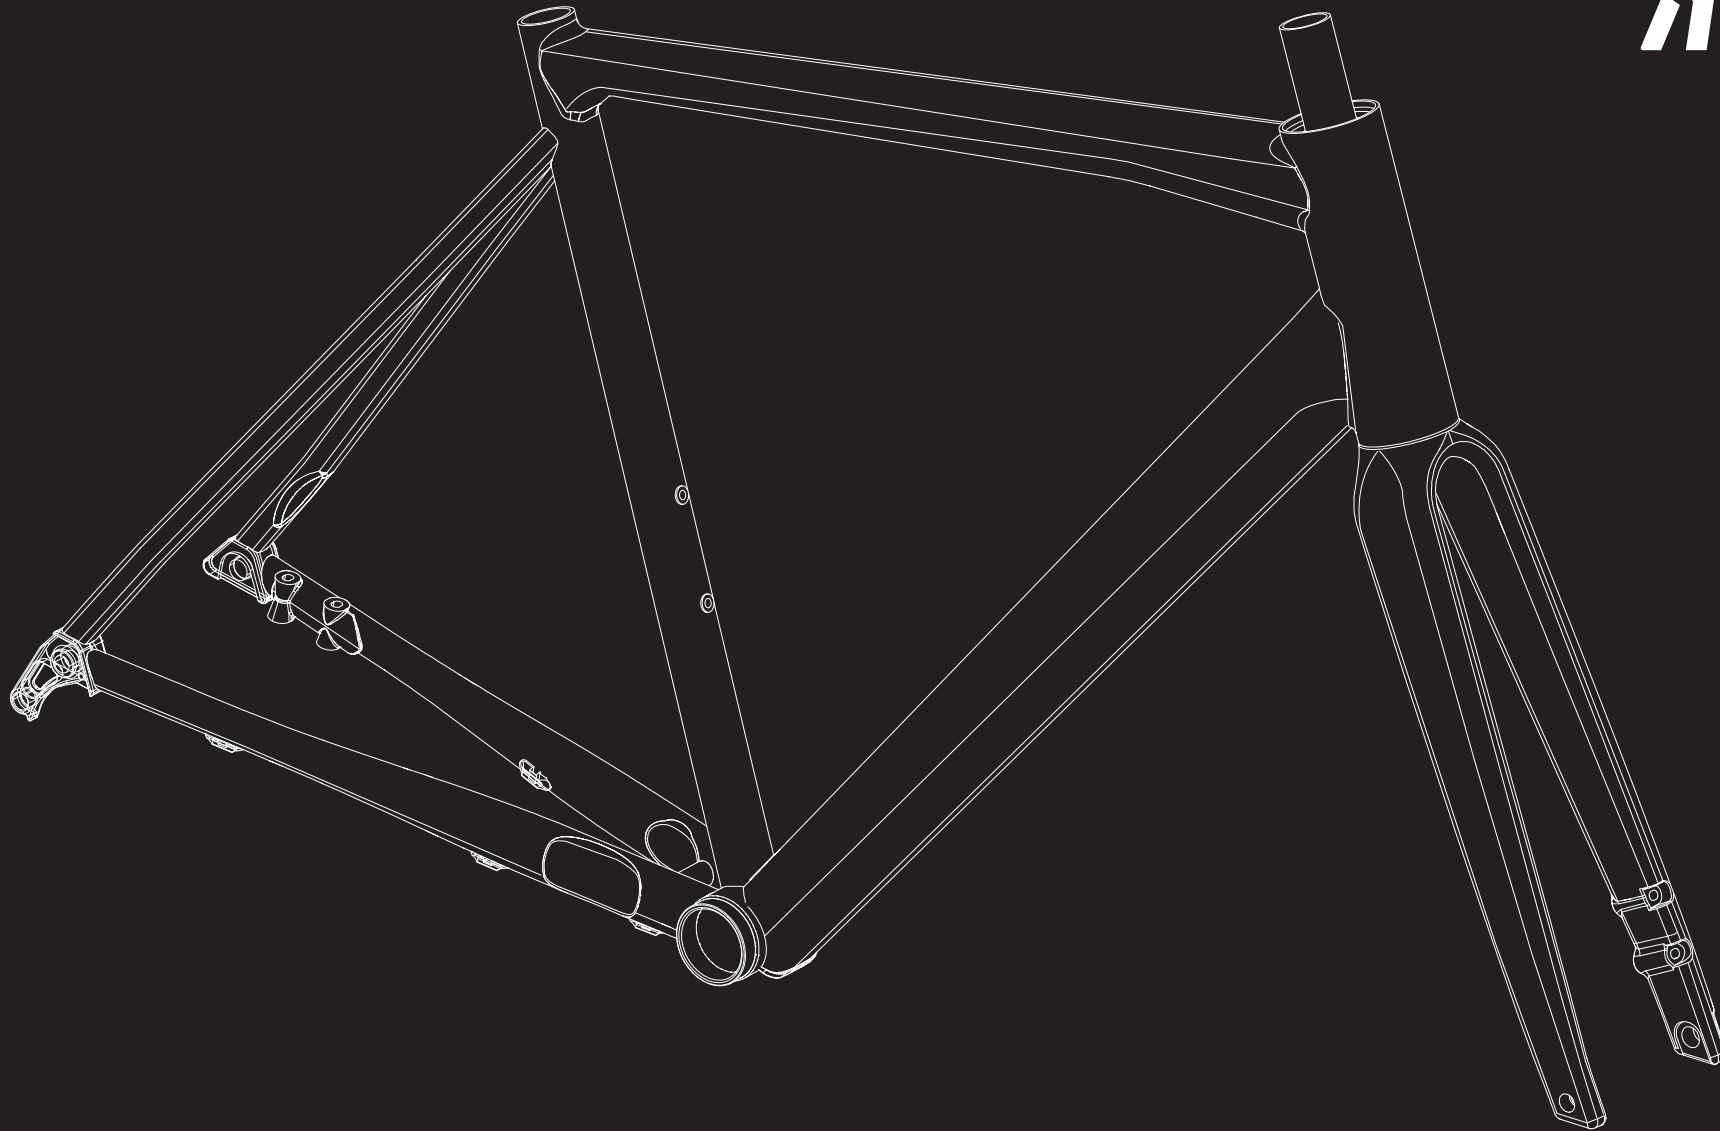

ROSE

ANY QUESTIONS?

rosebikes.de/support

ROSE Bikes GmbH
Schersweide 4
46395 Bocholt, Germany

PRO^{SL}

DISC BRAKE
FRAME DETAILS