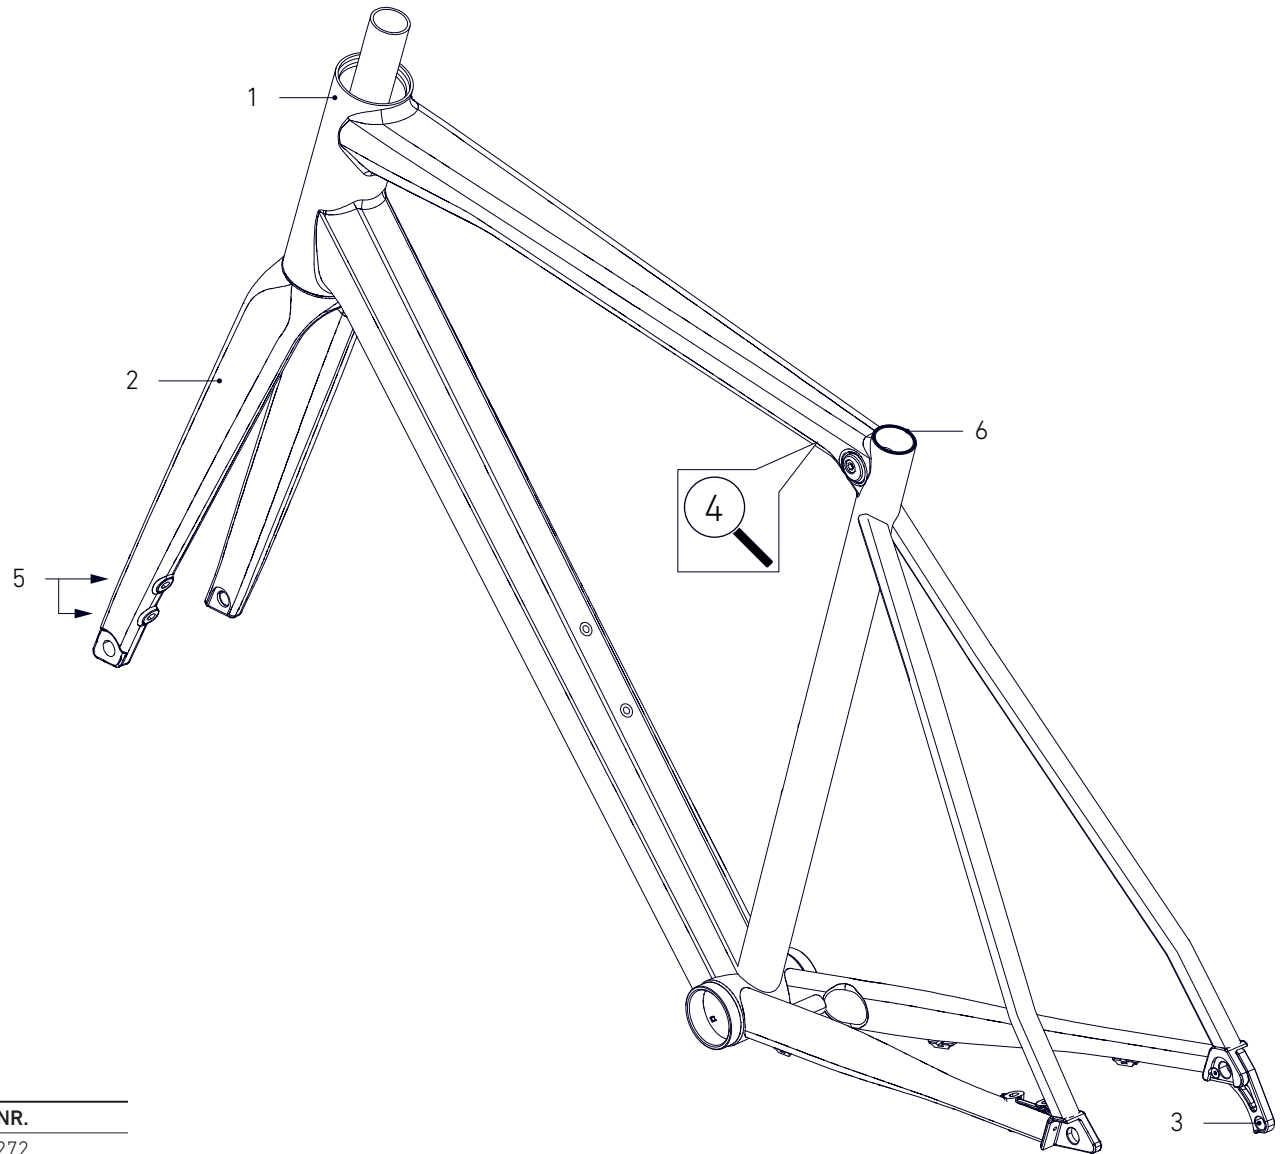

FRAME SPARE PARTS

POS.	DESCRIPTION	SPECIFICATIONS	ART. NR.
1	frame	color: red	2291272
		color: grey	2291273
2	fork	color: red, size: 650B	2292864
		color: red, size: 28"	2291278
		color: grey, size: 650B	2292865
		color: grey, size: 28"	2291279
3	derailleur hanger	direct mount	2297413
		standard	2297412
4	seatpost clamp	3 pieces + fixing screw M6 x 20 mm	2312064
5	rubber plug	screw head cover brake mount	2274682
6	rubber ring	dirt seal seat tube	2256912

MAX SYSTEM WEIGHT (RIDER + BICYCLE + CLOTHING + GEAR + LUGGAGE): 110 KG

FRAME GEOMETRY

SIZE		45	48	51	53	55	57	59	61	63	65
SEATTUBE LENGTH [MM]	A	420	445	475	495	505	515	535	560	580	605
TOPTUBE LENGTH HORIZONTAL [MM]	B	497	508	521	533	545	558	572	588	606	626
HEAD TUBE ANGLE	C	71°		71.5°	72°		72.5°	72.75°	73°	73.25°	73.5°
SEAT TUBE ANGLE	D	75°		74.5°	74.25°	74°	73.75°	73.5°	73.25°	73°	72.75°
WHEELBASE [MM]	E	963	975	973	980.5	993.5	999.5	1010	1026	1038	1058
FRONT CENTER [MM]	F	566	578	580.5	586	595.5	601.5	611	621.5	634	647.5
REAR CENTER [MM] (CHAINSTAY LENGTH)	G	404		406		409		414		420	
HEADTUBE LENGTH [MM]	H	120	140	133	147	163	180	193	210	228	245
STACK [MM]	I	493	512	533	548	563	581	591.5	608.5	627	644
REACH [MM]	J	365	371	373	378.5	383.5	388.5	397	405	414.5	426
BB DROP [MM]	K	59		73			70				
STANDOVER HEIGHT [MM]	L	698	720	758	775	793	811	829	847	865	882