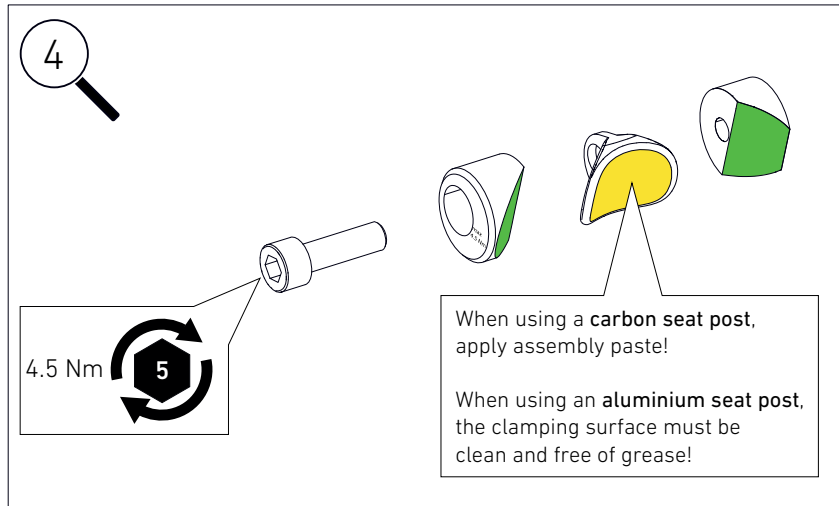

FRAME SPARE PARTS

POS.	DESCRIPTION	SPECIFICATIONS	ART. NR.
1	frame	color: red	2291096
		color: grey	2291097
2	fork	color: red, size: 650B	2291119
		color: red, size: 28"	2291104
		color: grey, size: 650B	2291120
		color: grey, size: 28"	2291105
3	derailleur hanger	QR direct mount	2297414
4	seatpost clamp	3 pieces + fixing screw M6 x 20 mm	2312064
5	rubber ring	dirt seal seat tube	2256912

MAX SYSTEM WEIGHT (RIDER + BICYCLE + CLOTHING + GEAR + LUGGAGE): 110 KG

FRAME GEOMETRY

SIZE		45	48	51	53	55	57	59	61	63	65
SEATTUBE LENGTH [MM]	A	420	445	475	495	505	515	535	560	580	605
TOPTUBE LENGTH HORIZONTAL [MM]	B	497	508	521	533	545	558	572	588	606	626
HEAD TUBE ANGLE	C	71°		71.5°	72°		72.5°	72.75°	73°	73.25°	73.5°
SEAT TUBE ANGLE	D	75°		74.5°	74.25°	74°	73.75°	73.5°	73.25°	73°	72.75°
WHEELBASE [MM]	E	963	975	973	980.5	993.5	999.5	1010	1026	1038	1058
FRONT CENTER [MM]	F	566	578	580.5	586	595.5	601.5	611	621.5	634	647.5
REAR CENTER [MM] (CHAINSTAY LENGTH)	G	404		406		409		414		420	
HEADTUBE LENGTH [MM]	H	120	140	133	147	163	180	193	210	228	245
STACK [MM]	I	493	512	533	548	563	581	591.5	608.5	627	644
REACH [MM]	J	365	371	373	378.5	383.5	388.5	397	405	414.5	426
BB DROP [MM]	K	59		73			70				
STANDOVER HEIGHT [MM]	L	698	720	758	775	793	811	826	847	865	882