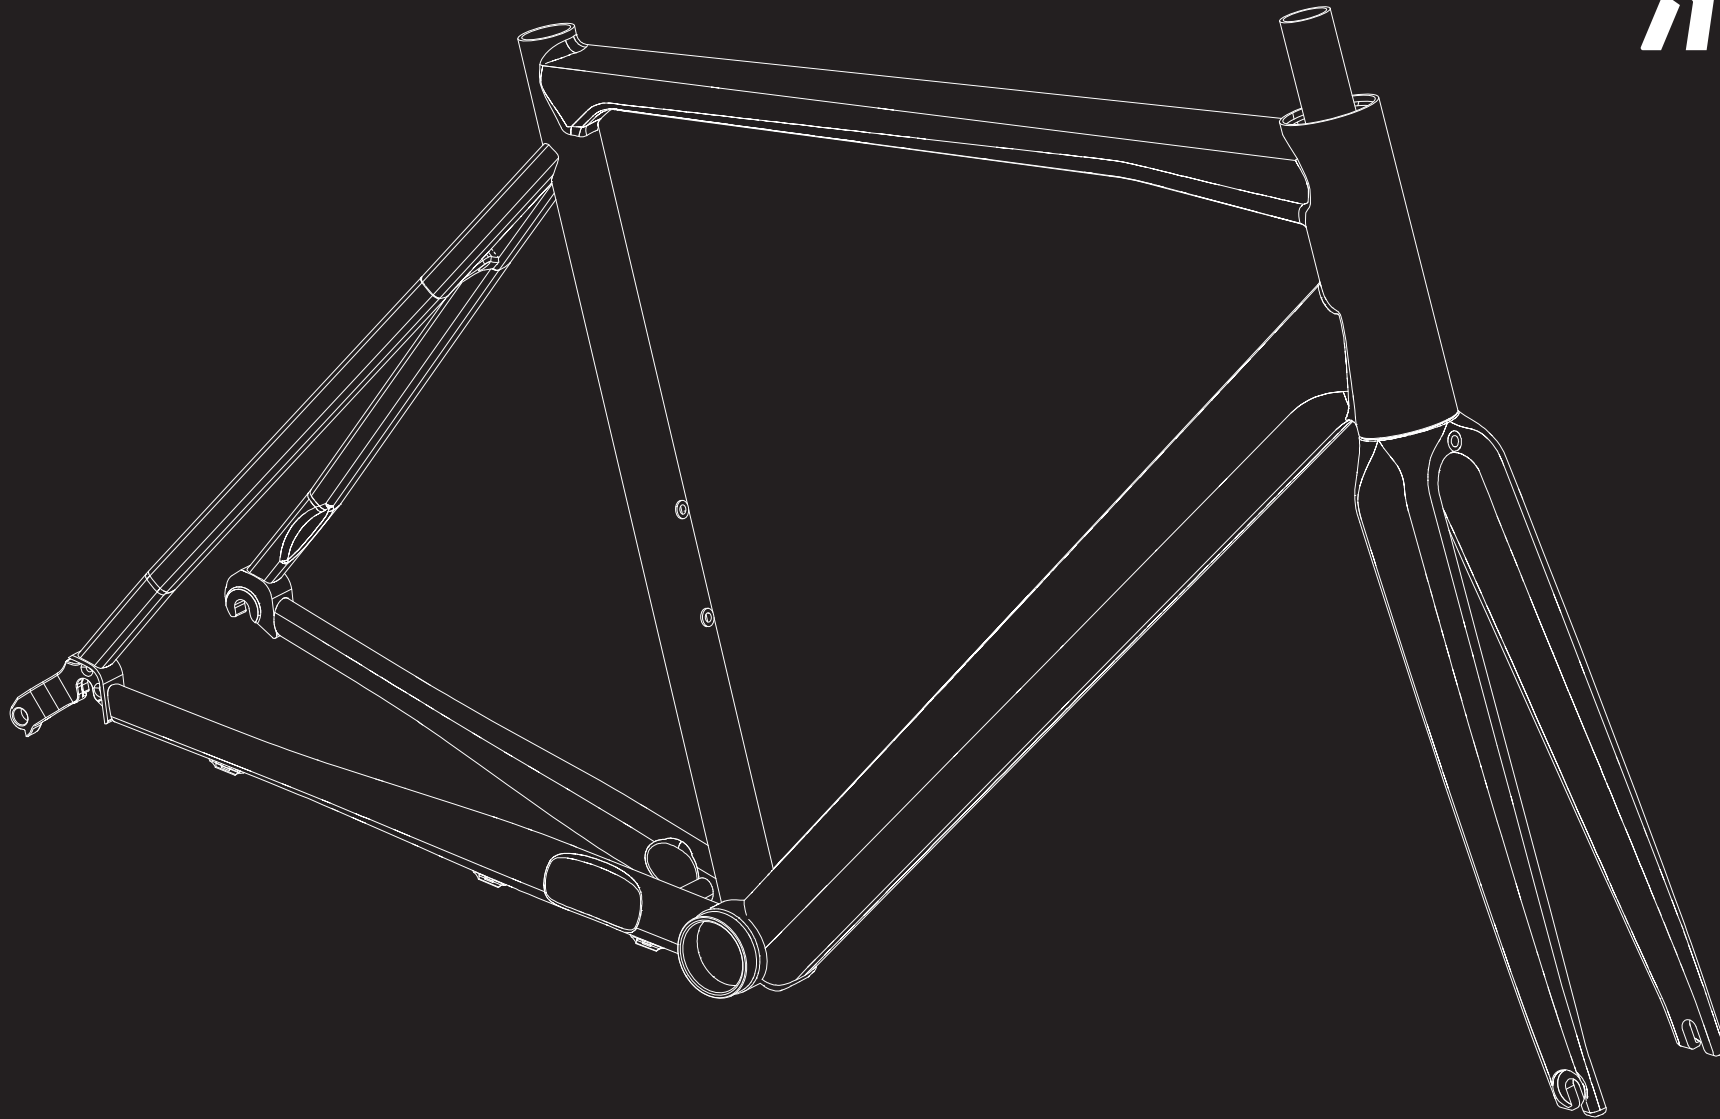

ROSE

ANY QUESTIONS?

technik@rosebikes.com

ROSE Bikes GmbH
Schersweide 4
46395 Bocholt, Germany

PRO^{SL}

RIM BRAKE
FRAME DETAILS

PRO SL

RIM BRAKE FRAME DETAILS

FRAME SPARE PARTS

POS.	DESCRIPTION	SPECIFICATIONS	ART. NR.
1	frame	color: red	2291096
		color: grey	2291097
2	fork	color: red, size: 650B	2291119
		color: red, size: 28"	2291104
		color: grey, size: 650B	2291120
		color: grey, size: 28"	2291105
3	derailleur hanger	QR direct mount	2297414
4	seatpost clamp	3 pieces + fixing screw M6 x 20 mm	2312064
5	rubber ring	dirt seal seat tube	2256912

GREASE	DYNAMIC GALLI BEARING 100 g	49217800
	DYNAMIC GALLI BEARING 400 g	49217900
CARBON ASSEMBLY PASTE	for example DYNAMIC, Art. Nr. 25377201	

PRO SL

RIM BRAKE FRAME DETAILS

FRAME INTERFACES

BOTTOM BRACKET	Shimano: SM-BB72-41B Pressfit
HEADSET	ACROS, Art. Nr. 2292463
FRONT WHEEL AXLE	QR
REAR WHEEL AXLE	QR
FRONT HUB SPACING	100 x 5 mm
REAR HUB SPACING	135 x 5 mm
Ø SEATPOST	27.2 mm
MAX. TIRE SIZE	25 mm
MAX. CHAINRING SIZE	50 / 34
BOTTLE CAGE	yes, 2x

MAX SYSTEM WEIGHT (RIDER + BICYCLE + CLOTHING + GEAR + LUGGAGE): 110 KG

FRAME GEOMETRY

SIZE		45	48	51	53	55	57	59	61	63	65
SEATTUBE LENGTH [MM]	A	420	445	475	495	505	515	535	560	580	605
TOPTUBE LENGTH HORIZONTAL [MM]	B	497	508	521	533	545	558	572	588	606	626
HEAD TUBE ANGLE	C	71°		71.5°	72°		72.5°	72.75°	73°	73.25°	73.5°
SEAT TUBE ANGLE	D	75°		74.5°	74.25°	74°	73.75°	73.5°	73.25°	73°	72.75°
WHEELBASE [MM]	E	963	975	973	980.5	993.5	999.5	1010	1026	1038	1058
FRONT CENTER [MM]	F	566	578	580.5	586	595.5	601.5	611	621.5	634	647.5
REAR CENTER [MM] (CHAINSTAY LENGTH)	G	404		406		409		414		420	
HEADTUBE LENGTH [MM]	H	120	140	133	147	163	180	193	210	228	245
STACK [MM]	I	493	512	533	548	563	581	591.5	608.5	627	644
REACH [MM]	J	365	371	373	378.5	383.5	388.5	397	405	414.5	426
BB DROP [MM]	K	59		73			70				
STANDOVER HEIGHT [MM]	L	698	720	758	775	793	811	826	847	865	882