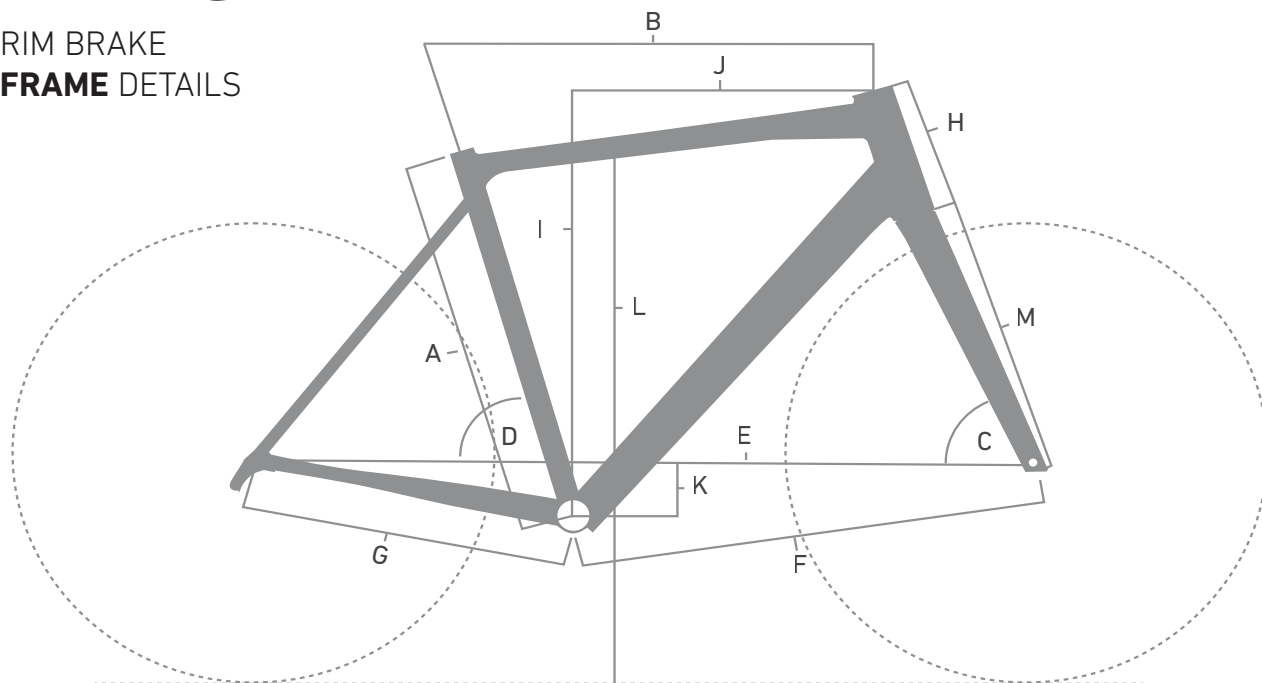

FRAME SPARE PARTS

POS.	DESCRIPTION	SPECIFICATIONS	ART. NR.
1	frame	color: red	2291096
		color: grey	2291097
2	fork	color: red, size: 650B	2291119
		color: red, size: 28"	2291104
		color: grey, size: 650B	2291120
		color: grey, size: 28"	2291105
3	derailleur hanger	QR direct mount	2297414
4	seatpost clamp	3 pieces + fixing screw M6 x 20 mm	2312064
5	rubber ring	dirt seal seat tube	2256912

GREASE	DYNAMIC GALLI BEARING 100 g	49217800
	DYNAMIC GALLI BEARING 400 g	49217900
CARBON ASSEMBLY PASTE	for example DYNAMIC, Art. Nr. 25377201	

PRO SL

RIM BRAKE FRAME DETAILS

FRAME INTERFACES

BOTTOM BRACKET	Shimano: SM-BB72-41B Pressfit
HEADSET	ACROS, Art. Nr. 2292463
FRONT WHEEL AXLE	QR
REAR WHEEL AXLE	QR
FRONT HUB SPACING	100 x 5 mm
REAR HUB SPACING	135 x 5 mm
Ø SEATPOST	27.2 mm
MAX. TIRE SIZE	25 mm
MAX. CHAINRING SIZE	50 / 34
BOTTLE CAGE	yes, 2x

MAX SYSTEM WEIGHT (RIDER + BICYCLE + CLOTHING + GEAR + LUGGAGE): 110 KG

FRAME GEOMETRY

SIZE		45	48	51	53	55	57	59	61	63	65
SEATTUBE LENGTH [MM]	A	420	445	475	495	505	515	535	560	580	605
TOPTUBE LENGTH HORIZONTAL [MM]	B	497	508	521	533	545	558	572	588	606	626
HEAD TUBE ANGLE	C	71°		71.5°	72°		72.5°	72.75°	73°	73.25°	73.5°
SEAT TUBE ANGLE	D	75°		74.5°	74.25°	74°	73.75°	73.5°	73.25°	73°	72.75°
WHEELBASE [MM]	E	963	975	973	980.5	993.5	999.5	1010	1026	1038	1058
FRONT CENTER [MM]	F	566	578	580.5	586	595.5	601.5	611	621.5	634	647.5
REAR CENTER [MM] (CHAINSTAY LENGTH)	G	404		406		409		414		420	
HEADTUBE LENGTH [MM]	H	120	140	133	147	163	180	193	210	228	245
STACK [MM]	I	493	512	533	548	563	581	591.5	608.5	627	644
REACH [MM]	J	365	371	373	378.5	383.5	388.5	397	405	414.5	426
BB DROP [MM]	K	59		73			70				
STANDOVER HEIGHT [MM]	L	698	720	758	775	793	811	826	847	865	882