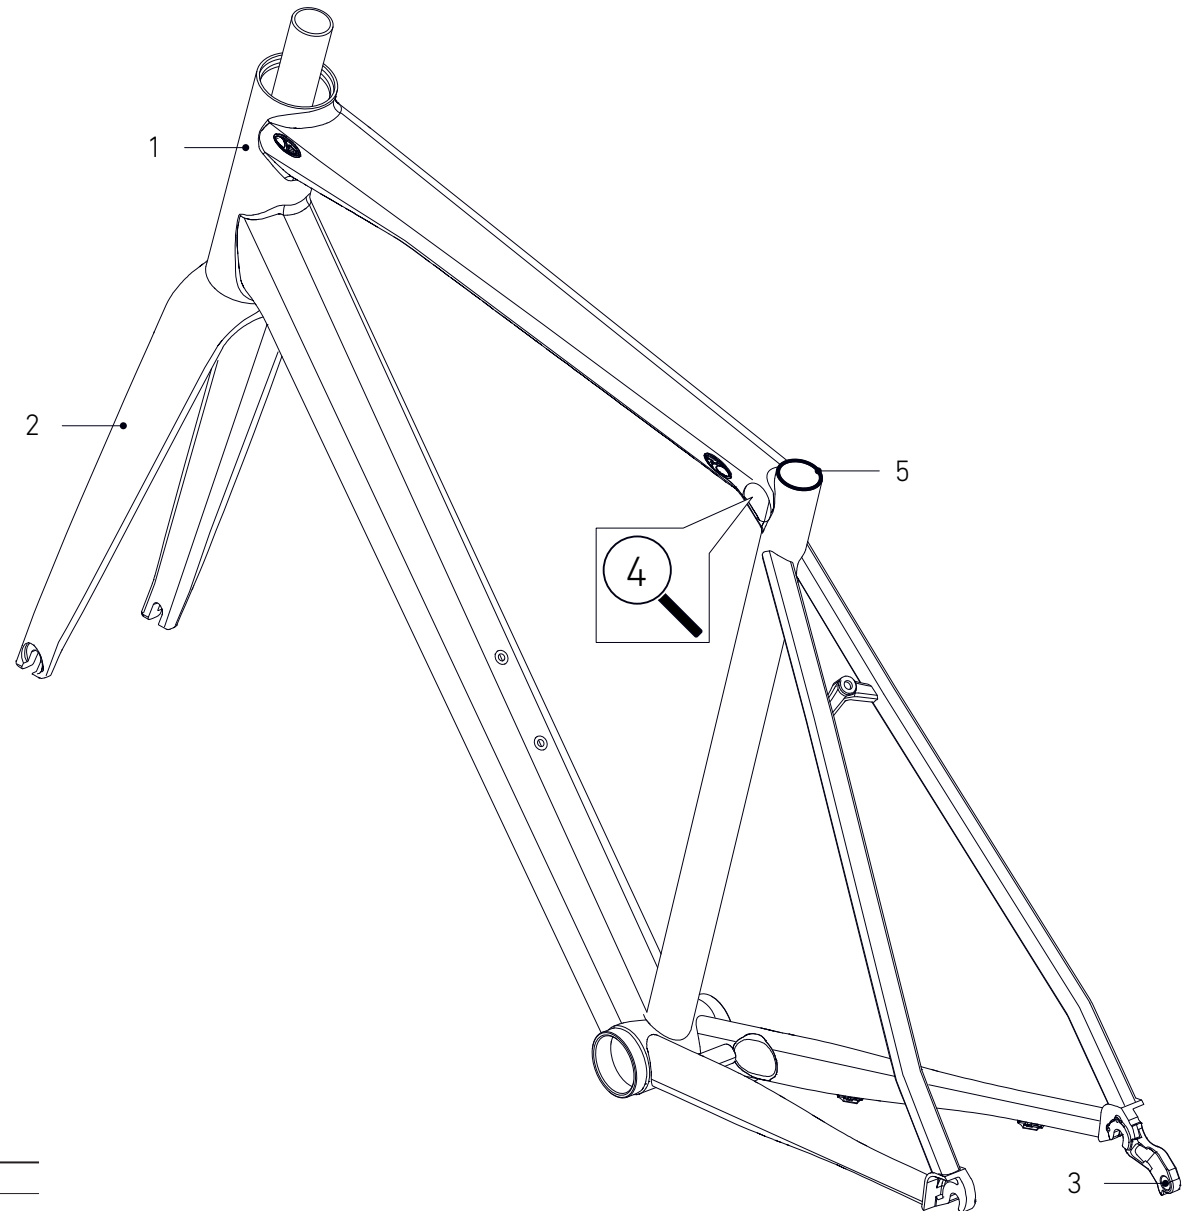

ROSE

ANY QUESTIONS?

technik@rosebikes.com

ROSE Bikes GmbH
Schersweide 4
46395 Bocholt, Germany

PRO^{SL}

RIM BRAKE
FRAME DETAILS

PRO SL

RIM BRAKE FRAME DETAILS

FRAME SPARE PARTS

POS.	DESCRIPTION	SPECIFICATIONS	ART. NR.
1	frame	color: red	2291096
		color: grey	2291097
2	fork	color: red, size: 650B	2291119
		color: red, size: 28"	2291104
		color: grey, size: 650B	2291120
		color: grey, size: 28"	2291105
3	derailleur hanger	QR direct mount	2297414
4	seatpost clamp	3 pieces + fixing screw M6 x 20 mm	2312064
5	rubber ring	dirt seal seat tube	2256912

GREASE	DYNAMIC GALLI BEARING 100 g	49217800
	DYNAMIC GALLI BEARING 400 g	49217900
CARBON ASSEMBLY PASTE	for example DYNAMIC, Art. Nr. 25377201	

PRO SL

RIM BRAKE FRAME DETAILS

FRAME INTERFACES

BOTTOM BRACKET	Shimano: SM-BB72-41B Pressfit
HEADSET	ACROS, Art. Nr. 2292463
FRONT WHEEL AXLE	QR
REAR WHEEL AXLE	QR
FRONT HUB SPACING	100 x 5 mm
REAR HUB SPACING	135 x 5 mm
Ø SEATPOST	27.2 mm
MAX. TIRE SIZE	25 mm
MAX. CHAINRING SIZE	50 / 34
BOTTLE CAGE	yes, 2x

MAX SYSTEM WEIGHT (RIDER + BICYCLE + CLOTHING + GEAR + LUGGAGE): 110 KG

FRAME GEOMETRY

SIZE		45	48	51	53	55	57	59	61	63	65
SEATTUBE LENGTH [MM]	A	420	445	475	495	505	515	535	560	580	605
TOPTUBE LENGTH HORIZONTAL [MM]	B	497	508	521	533	545	558	572	588	606	626
HEAD TUBE ANGLE	C	71°		71.5°	72°		72.5°	72.75°	73°	73.25°	73.5°
SEAT TUBE ANGLE	D	75°		74.5°	74.25°	74°	73.75°	73.5°	73.25°	73°	72.75°
WHEELBASE [MM]	E	963	975	973	980.5	993.5	999.5	1010	1026	1038	1058
FRONT CENTER [MM]	F	566	578	580.5	586	595.5	601.5	611	621.5	634	647.5
REAR CENTER [MM] (CHAINSTAY LENGTH)	G	404		406		409		414		420	
HEADTUBE LENGTH [MM]	H	120	140	133	147	163	180	193	210	228	245
STACK [MM]	I	493	512	533	548	563	581	591.5	608.5	627	644
REACH [MM]	J	365	371	373	378.5	383.5	388.5	397	405	414.5	426
BB DROP [MM]	K	59		73			70				
STANDOVER HEIGHT [MM]	L	698	720	758	775	793	811	826	847	865	882