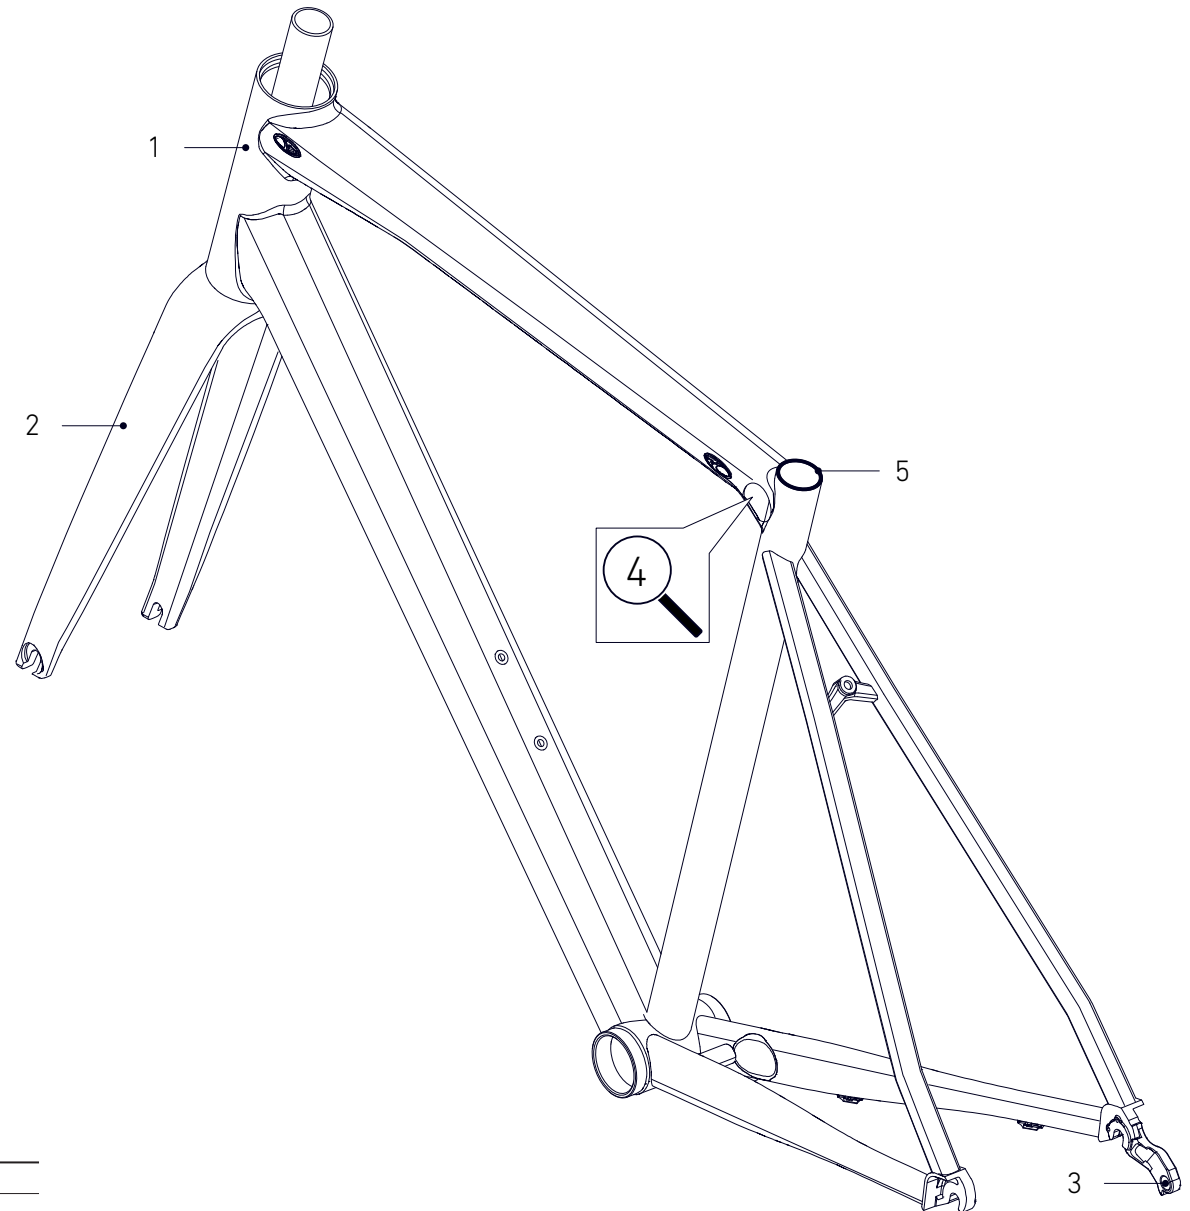

***ROSE***

**ANY QUESTIONS?**

[rosebikes.de/support](http://rosebikes.de/support)

ROSE Bikes GmbH  
Schersweide 4  
46395 Bocholt, Germany

***PRO<sup>SL</sup>***

RIM BRAKE  
**FRAME DETAILS**

## RIM BRAKE FRAME DETAILS

### FRAME SPARE PARTS

POS.	DESCRIPTION	SPECIFICATIONS	ART. NR.
1	frame	color: red	2291096
		color: grey	2291097
2	fork	color: red, size: 650B	2291119
		color: red, size: 28"	2291104
		color: grey, size: 650B	2291120
		color: grey, size: 28"	2291105
3	derailleur hanger	QR direct mount	2297414
4	seatpost clamp	3 pieces + fixing screw M6 x 20 mm	2312064
5	rubber ring	dirt seal seat tube	2256912

## FRAME GEOMETRY

SIZE		45	48	51	53	55	57	59	61	63	65
SEATTUBE LENGTH [MM]	A	420	445	475	495	505	515	535	560	580	605
TOPTUBE LENGTH HORIZONTAL [MM]	B	497	508	521	533	545	558	572	588	606	626
HEAD TUBE ANGLE	C	71°		71.5°	72°		72.5°	72.75°	73°	73.25°	73.5°
SEAT TUBE ANGLE	D	75°		74.5°	74.25°	74°	73.75°	73.5°	73.25°	73°	72.75°
WHEELBASE [MM]	E	963	975	973	980.5	993.5	999.5	1010	1026	1038	1058
FRONT CENTER [MM]	F	566	578	580.5	586	595.5	601.5	611	621.5	634	647.5
REAR CENTER [MM] (CHAINSTAY LENGTH)	G	404		406		409		414		420	
HEADTUBE LENGTH [MM]	H	120	140	133	147	163	180	193	210	228	245
STACK [MM]	I	493	512	533	548	563	581	591.5	608.5	627	644
REACH [MM]	J	365	371	373	378.5	383.5	388.5	397	405	414.5	426
BB DROP [MM]	K	59		73			70				
STANDOVER HEIGHT [MM]	L	698	720	758	775	793	811	826	847	865	882