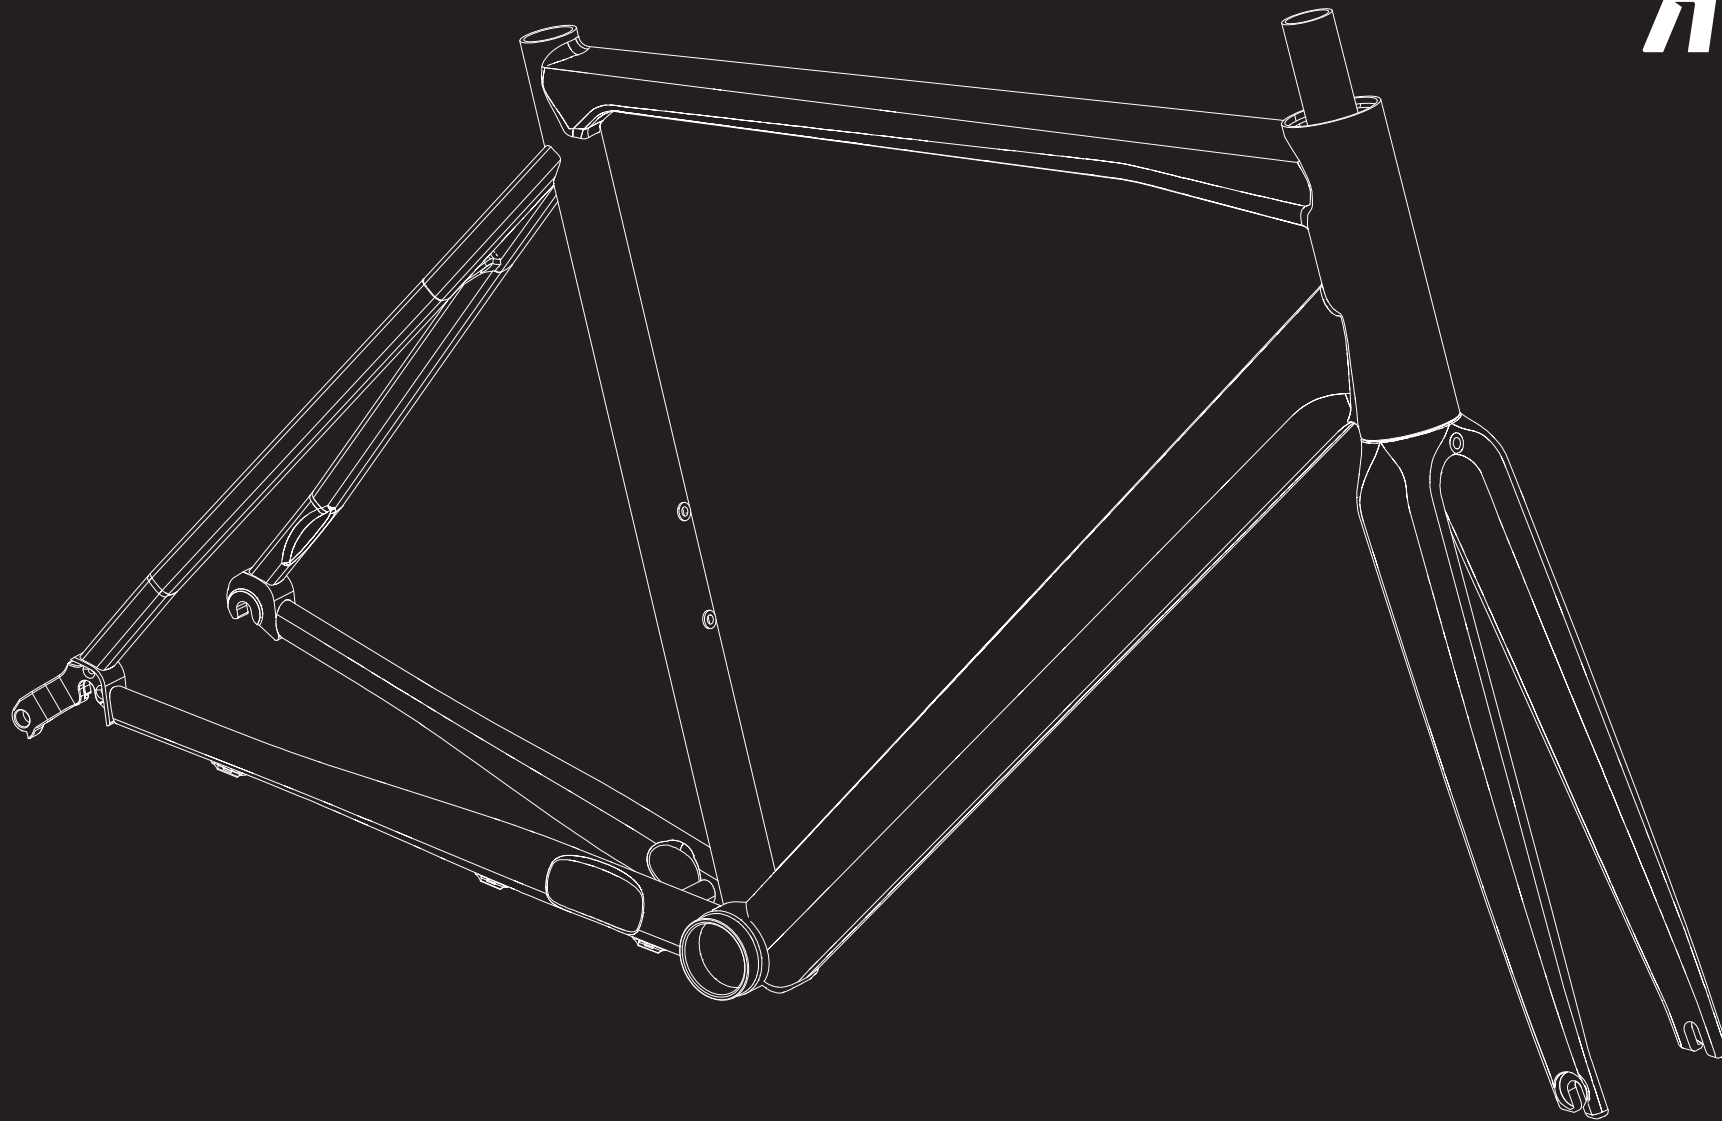

***ROSE***

**ANY QUESTIONS?**

[rosebikes.de/support](http://rosebikes.de/support)

ROSE Bikes GmbH  
Schersweide 4  
46395 Bocholt, Germany

***PRO<sup>SL</sup>***

RIM BRAKE  
**FRAME DETAILS**

## RIM BRAKE FRAME DETAILS

### FRAME SPARE PARTS

POS.	DESCRIPTION	SPECIFICATIONS	ART. NR.
1	frame	color: red	2291096
		color: grey	2291097
2	fork	color: red, size: 650B	2291119
		color: red, size: 28"	2291104
		color: grey, size: 650B	2291120
		color: grey, size: 28"	2291105
3	derailleur hanger	QR direct mount	2297414
4	seatpost clamp	3 pieces + fixing screw M6 x 20 mm	2312064
5	rubber ring	dirt seal seat tube	2256912