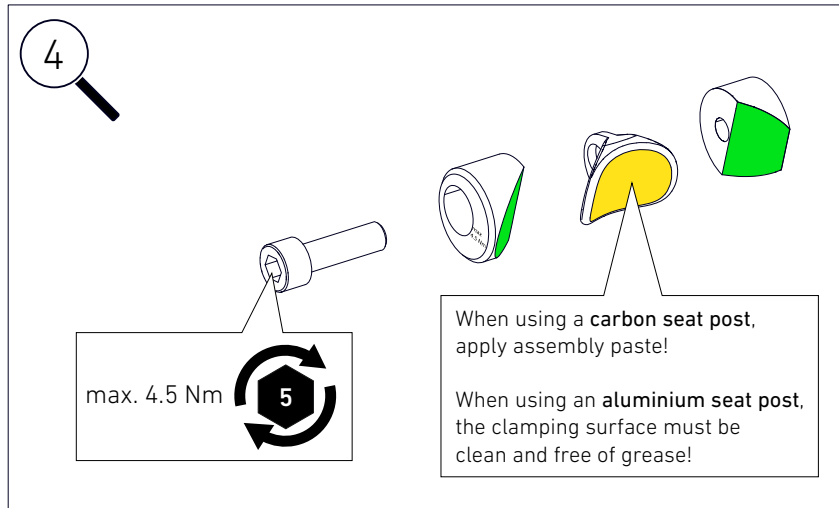

### FRAME SPARE PARTS

POS.	DESCRIPTION	SPECIFICATIONS	ART. NR.
1	frame	color: red	2291096
		color: grey	2291097
2	fork	color: red, size: 650B	2291119
		color: red, size: 28"	2291104
		color: grey, size: 650B	2291120
		color: grey, size: 28"	2291105
3	derailleur hanger	QR direct mount	2297414
4	seatpost clamp	3 pieces + fixing screw M6 x 20 mm	2312064
5	rubber ring	dirt seal seat tube	2256912