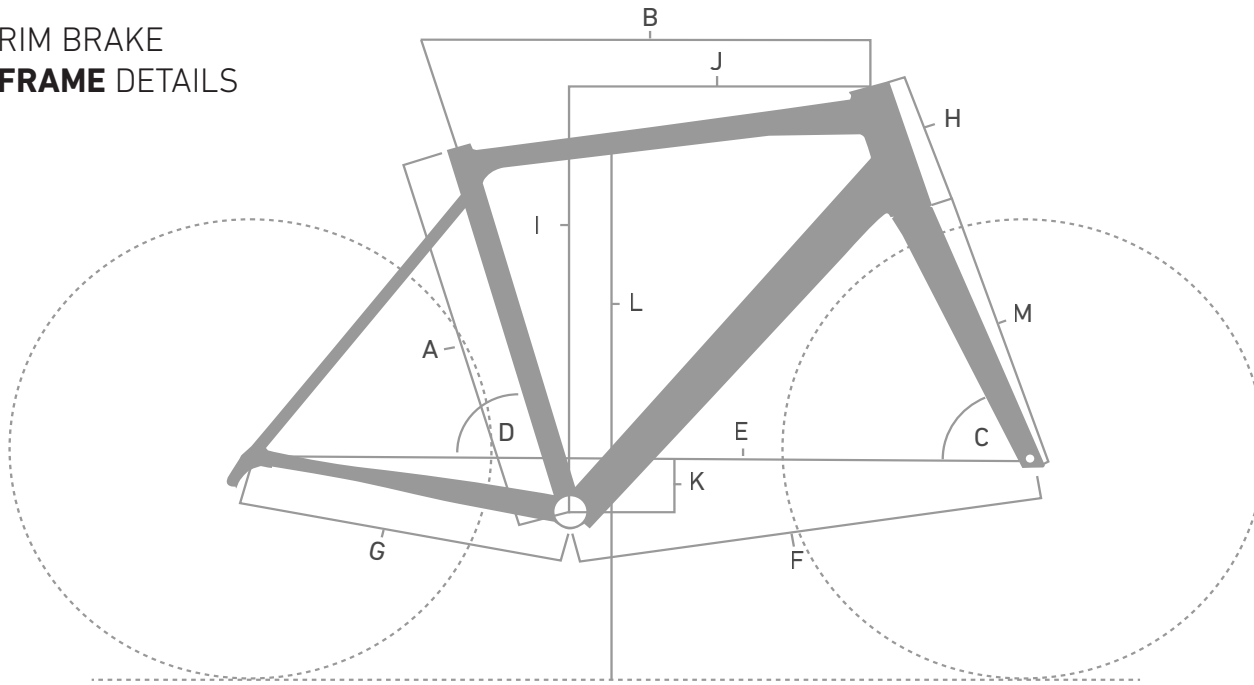

PRO SL

RIM BRAKE FRAME DETAILS

FRAME INTERFACES

BOTTOM BRACKET	Shimano: SM-BB72-41B Pressfit
HEADSET	ACROS, Art. Nr. 2292463
FRONT WHEEL AXLE	QR
REAR WHEEL AXLE	QR
FRONT HUB SPACING	100 x 5 mm
REAR HUB SPACING	130 x 5 mm
Ø SEATPOST	27.2 mm
MAX. TIRE SIZE	25 mm
MAX. CHAINRING SIZE	50 / 34
BOTTLE CAGE	yes, 2x

MAX SYSTEM WEIGHT (RIDER + BICYCLE + CLOTHING + GEAR + LUGGAGE): 110 KG
INTENDED USE: DIN 17406 CATEGORY 6

FRAME GEOMETRY

SIZE		45	48	51	53	55	57	59	61	63	65
SEATTUBE LENGTH [MM]	A	420	445	475	495	505	515	535	560	580	605
TOPTUBE LENGTH HORIZONTAL [MM]	B	497	508	521	533	545	558	572	588	606	626
HEAD TUBE ANGLE	C	71°		71.5°	72°		72.5°	72.75°	73°	73.25°	73.5°
SEAT TUBE ANGLE	D	75°		74.5°	74.25°	74°	73.75°	73.5°	73.25°	73°	72.75°
WHEELBASE [MM]	E	963	975	973	980.5	993.5	999.5	1010	1026	1038	1058
FRONT CENTER [MM]	F	566	578	580.5	586	595.5	601.5	611	621.5	634	647.5
REAR CENTER [MM] (CHAINSTAY LENGTH)	G	404		406		409		414		420	
HEADTUBE LENGTH [MM]	H	120	140	133	147	163	180	193	210	228	245
STACK [MM]	I	493	512	533	548	563	581	591.5	608.5	627	644
REACH [MM]	J	365	371	373	378.5	383.5	388.5	397	405	414.5	426
BB DROP [MM]	K	59		73			70				
STANDOVER HEIGHT [MM]	L	698	720	758	775	793	811	826	847	865	882