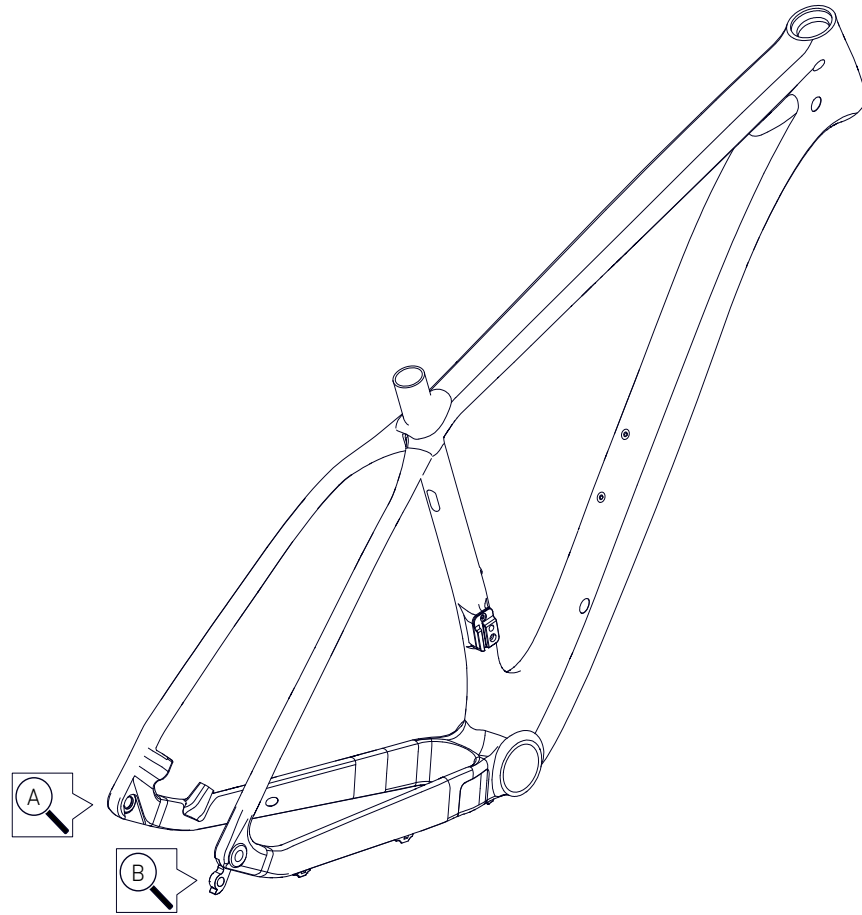

POS.	DESCRIPTION	SPECIFICATIONS	ART. NR.
1	derailleur hanger	ROSE Nr. 38	2044026
2	derailleur hanger screw	anodized blue	
1	derailleur hanger	ROSE Nr. 38	228577901
2	derailleur hanger screw	anodized black	
3	insert right		225209701
4	insert left		2181105
	GREASE	DYNAMIC GALLI BEARING 100 g	49217800
		DYNAMIC GALLI BEARING 400 g	49217900

PSYCHO^{PATH}

FRAME DETAILS

FRAME GEOMETRY

		SIZE S	SIZE M	SIZE L	SIZE XL
SEAT TUBE LENGTH	A	415	450	480	510
TOP TUBE LENGTH	B	568	605	625	645
HEAD TUBE LENGTH	C	95	100	110	115
HEAD TUBE ANGLE	D	70°	70.5°		
SEAT TUBE ANGLE	E	74.5°	74°		
BB DROP	F	-45	-67		
CHAIN STAY LENGTH	G	428			
WHEEL BASE	H	1075	1100	1120	1141
REACH	K	407	426	443	462
STACK	L	580	626	635	640
BB HEIGHT	M	303	305		
STANDOVER HEIGHT	N	751	787	810	821
TRAVEL FRONT		100			

FRAME INTERFACES

BOTTOM BRACKET	PF30
HEADSET	IS 42 (with Ø50 headset top cover) / 52, Art. Nr. 2258714
REAR WHEEL AXLE	length: 174mm, M12x1,75, thread length: 20mm for example DT Swiss RWS axle, Art. Nr. 1286120
REAR BRAKE MOUNT	PM 160
MAX. Ø REAR BRAKE DISC	160 mm
Ø SEAT TUBE	27.2 mm / internal dropper compatible
Ø SEAT POST CLAMP	31.8 mm for example ROSE seat post clamp, Art. Nr. 226962001
MAX. TIRE WIDTH	2.25"
WHEEL SIZE	S: 27,5" / M - XL: 29"
MAX. CHAINRING SIZE	38 T
FRONT DERAILLEUR MOUNT	HDM
REAR HUB SPACING	12 x 142 mm

MAX SYSTEM WEIGHT (RIDER + BICYCLE + CLOTHING + GEAR + LUGGAGE): 120 KG