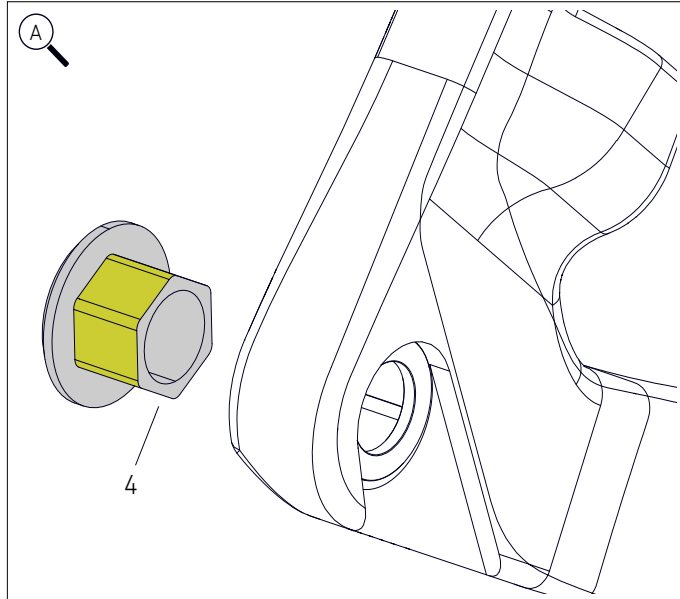

POS.	DESCRIPTION	SPECIFICATIONS	ART. NR.
1	derailleur hanger	ROSE Nr. 38	2044026
2	derailleur hanger screw	anodized blue	
1	derailleur hanger	ROSE Nr. 38	228577901
2	derailleur hanger screw	anodized black	
3	insert right		225209701
4	insert left		2181105
	GREASE	DYNAMIC GALLI BEARING 100 g	49217800
		DYNAMIC GALLI BEARING 400 g	49217900

PSYCHO^{PATH}

FRAME DETAILS

FRAME GEOMETRY

		SIZE S	SIZE M	SIZE L	SIZE XL
SEAT TUBE LENGTH	A	415	450	480	510
TOP TUBE LENGTH	B	568	605	625	645
HEAD TUBE LENGTH	C	95	100	110	115
HEAD TUBE ANGLE	D	70°	70.5°		
SEAT TUBE ANGLE	E	74.5°	74°		
BB DROP	F	-45	-67		
CHAIN STAY LENGTH	G	428			
WHEEL BASE	H	1075	1100	1120	1141
REACH	K	407	426	443	462
STACK	L	580	626	635	640
BB HEIGHT	M	303	305		
STANDOVER HEIGHT	N	751	787	810	821
TRAVEL FRONT		100			

FRAME INTERFACES

BOTTOM BRACKET	PF30
HEADSET	IS 42 (with Ø50 headset top cover) / 52, Art. Nr. 2258714
REAR WHEEL AXLE	length: 174mm, M12x1,75, thread length: 20mm for example DT Swiss RWS axle, Art. Nr. 1286120
REAR BRAKE MOUNT	PM 160
MAX. Ø REAR BRAKE DISC	160 mm
Ø SEAT TUBE	27.2 mm / internal dropper compatible
Ø SEAT POST CLAMP	31.8 mm for example ROSE seat post clamp, Art. Nr. 226962001
MAX. TIRE WIDTH	2.25"
WHEEL SIZE	S: 27,5" / M - XL: 29"
MAX. CHAINRING SIZE	38 T
FRONT DERAILLEUR MOUNT	HDM
REAR HUB SPACING	12 x 142 mm