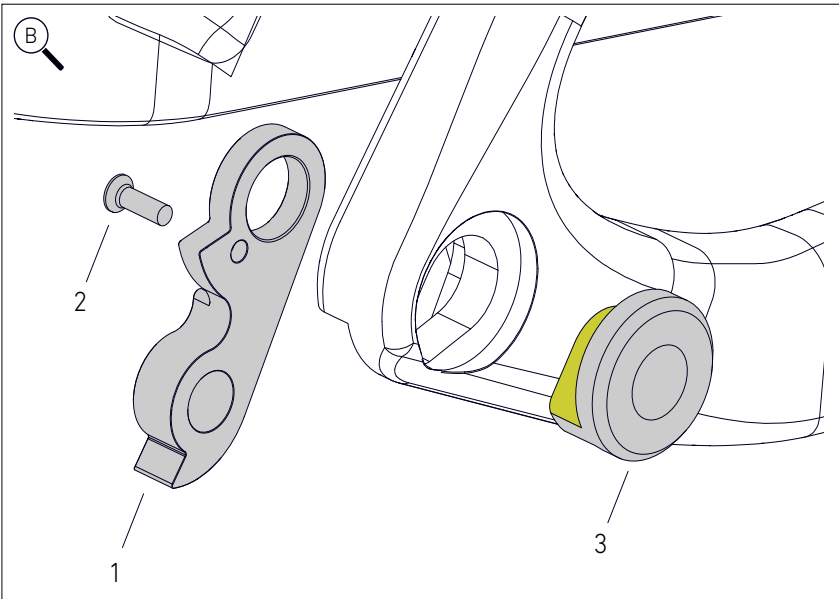

POS.	DESCRIPTION	SPECIFICATIONS	ART. NR.
1	derailleur hanger	ROSE Nr. 38	2044026
2	derailleur hanger screw	anodized blue	
1	derailleur hanger	ROSE Nr. 38	228577901
2	derailleur hanger screw	anodized black	
3	insert right		225209701
4	insert left		2181105
	GREASE	DYNAMIC GALLI BEARING 100 g	49217800
		DYNAMIC GALLI BEARING 400 g	49217900

PSYCHO^{PATH}

FRAME DETAILS

FRAME GEOMETRY

		SIZE S	SIZE M	SIZE L	SIZE XL
SEAT TUBE LENGTH	A	415	450	480	510
TOP TUBE LENGTH	B	568	605	625	645
HEAD TUBE LENGTH	C	95	100	110	115
HEAD TUBE ANGLE	D	70°	70.5°		
SEAT TUBE ANGLE	E	74.5°	74°		
BB DROP	F	-45	-67		
CHAIN STAY LENGTH	G	428			
WHEEL BASE	H	1075	1100	1120	1141
REACH	K	407	426	443	462
STACK	L	580	626	635	640
BB HEIGHT	M	303	305		
STANDOVER HEIGHT	N	751	787	810	821
TRAVEL FRONT		100			

FRAME INTERFACES

BOTTOM BRACKET	PF30
HEADSET	IS 42 (with Ø50 headset top cover) / 52, Art. Nr. 2258714
REAR WHEEL AXLE	length: 174mm, M12x1,75, thread length: 20mm for example DT Swiss RWS axle, Art. Nr. 1286120
REAR BRAKE MOUNT	PM 160
MAX. Ø REAR BRAKE DISC	160 mm
Ø SEAT TUBE	27.2 mm / internal dropper compatible
Ø SEAT POST CLAMP	31.8 mm for example ROSE seat post clamp, Art. Nr. 226962001
MAX. TIRE WIDTH	2.25"
WHEEL SIZE	S: 27,5" / M - XL: 29"
MAX. CHAINRING SIZE	38 T
FRONT DERAILLEUR MOUNT	HDM
REAR HUB SPACING	12 x 142 mm

MAX SYSTEM WEIGHT (RIDER + BICYCLE + CLOTHING + GEAR + LUGGAGE): 120 KG