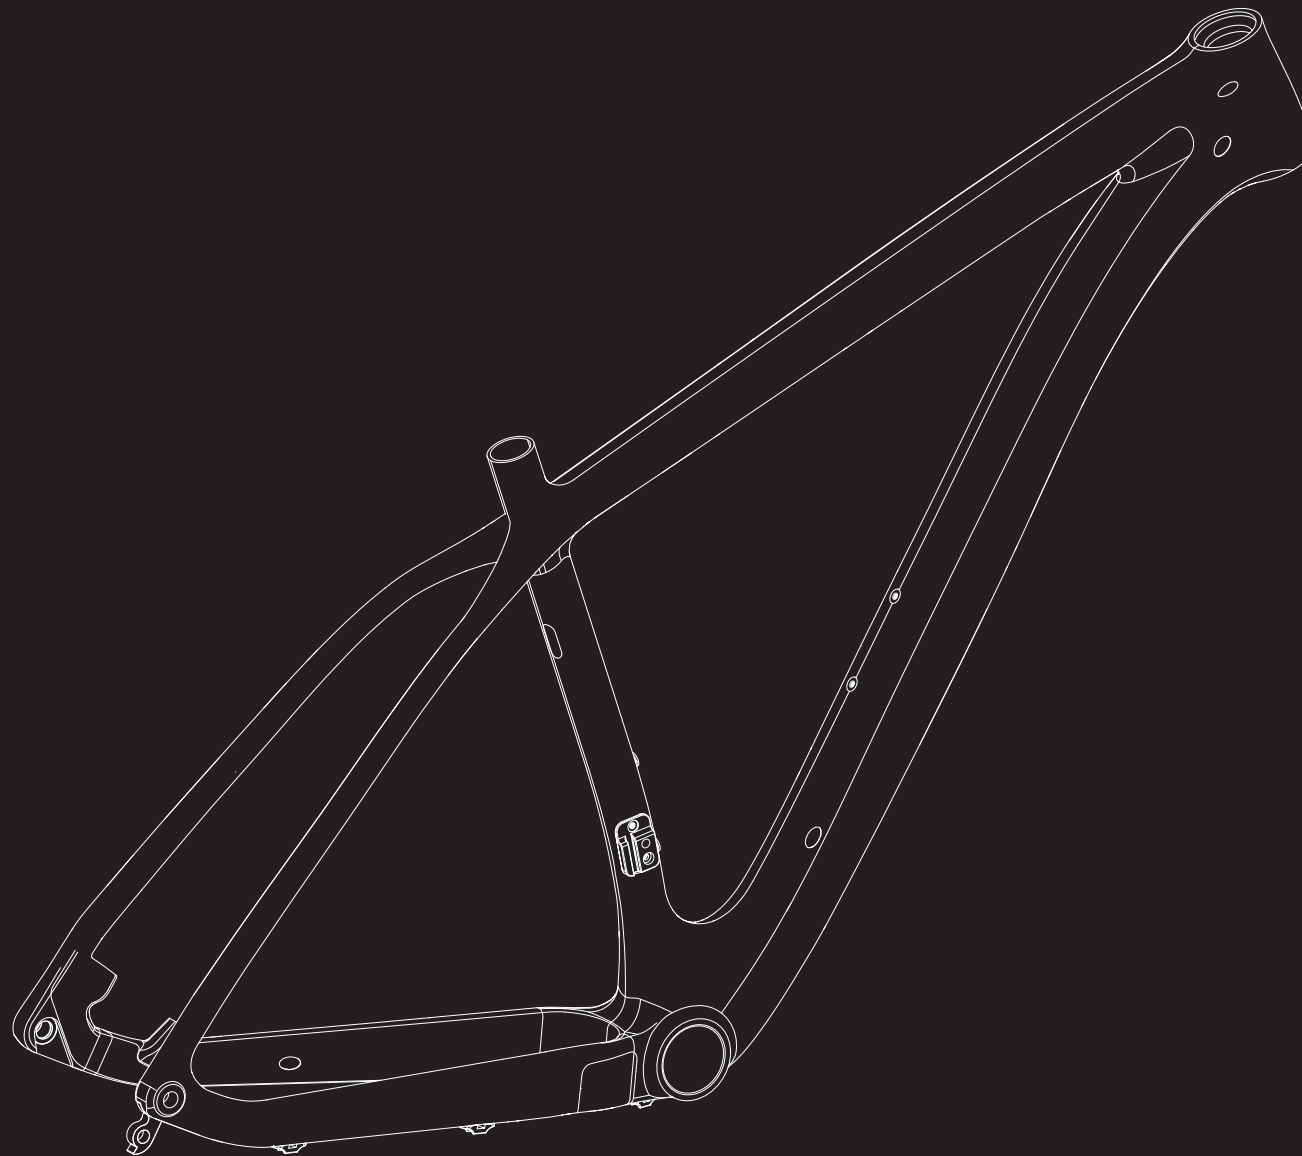

ROSE

ANY QUESTIONS?

rosebikes.de/support

ROSE Bikes GmbH
Schersweide 4
46395 Bocholt, Germany

PSYCHO^{PATH}

FRAME DETAILS
MODELYEAR > 2017