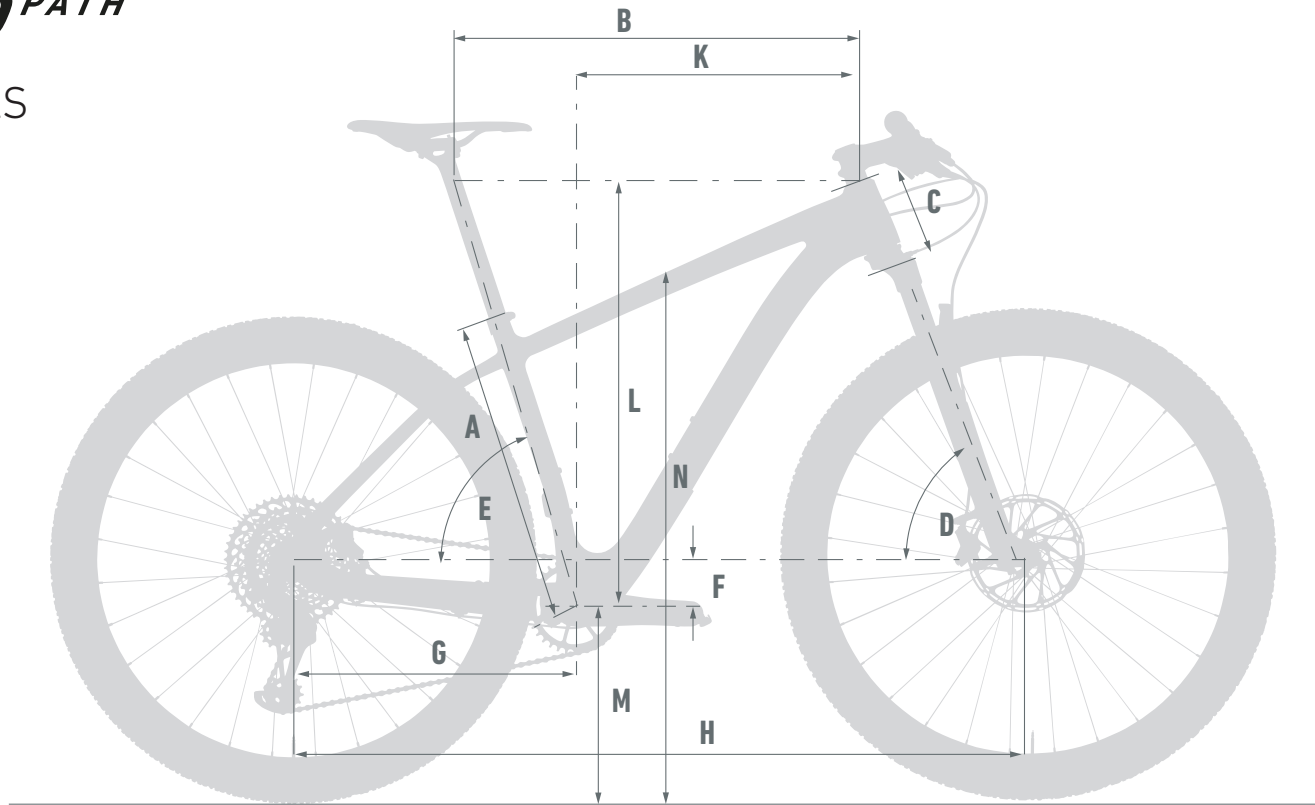

ROSE

ANY QUESTIONS?

rosebikes.de/support

ROSE Bikes GmbH
Schersweide 4
46395 Bocholt, Germany

PSYCHO^{PATH}

FRAME DETAILS
MODELYEAR > 2017

PSYCHO^{PATH}

FRAME DETAILS

POS.	DESCRIPTION	SPECIFICATIONS	ART. NR.
1	derailleur hanger	ROSE Nr. 38	2044026
2	derailleur hanger screw	anodized blue	
1	derailleur hanger	ROSE Nr. 38	228577901
2	derailleur hanger screw	anodized black	
3	insert right		225209701
4	insert left		2181105
	GREASE	DYNAMIC GALLI BEARING 100 g	49217800
		DYNAMIC GALLI BEARING 400 g	49217900

PSYCHO^{PATH}

FRAME DETAILS

FRAME GEOMETRY

		SIZE S	SIZE M	SIZE L	SIZE XL
SEAT TUBE LENGTH	A	415	450	480	510
TOP TUBE LENGTH	B	568	605	625	645
HEAD TUBE LENGTH	C	95	100	110	115
HEAD TUBE ANGLE	D	70°	70.5°		
SEAT TUBE ANGLE	E	74.5°	74°		
BB DROP	F	-45	-67		
CHAIN STAY LENGTH	G	428			
WHEEL BASE	H	1075	1100	1120	1141
REACH	K	407	426	443	462
STACK	L	580	626	635	640
BB HEIGHT	M	303	305		
STANDOVER HEIGHT	N	751	787	810	821
TRAVEL FRONT		100			

MAX SYSTEM WEIGHT (RIDER + BICYCLE + CLOTHING + GEAR + LUGGAGE): 120 KG