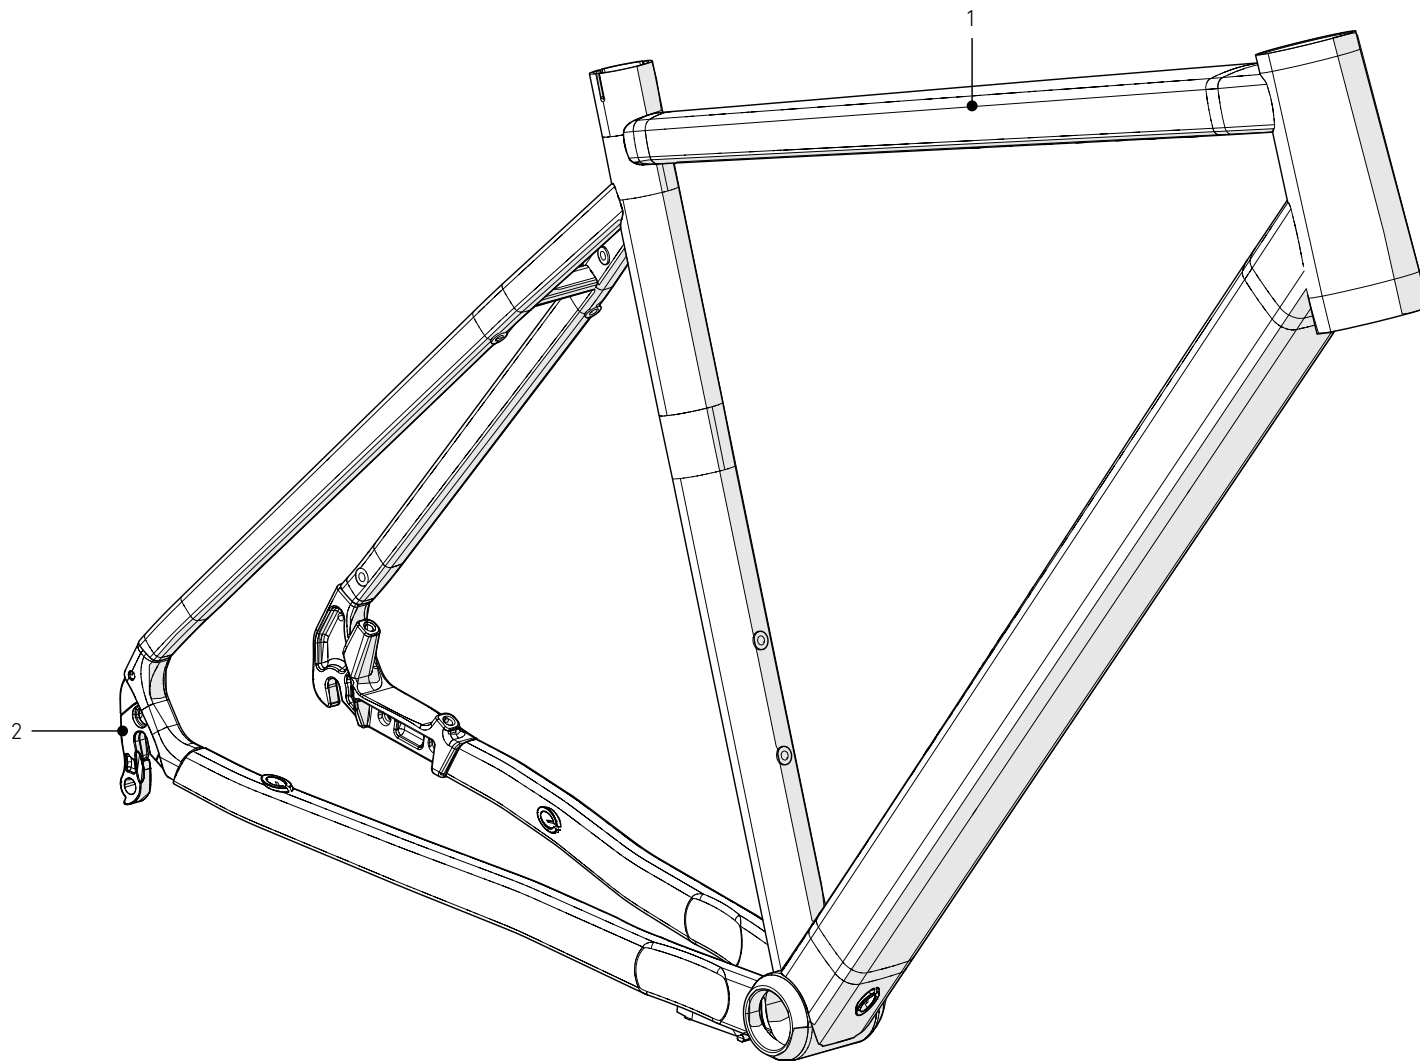

ROSE

ANY QUESTIONS?

rosebikes.de/support

ROSE Bikes GmbH
Schersweide 4
46395 Bocholt, Germany

B L A C K L A V A

FRAME DETAILS

BLACK LAVA

FRAME DETAILS

POS.	DESCRIPTION	SPECIFICATIONS	ART. NR.
1	frame	Highstep matt black	2335863
		Highstep matt light blue	2335864
		Midstep matt black	2335865
		Midstep matt light blue	2335866
2	derailleur hanger		227553301

BLACK LAVA

FRAME DETAILS

FRAME INTERFACES

BOTTOM BRACKET	BSA 68 mm
FRONT WHEEL AXLE	100 x 12 mm, Art. No. 227585701
REAR WHEEL AXLE	135 x 5 mm QR
FRONT BRAKE MOUNT	160 mm postmount
REAR BRAKE MOUNT	160 mm postmount
MAX Ø DISC	front: 180 mm / rear: 160 mm
Ø SEATPOST	30.9 mm
MAX. TIRE SIZE	28": 50 mm
MAX. CHAINRING SIZE	50T
FRONT DERAILLEUR MOUNT	yes
BOTTLE CAGE	high step: 2x / mid step: 1x

MAX SYSTEM WEIGHT (RIDER + BICYCLE + CLOTHING + GEAR + LUGGAGE): 130 KG

FRAME GEOMETRY

		19	21	23	25
SEATTUBE LENGTH [MM]	A	473	523	574	625
TOPTUBE LENGTH HORIZONTAL [MM]	B	572	585	598	610
HEADTUBE LENGTH [MM]	C	140	155	172	190
HEAD TUBE ANGLE	D	69,5°	70°	70°	70°
SEAT TUBE ANGLE	E	73°	73°	73°	73°
BB DROP [MM]	F	65	65	65	65
REAR CENTER [MM] (CHAINSTAY LENGTH)	G	458	458	458	458
WHEELBASE [MM]	H	1089,4	1097,6	1111,6	1124,5
REACH	K	381,8	389,9	398	404,8
STACK	L	622	638,4	654,3	671,2
FORK LENGTH [MM]	U	468	468	468	468