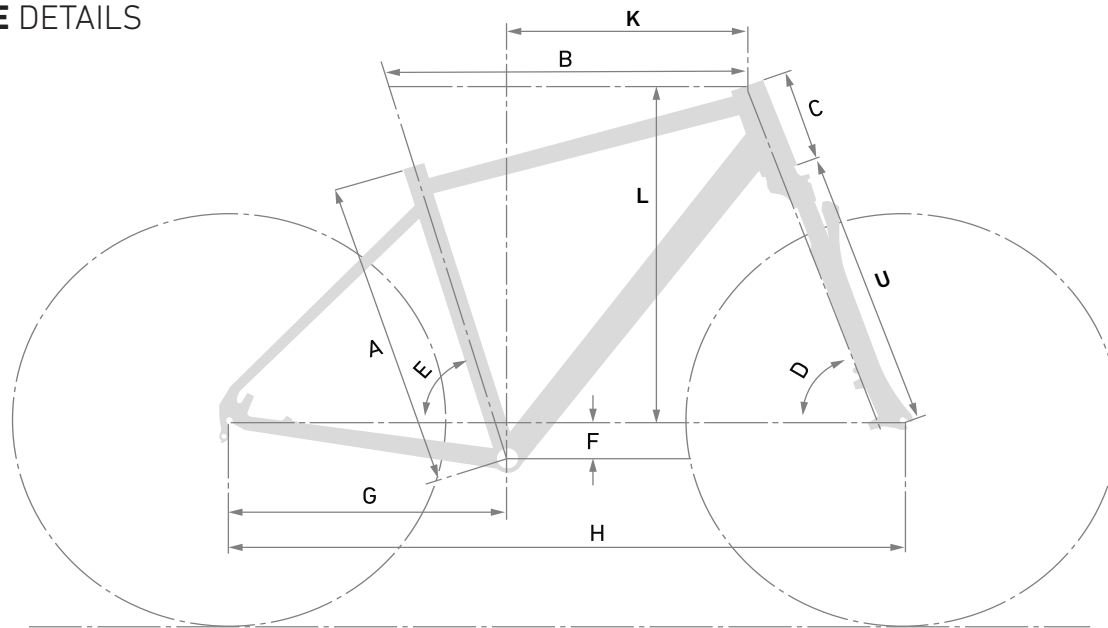

POS.	DESCRIPTION	SPECIFICATIONS	ART. NR.
1	frame	Highstep matt black	2335863
		Highstep matt light blue	2335864
		Midstep matt black	2335865
		Midstep matt light blue	2335866
2	derailleur hanger		227553301

BLACK LAVA

FRAME DETAILS

FRAME INTERFACES

BOTTOM BRACKET	BSA 68 mm
FRONT WHEEL AXLE	100 x 12 mm, Art. No. 227585701
REAR WHEEL AXLE	135 x 5 mm QR
FRONT BRAKE MOUNT	160 mm postmount
REAR BRAKE MOUNT	160 mm postmount
MAX Ø DISC	front: 180 mm / rear: 160 mm
Ø SEATPOST	30.9 mm
MAX. TIRE SIZE	28": 50 mm
MAX. CHAINRING SIZE	50T
FRONT DERAILLEUR MOUNT	yes
BOTTLE CAGE	high step: 2x / mid step: 1x

MAX SYSTEM WEIGHT (RIDER + BICYCLE + CLOTHING + GEAR + LUGGAGE): 130 KG

FRAME GEOMETRY

		19	21	23	25
SEATTUBE LENGTH [MM]	A	473	523	574	625
TOPTUBE LENGTH HORIZONTAL [MM]	B	572	585	598	610
HEADTUBE LENGTH [MM]	C	140	155	172	190
HEAD TUBE ANGLE	D	69,5°	70°	70°	70°
SEAT TUBE ANGLE	E	73°	73°	73°	73°
BB DROP [MM]	F	65	65	65	65
REAR CENTER [MM] (CHAINSTAY LENGTH)	G	458	458	458	458
WHEELBASE [MM]	H	1089,4	1097,6	1111,6	1124,5
REACH	K	381,8	389,9	398	404,8
STACK	L	622	638,4	654,3	671,2
FORK LENGTH [MM]	U	468	468	468	468