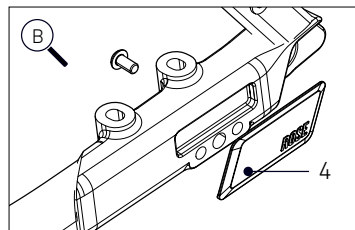

ROSE

ANY QUESTIONS?

rosebikes.de/support

ROSE Bikes GmbH
Schersweide 4
46395 Bocholt, Germany

S N E A K

FRAME DETAILS

SNEAK FRAME DETAILS

POS.	DESCRIPTION	SPECIFICATIONS	ART. NR.
1	frame	color: chalk	2319323
		color: faded denim	2319322
1B	frame mid step	color: chalk	2319325
		color: light mint	2319324
		color: light mint	2319327
2	fork	color: chalk	2324063
		color: faded denim	2319326
		color: light mint	2319327
3	derailleur hanger	standard	2330498
		direct mount	2297412
4	kick stand cover		2330527
5	front brake mount cover	color: chalk	2331997
		color: faded denim	2331990
		color: light mint	2331998
	kick stand screws	2x M6x20 mm	

SNEAK

FRAME DETAILS

FRAME GEOMETRY

		S	M	L	XL
SEATTUBE LENGTH [MM]	A	468	519	569	620
TOPTUBE LENGTH HORIZONTAL [MM]	B	575	590	603	615
HEAD TUBE LENGTH [MM]	C	135	155	175	202
HEAD TUBE ANGLE	D	70,5°	71°	71,5°	72°
SEAT TUBE ANGLE	E	72,5°	72,5°	72,5°	72,5°
BB DROP [MM]	F	60	60	60	60
REAR CENTER [MM] (CHAINSTAY LENGTH)	G	445	445	445	445
WHEELBASE [MM]	H	1065,9	1076,6	1084,9	1091,8
REACH [MM]	J	401	410	416	419
STACK [MM]	K	551	571	592	620
STACK TO REACH RATIO	O	1,37	1,39	1,42	1,48
FORK LENGTH [MM]	U	404,2	404,2	404,2	404,2
FORK OFFSET [MM]	P	47	47	47	47

FRAME INTERFACES

REAR WHEEL AXLE	12x142 mm: ROSE Art. Nr.: 233040501
REAR BRAKE MOUNT	Flatmount 160 mm
MAX Ø DISC	160 mm only!
Ø SEATPOST	30.9 mm
MAX. TIRE SIZE	700Cx47, with mud guards 700Cx42
MAX. CHAINRING SIZE	1x 46T
FRONT DERAILLEUR MOUNT	no
BOTTLE CAGE	yes, 2x
REAR RACK MOUNT	no
KICK STAND MOUNT	KSA18, for example 1595060001

FORK INTERFACES

FRONT WHEEL AXLE	12 x 100 mm: ROSE Art. Nr.: 227585701
FRONT BRAKE MOUNT	Flatmount 160 mm - 180 mm
MAX Ø DISC	180 mm
MAX. TIRE SIZE	700Cx47, with mud guards 700Cx42
LOWRIDER MOUNT	not compatible
BOTTLE CAGE	yes, 2x