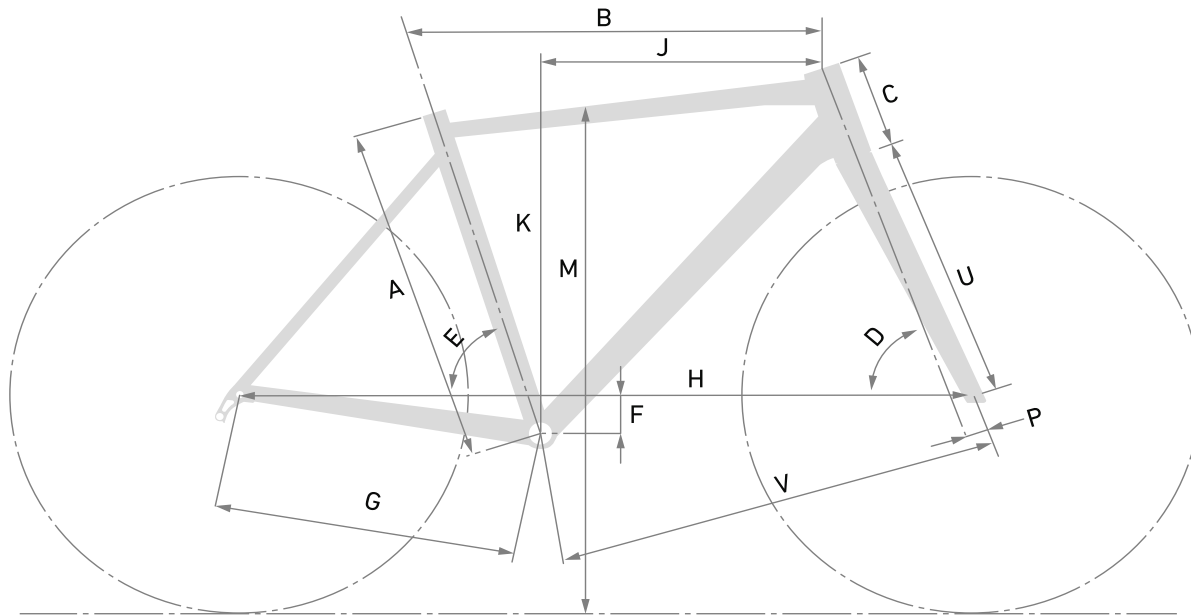

ROSE

ANY QUESTIONS?

rosebikes.de/support

ROSE Bikes GmbH
Schersweide 4
46395 Bocholt, Germany

S N E A K

FRAME DETAILS

SNEAK FRAME DETAILS

POS.	DESCRIPTION	SPECIFICATIONS	ART. NR.
1	frame	color: chalk	2319323
		color: faded denim	2319322
1B	frame mid step	color: chalk	2319325
		color: light mint	2319324
		color: light mint	2319327
2	fork	color: chalk	2324063
		color: faded denim	2319326
		color: light mint	2319327
3	derailleur hanger	standard	2330498
		direct mount	2297412
4	kick stand cover		2330527
5	front brake mount cover	color: chalk	2331997
		color: faded denim	2331990
		color: light mint	2331998
	kick stand screws	2x M6x20 mm	

SNEAK

FRAME DETAILS

FRAME GEOMETRY

		S	M	L	XL
SEATTUBE LENGTH [MM]	A	468	519	569	620
TOPTUBE LENGTH HORIZONTAL [MM]	B	575	590	603	615
HEAD TUBE LENGTH [MM]	C	135	155	175	202
HEAD TUBE ANGLE	D	70,5°	71°	71,5°	72°
SEAT TUBE ANGLE	E	72,5°	72,5°	72,5°	72,5°
BB DROP [MM]	F	60	60	60	60
REAR CENTER [MM] (CHAINSTAY LENGTH)	G	445	445	445	445
WHEELBASE [MM]	H	1065,9	1076,6	1084,9	1091,8
REACH [MM]	J	401	410	416	419
STACK [MM]	K	551	571	592	620
STACK TO REACH RATIO	O	1,37	1,39	1,42	1,48
FORK LENGTH [MM]	U	404,2	404,2	404,2	404,2
FORK OFFSET [MM]	P	47	47	47	47

FRAME INTERFACES

REAR WHEEL AXLE	12x142 mm: ROSE Art. Nr.: 233040501
REAR BRAKE MOUNT	Flatmount 160 mm
MAX Ø DISC	160 mm only!
Ø SEATPOST	30.9 mm
MAX. TIRE SIZE	700Cx47, with mud guards 700Cx42
MAX. CHAINRING SIZE	1x 46T
FRONT DERAILLEUR MOUNT	no
BOTTLE CAGE	yes, 2x
REAR RACK MOUNT	no
KICK STAND MOUNT	KSA18, for example 1595060001

FORK INTERFACES

FRONT WHEEL AXLE	12 x 100 mm: ROSE Art. Nr.: 227585701
FRONT BRAKE MOUNT	Flatmount 160 mm - 180 mm
MAX Ø DISC	180 mm
MAX. TIRE SIZE	700Cx47, with mud guards 700Cx42
LOWRIDER MOUNT	not compatible
BOTTLE CAGE	yes, 2x