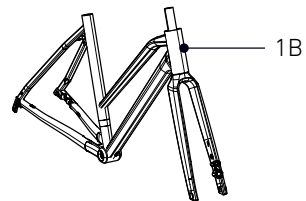

ROSE

ANY QUESTIONS?

rosebikes.de/support

ROSE Bikes GmbH
Schersweide 4
46395 Bocholt, Germany

S N E A K

FRAME DETAILS

SNEAK FRAME DETAILS

POS.	DESCRIPTION	SPECIFICATIONS	ART. NR.
1	frame	color: chalk	2319323
		color: faded denim	2319322
1B	frame mid step	color: chalk	2319325
		color: light mint	2319324
		color: light mint	2319327
2	fork	color: chalk	2324063
		color: faded denim	2319326
		color: light mint	2319327
3	derailleur hanger	standard	2330498
		direct mount	2297412
4	kick stand cover		2330527
5	front brake mount cover	color: chalk	2331997
		color: faded denim	2331990
		color: light mint	2331998
	kick stand screws	2x M6x20 mm	

SNEAK

FRAME DETAILS

FRAME GEOMETRY

		S	M	L	XL
SEATTUBE LENGTH [MM]	A	468	519	569	620
TOPTUBE LENGTH HORIZONTAL [MM]	B	575	590	603	615
HEAD TUBE LENGTH [MM]	C	135	155	175	202
HEAD TUBE ANGLE	D	70,5°	71°	71,5°	72°
SEAT TUBE ANGLE	E	72,5°	72,5°	72,5°	72,5°
BB DROP [MM]	F	60	60	60	60
REAR CENTER [MM] (CHAINSTAY LENGTH)	G	445	445	445	445
WHEELBASE [MM]	H	1065,9	1076,6	1084,9	1091,8
REACH [MM]	J	401	410	416	419
STACK [MM]	K	551	571	592	620
STACK TO REACH RATIO	O	1,37	1,39	1,42	1,48
FORK LENGTH [MM]	U	404,2	404,2	404,2	404,2
FORK OFFSET [MM]	P	47	47	47	47

FRAME INTERFACES

REAR WHEEL AXLE	12x142 mm: ROSE Art. Nr.: 233040501
REAR BRAKE MOUNT	Flatmount 160 mm
MAX Ø DISC	160 mm only!
Ø SEATPOST	30.9 mm
MAX. TIRE SIZE	700Cx47, with mud guards 700Cx42
MAX. CHAINRING SIZE	1x 46T
FRONT DERAILLEUR MOUNT	no
BOTTLE CAGE	yes, 2x
REAR RACK MOUNT	no
KICK STAND MOUNT	KSA18, for example 1595060001

FORK INTERFACES

FRONT WHEEL AXLE	12 x 100 mm: ROSE Art. Nr.: 227585701
FRONT BRAKE MOUNT	Flatmount 160 mm - 180 mm
MAX Ø DISC	180 mm
MAX. TIRE SIZE	700Cx47, with mud guards 700Cx42
LOWRIDER MOUNT	not compatible
BOTTLE CAGE	yes, 2x