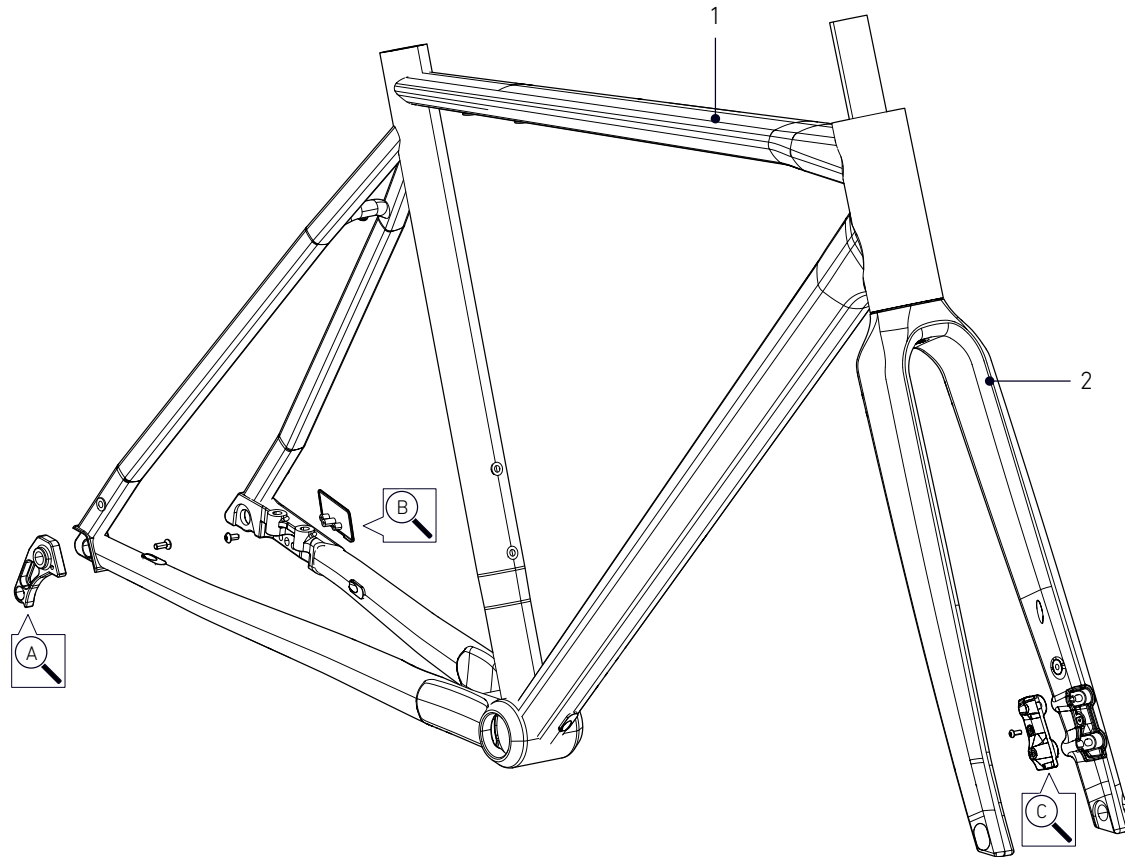

ROSE

ANY QUESTIONS?

rosebikes.de/support

ROSE Bikes GmbH
Schersweide 4
46395 Bocholt, Germany

S N E A K

FRAME DETAILS

SNEAK FRAME DETAILS

POS.	DESCRIPTION	SPECIFICATIONS	ART. NR.
1	frame	color: chalk	2319323
		color: faded denim	2319322
1B	frame mid step	color: chalk	2319325
		color: light mint	2319324
		color: light mint	2319327
2	fork	color: chalk	2324063
		color: faded denim	2319326
		color: light mint	2319327
3	derailleur hanger	standard	2330498
		direct mount	2297412
4	kick stand cover		2330527
5	front brake mount cover	color: chalk	2331997
		color: faded denim	2331990
		color: light mint	2331998
	kick stand screws	2x M6x20 mm	

SNEAK

FRAME DETAILS

FRAME GEOMETRY

		S	M	L	XL
SEATTUBE LENGTH [MM]	A	468	519	569	620
TOPTUBE LENGTH HORIZONTAL [MM]	B	575	590	603	615
HEAD TUBE LENGTH [MM]	C	135	155	175	202
HEAD TUBE ANGLE	D	70,5°	71°	71,5°	72°
SEAT TUBE ANGLE	E	72,5°	72,5°	72,5°	72,5°
BB DROP [MM]	F	60	60	60	60
REAR CENTER [MM] (CHAINSTAY LENGTH)	G	445	445	445	445
WHEELBASE [MM]	H	1065,9	1076,6	1084,9	1091,8
REACH [MM]	J	401	410	416	419
STACK [MM]	K	551	571	592	620
STACK TO REACH RATIO	O	1,37	1,39	1,42	1,48
FORK LENGTH [MM]	U	404,2	404,2	404,2	404,2
FORK OFFSET [MM]	P	47	47	47	47

FRAME INTERFACES

REAR WHEEL AXLE	12x142 mm: ROSE Art. Nr.: 233040501
REAR BRAKE MOUNT	Flatmount 160 mm
MAX Ø DISC	160 mm only!
Ø SEATPOST	30.9 mm
MAX. TIRE SIZE	700Cx47, with mud guards 700Cx42
MAX. CHAINRING SIZE	1x 46T
FRONT DERAILLEUR MOUNT	no
BOTTLE CAGE	yes, 2x
REAR RACK MOUNT	no
KICK STAND MOUNT	KSA18, for example 1595060001

FORK INTERFACES

FRONT WHEEL AXLE	12 x 100 mm: ROSE Art. Nr.: 227585701
FRONT BRAKE MOUNT	Flatmount 160 mm - 180 mm
MAX Ø DISC	180 mm
MAX. TIRE SIZE	700Cx47, with mud guards 700Cx42
LOWRIDER MOUNT	not compatible
BOTTLE CAGE	yes, 2x