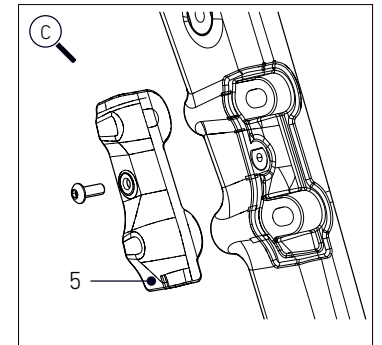

ROSE

ANY QUESTIONS?

rosebikes.de/support

ROSE Bikes GmbH
Schersweide 4
46395 Bocholt, Germany

S N E A K

FRAME DETAILS

SNEAK FRAME DETAILS

POS.	DESCRIPTION	SPECIFICATIONS	ART. NR.
1	frame	color: chalk	2319323
		color: faded denim	2319322
1B	frame mid step	color: chalk	2319325
		color: light mint	2319324
		color: light mint	2319327
2	fork	color: chalk	2324063
		color: faded denim	2319326
		color: light mint	2319327
3	derailleur hanger	standard	2330498
		direct mount	2297412
4	kick stand cover		2330527
5	front brake mount cover	color: chalk	2331997
		color: faded denim	2331990
		color: light mint	2331998
	kick stand screws	2x M6x20 mm	

SNEAK

FRAME DETAILS

FRAME GEOMETRY

		S	M	L	XL
SEATTUBE LENGTH [MM]	A	468	519	569	620
TOPTUBE LENGTH HORIZONTAL [MM]	B	575	590	603	615
HEAD TUBE LENGTH [MM]	C	135	155	175	202
HEAD TUBE ANGLE	D	70,5°	71°	71,5°	72°
SEAT TUBE ANGLE	E	72,5°	72,5°	72,5°	72,5°
BB DROP [MM]	F	60	60	60	60
REAR CENTER [MM] (CHAINSTAY LENGTH)	G	445	445	445	445
WHEELBASE [MM]	H	1065,9	1076,6	1084,9	1091,8
REACH [MM]	J	401	410	416	419
STACK [MM]	K	551	571	592	620
STACK TO REACH RATIO	O	1,37	1,39	1,42	1,48
FORK LENGTH [MM]	U	404,2	404,2	404,2	404,2
FORK OFFSET [MM]	P	47	47	47	47

FRAME INTERFACES

REAR WHEEL AXLE	12x142 mm: ROSE Art. Nr.: 233040501
REAR BRAKE MOUNT	Flatmount 160 mm
MAX Ø DISC	160 mm only!
Ø SEATPOST	30.9 mm
MAX. TIRE SIZE	700Cx47, with mud guards 700Cx42
MAX. CHAINRING SIZE	1x 46T
FRONT DERAILLEUR MOUNT	no
BOTTLE CAGE	yes, 2x
REAR RACK MOUNT	no
KICK STAND MOUNT	KSA18, for example 1595060001

FORK INTERFACES

FRONT WHEEL AXLE	12 x 100 mm: ROSE Art. Nr.: 227585701
FRONT BRAKE MOUNT	Flatmount 160 mm - 180 mm
MAX Ø DISC	180 mm
MAX. TIRE SIZE	700Cx47, with mud guards 700Cx42
LOWRIDER MOUNT	not compatible
BOTTLE CAGE	yes, 2x