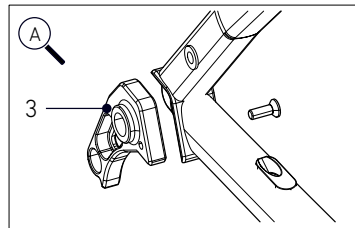

ROSE

ANY QUESTIONS?

rosebikes.de/support

ROSE Bikes GmbH
Schersweide 4
46395 Bocholt, Germany

S N E A K

FRAME DETAILS

SNEAK FRAME DETAILS

POS.	DESCRIPTION	SPECIFICATIONS	ART. NR.
1	frame	color: chalk	2319323
		color: faded denim	2319322
1B	frame mid step	color: chalk	2319325
		color: light mint	2319324
		color: light mint	2319327
2	fork	color: chalk	2324063
		color: faded denim	2319326
		color: light mint	2319327
3	derailleur hanger	standard	2330498
		direct mount	2297412
4	kick stand cover		2330527
5	front brake mount cover	color: chalk	2331997
		color: faded denim	2331990
		color: light mint	2331998
	kick stand screws	2x M6x20 mm	

SNEAK

FRAME DETAILS

FRAME GEOMETRY

		S	M	L	XL
SEATTUBE LENGTH [MM]	A	468	519	569	620
TOPTUBE LENGTH HORIZONTAL [MM]	B	575	590	603	615
HEAD TUBE LENGTH [MM]	C	135	155	175	202
HEAD TUBE ANGLE	D	70,5°	71°	71,5°	72°
SEAT TUBE ANGLE	E	72,5°	72,5°	72,5°	72,5°
BB DROP [MM]	F	60	60	60	60
REAR CENTER [MM] (CHAINSTAY LENGTH)	G	445	445	445	445
WHEELBASE [MM]	H	1065,9	1076,6	1084,9	1091,8
REACH [MM]	J	401	410	416	419
STACK [MM]	K	551	571	592	620
STACK TO REACH RATIO	O	1,37	1,39	1,42	1,48
FORK LENGTH [MM]	U	404,2	404,2	404,2	404,2
FORK OFFSET [MM]	P	47	47	47	47

FRAME INTERFACES

REAR WHEEL AXLE	12x142 mm: ROSE Art. Nr.: 233040501
REAR BRAKE MOUNT	Flatmount 160 mm
MAX Ø DISC	160 mm only!
Ø SEATPOST	30.9 mm
MAX. TIRE SIZE	700Cx47, with mud guards 700Cx42
MAX. CHAINRING SIZE	1x 46T
FRONT DERAILLEUR MOUNT	no
BOTTLE CAGE	yes, 2x
REAR RACK MOUNT	no
KICK STAND MOUNT	KSA18, for example 1595060001

FORK INTERFACES

FRONT WHEEL AXLE	12 x 100 mm: ROSE Art. Nr.: 227585701
FRONT BRAKE MOUNT	Flatmount 160 mm - 180 mm
MAX Ø DISC	180 mm
MAX. TIRE SIZE	700Cx47, with mud guards 700Cx42
LOWRIDER MOUNT	not compatible
BOTTLE CAGE	yes, 2x