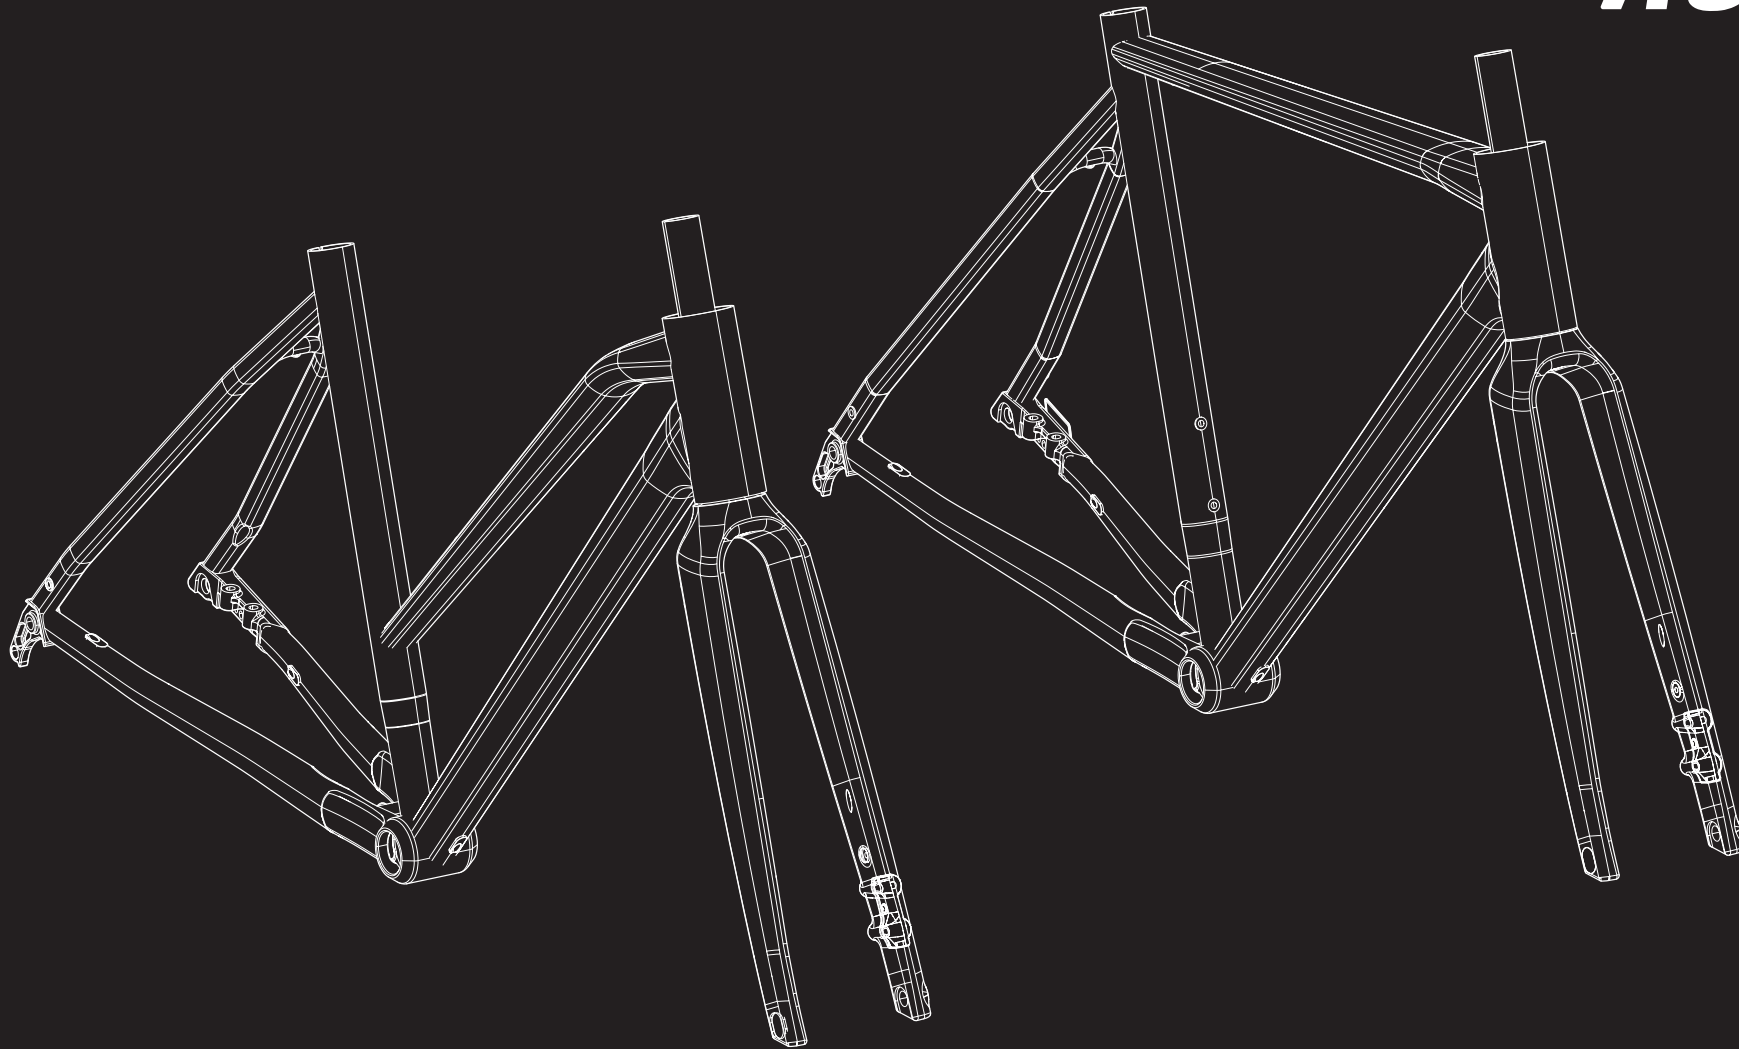

ROSE

ANY QUESTIONS?

rosebikes.de/support

ROSE Bikes GmbH
Schersweide 4
46395 Bocholt, Germany

S N E A K

FRAME DETAILS

SNEAK FRAME DETAILS

POS.	DESCRIPTION	SPECIFICATIONS	ART. NR.
1	frame	color: chalk	2319323
		color: faded denim	2319322
1B	frame mid step	color: chalk	2319325
		color: light mint	2319324
		color: light mint	2319327
2	fork	color: chalk	2324063
		color: faded denim	2319326
		color: light mint	2319327
3	derailleur hanger	standard	2330498
		direct mount	2297412
4	kick stand cover		2330527
5	front brake mount cover	color: chalk	2331997
		color: faded denim	2331990
		color: light mint	2331998
	kick stand screws	2x M6x20 mm	

SNEAK

FRAME DETAILS

FRAME GEOMETRY

		S	M	L	XL
SEATTUBE LENGTH [MM]	A	468	519	569	620
TOPTUBE LENGTH HORIZONTAL [MM]	B	575	590	603	615
HEAD TUBE LENGTH [MM]	C	135	155	175	202
HEAD TUBE ANGLE	D	70,5°	71°	71,5°	72°
SEAT TUBE ANGLE	E	72,5°	72,5°	72,5°	72,5°
BB DROP [MM]	F	60	60	60	60
REAR CENTER [MM] (CHAINSTAY LENGTH)	G	445	445	445	445
WHEELBASE [MM]	H	1065,9	1076,6	1084,9	1091,8
REACH [MM]	J	401	410	416	419
STACK [MM]	K	551	571	592	620
STACK TO REACH RATIO	O	1,37	1,39	1,42	1,48
FORK LENGTH [MM]	U	404,2	404,2	404,2	404,2
FORK OFFSET [MM]	P	47	47	47	47

FRAME INTERFACES

REAR WHEEL AXLE	12x142 mm: ROSE Art. Nr.: 233040501
REAR BRAKE MOUNT	Flatmount 160 mm
MAX Ø DISC	160 mm only!
Ø SEATPOST	30.9 mm
MAX. TIRE SIZE	700Cx47, with mud guards 700Cx42
MAX. CHAINRING SIZE	1x 46T
FRONT DERAILLEUR MOUNT	no
BOTTLE CAGE	yes, 2x
REAR RACK MOUNT	no
KICK STAND MOUNT	KSA18, for example 1595060001

FORK INTERFACES

FRONT WHEEL AXLE	12 x 100 mm: ROSE Art. Nr.: 227585701
FRONT BRAKE MOUNT	Flatmount 160 mm - 180 mm
MAX Ø DISC	180 mm
MAX. TIRE SIZE	700Cx47, with mud guards 700Cx42
LOWRIDER MOUNT	not compatible
BOTTLE CAGE	yes, 2x