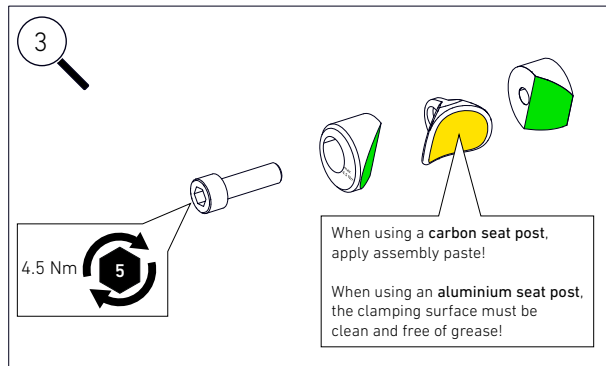

POS.	DESCRIPTION	SPECIFICATIONS	ART. NR.
1	frame	color: matte black	2317226
		color: salted caramel	2317227
2	fork	color: matte black	2317248
		color: salted caramel	2317249
3	seatpost clamp	3 pieces + fixing screw M6 x 20 mm	2303413
4	derailleur hanger	standard	2297412
		direct mount	2297413
5	rubber plug	screw head cover brake mount	2274682
6	rubber ring	dirt seal seat tube	2256912

GREASE	DYNAMIC GALLI BEARING 100 g	49217800
	DYNAMIC GALLI BEARING 400 g	49217900
CARBON ASSEMBLY PASTE	for example DYNAMIC, Art. Nr. 25377201	

REVEAL

AL FRAME DETAILS

FRAME GEOMETRY

SIZE		45	48	51	53	55	57	59	61	63	65
SEATTUBE LENGTH [MM]	A	420	445	475	495	505	515	535	560	580	605
TOPTUBE LENGTH HORIZONTAL [MM]	B	497	508	521	533	545	558	572	588	606	626
HEAD TUBE ANGLE	C	71°		71.5°	72°		72.5°	72.75°	73°	73.25°	73.5°
SEAT TUBE ANGLE	D	75°		74.5°	74.25°	74°	73.75°	73.5°	73.25°	73°	72.75°
WHEELBASE [MM]	E	963	975	973	980.5	993.5	999.5	1010	1026	1038	1058
FRONT CENTER [MM]	F	566	578	580.5	586	595.5	601.5	611	621.5	634	647.5
REAR CENTER [MM] (CHAINSTAY LENGTH)	G	404		406		409		414		420	
HEADTUBE LENGTH [MM]	H	120	140	133	147	163	180	193	210	228	245
STACK [MM]	I	493	512	533	548	563	581	591.5	608.5	627	644
REACH [MM]	J	365	371	373	378.5	383.5	388.5	397	405	414.5	426
BB DROP [MM]	K	59		73			70				
STANDOVER HEIGHT [MM]	L	698	720	758	775	793	811	829	847	865	882