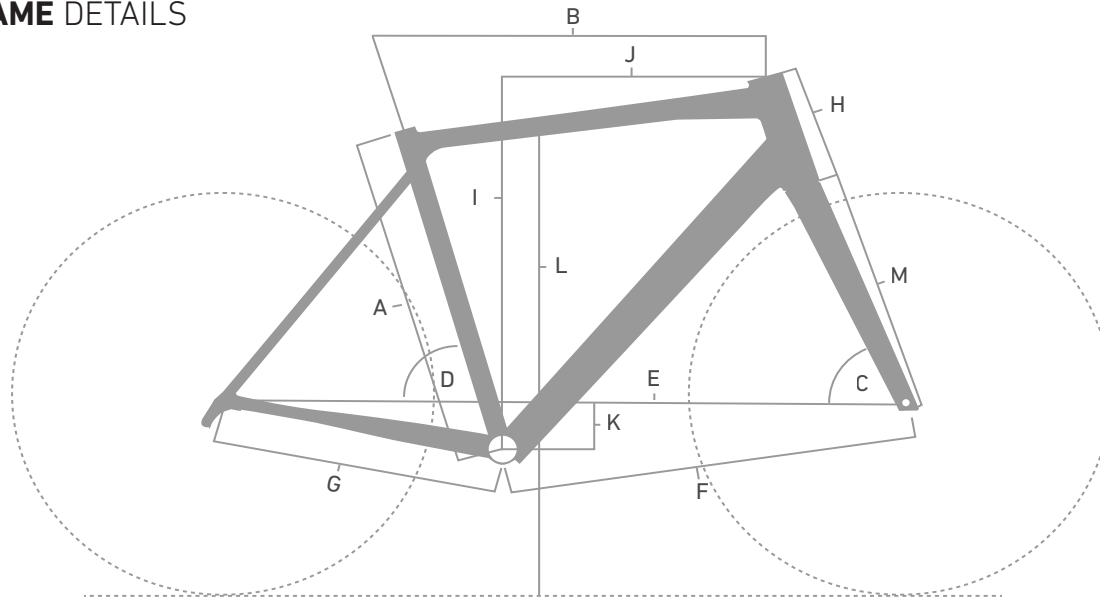

POS.	DESCRIPTION	SPECIFICATIONS	ART. NR.
1	frame	color: matte black	2317226
		color: salted caramel	2317227
2	fork	color: matte black	2317248
		color: salted caramel	2317249
3	seatpost clamp	3 pieces + fixing screw M6 x 20 mm	2303413
4	derailleur hanger	standard	2297412
		direct mount	2297413
5	rubber plug	screw head cover brake mount	2274682
6	rubber ring	dirt seal seat tube	2256912

GREASE	DYNAMIC GALLI BEARING 100 g	49217800
	DYNAMIC GALLI BEARING 400 g	49217900
CARBON ASSEMBLY PASTE	for example DYNAMIC, Art. Nr. 25377201	

REVEAL

AL FRAME DETAILS

FRAME GEOMETRY

SIZE		45	48	51	53	55	57	59	61	63	65
SEATTUBE LENGTH [MM]	A	420	445	475	495	505	515	535	560	580	605
TOPTUBE LENGTH HORIZONTAL [MM]	B	497	508	521	533	545	558	572	588	606	626
HEAD TUBE ANGLE	C	71°		71.5°	72°		72.5°	72.75°	73°	73.25°	73.5°
SEAT TUBE ANGLE	D	75°		74.5°	74.25°	74°	73.75°	73.5°	73.25°	73°	72.75°
WHEELBASE [MM]	E	963	975	973	980.5	993.5	999.5	1010	1026	1038	1058
FRONT CENTER [MM]	F	566	578	580.5	586	595.5	601.5	611	621.5	634	647.5
REAR CENTER [MM] (CHAINSTAY LENGTH)	G	404		406		409		414		420	
HEADTUBE LENGTH [MM]	H	120	140	133	147	163	180	193	210	228	245
STACK [MM]	I	493	512	533	548	563	581	591.5	608.5	627	644
REACH [MM]	J	365	371	373	378.5	383.5	388.5	397	405	414.5	426
BB DROP [MM]	K	59		73			70				
STANDOVER HEIGHT [MM]	L	698	720	758	775	793	811	829	847	865	882

FRAME INTERFACES

BOTTOM BRACKET	Shimano: SM-BB72-41B Pressfit
HEADSET	ACROS, Art. Nr. 232407801
REAR WHEEL AXLE	142x12 mm, 163 mm length, M12x1.5 mm
REAR BRAKE MOUNT	160 mm Flatmount
MAX Ø BRAKE DISC	160 mm
Ø SEATPOST	27.2 mm
MAX. TIRE SIZE	28": 32 mm / 650B: 28 mm
MAX. CHAINRING SIZE	50 / 34
FRONT DERAILLEUR MOUNT	yes
BOTTLE CAGE	yes, 2x

FORK INTERFACES

FRONT WHEEL AXLE	100x12 mm, 121 mm length, M12x1.5 mm
FRONT BRAKE MOUNT	160 mm Flatmount
MAX Ø BRAKE DISC	160 mm
MAX. TIRE SIZE	28": 32 mm / 650B: 28 mm
LOWRIDER MOUNT	not compatible
BOTTLE CAGE	no