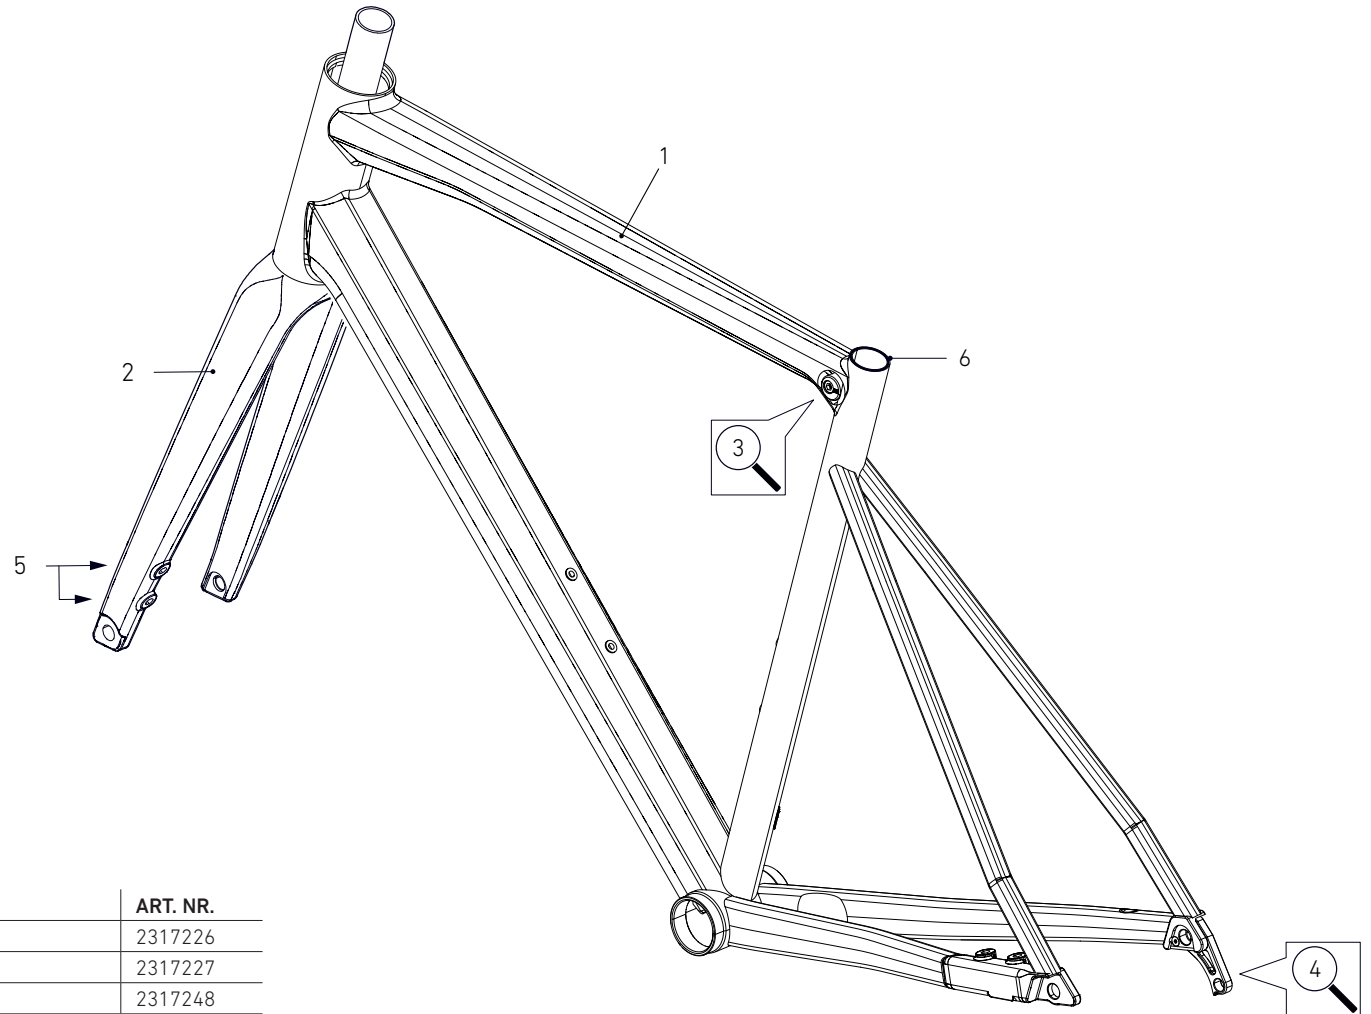

POS.	DESCRIPTION	SPECIFICATIONS	ART. NR.
1	frame	color: matte black	2317226
		color: salted caramel	2317227
2	fork	color: matte black	2317248
		color: salted caramel	2317249
3	seatpost clamp	3 pieces + fixing screw M6 x 20 mm	2303413
4	derailleur hanger	standard	2297412
		direct mount	2297413
5	rubber plug	screw head cover brake mount	2274682
6	rubber ring	dirt seal seat tube	2256912

GREASE	DYNAMIC GALLI BEARING 100 g	49217800
	DYNAMIC GALLI BEARING 400 g	49217900
CARBON ASSEMBLY PASTE	for example DYNAMIC, Art. Nr. 25377201	

REVEAL

AL FRAME DETAILS

FRAME GEOMETRY

SIZE		45	48	51	53	55	57	59	61	63	65
SEATTUBE LENGTH [MM]	A	420	445	475	495	505	515	535	560	580	605
TOPTUBE LENGTH HORIZONTAL [MM]	B	497	508	521	533	545	558	572	588	606	626
HEAD TUBE ANGLE	C	71°		71.5°	72°		72.5°	72.75°	73°	73.25°	73.5°
SEAT TUBE ANGLE	D	75°		74.5°	74.25°	74°	73.75°	73.5°	73.25°	73°	72.75°
WHEELBASE [MM]	E	963	975	973	980.5	993.5	999.5	1010	1026	1038	1058
FRONT CENTER [MM]	F	566	578	580.5	586	595.5	601.5	611	621.5	634	647.5
REAR CENTER [MM] (CHAINSTAY LENGTH)	G	404		406		409		414		420	
HEADTUBE LENGTH [MM]	H	120	140	133	147	163	180	193	210	228	245
STACK [MM]	I	493	512	533	548	563	581	591.5	608.5	627	644
REACH [MM]	J	365	371	373	378.5	383.5	388.5	397	405	414.5	426
BB DROP [MM]	K	59		73			70				
STANDOVER HEIGHT [MM]	L	698	720	758	775	793	811	829	847	865	882

FRAME INTERFACES

BOTTOM BRACKET	Shimano: SM-BB72-41B Pressfit
HEADSET	ACROS, Art. Nr. 232407801
REAR WHEEL AXLE	142x12 mm, 163 mm length, M12x1.5 mm
REAR BRAKE MOUNT	160 mm Flatmount
MAX Ø BRAKE DISC	160 mm
Ø SEATPOST	27.2 mm
MAX. TIRE SIZE	28": 32 mm / 650B: 28 mm
MAX. CHAINRING SIZE	50 / 34
FRONT DERAILLEUR MOUNT	yes
BOTTLE CAGE	yes, 2x

FORK INTERFACES

FRONT WHEEL AXLE	100x12 mm, 121 mm length, M12x1.5 mm
FRONT BRAKE MOUNT	160 mm Flatmount
MAX Ø BRAKE DISC	160 mm
MAX. TIRE SIZE	28": 32 mm / 650B: 28 mm
LOWRIDER MOUNT	not compatible
BOTTLE CAGE	no