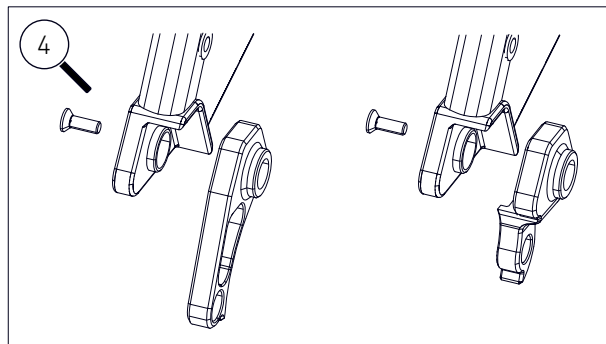

POS.	DESCRIPTION	SPECIFICATIONS	ART. NR.
1	frame	color: matte black	2317226
		color: salted caramel	2317227
2	fork	color: matte black	2317248
		color: salted caramel	2317249
3	seatpost clamp	3 pieces + fixing screw M6 x 20 mm	2303413
4	derailleur hanger	standard	2297412
		direct mount	2297413
5	rubber plug	screw head cover brake mount	2274682
6	rubber ring	dirt seal seat tube	2256912

GREASE	DYNAMIC GALLI BEARING 100 g	49217800
	DYNAMIC GALLI BEARING 400 g	49217900
CARBON ASSEMBLY PASTE	for example DYNAMIC, Art. Nr. 25377201	

REVEAL

AL FRAME DETAILS

FRAME GEOMETRY

SIZE		45	48	51	53	55	57	59	61	63	65
SEATTUBE LENGTH [MM]	A	420	445	475	495	505	515	535	560	580	605
TOPTUBE LENGTH HORIZONTAL [MM]	B	497	508	521	533	545	558	572	588	606	626
HEAD TUBE ANGLE	C	71°		71.5°	72°		72.5°	72.75°	73°	73.25°	73.5°
SEAT TUBE ANGLE	D	75°		74.5°	74.25°	74°	73.75°	73.5°	73.25°	73°	72.75°
WHEELBASE [MM]	E	963	975	973	980.5	993.5	999.5	1010	1026	1038	1058
FRONT CENTER [MM]	F	566	578	580.5	586	595.5	601.5	611	621.5	634	647.5
REAR CENTER [MM] (CHAINSTAY LENGTH)	G	404		406		409		414		420	
HEADTUBE LENGTH [MM]	H	120	140	133	147	163	180	193	210	228	245
STACK [MM]	I	493	512	533	548	563	581	591.5	608.5	627	644
REACH [MM]	J	365	371	373	378.5	383.5	388.5	397	405	414.5	426
BB DROP [MM]	K	59		73			70				
STANDOVER HEIGHT [MM]	L	698	720	758	775	793	811	829	847	865	882

FRAME INTERFACES

BOTTOM BRACKET	Shimano: SM-BB72-41B Pressfit
HEADSET	ACROS, Art. Nr. 232407801
REAR WHEEL AXLE	142x12 mm, 163 mm length, M12x1.5 mm
REAR BRAKE MOUNT	160 mm Flatmount
MAX Ø BRAKE DISC	160 mm
Ø SEATPOST	27.2 mm
MAX. TIRE SIZE	28": 32 mm / 650B: 28 mm
MAX. CHAINRING SIZE	50 / 34
FRONT DERAILLEUR MOUNT	yes
BOTTLE CAGE	yes, 2x

FORK INTERFACES

FRONT WHEEL AXLE	100x12 mm, 121 mm length, M12x1.5 mm
FRONT BRAKE MOUNT	160 mm Flatmount
MAX Ø BRAKE DISC	160 mm
MAX. TIRE SIZE	28": 32 mm / 650B: 28 mm
LOWRIDER MOUNT	not compatible
BOTTLE CAGE	no