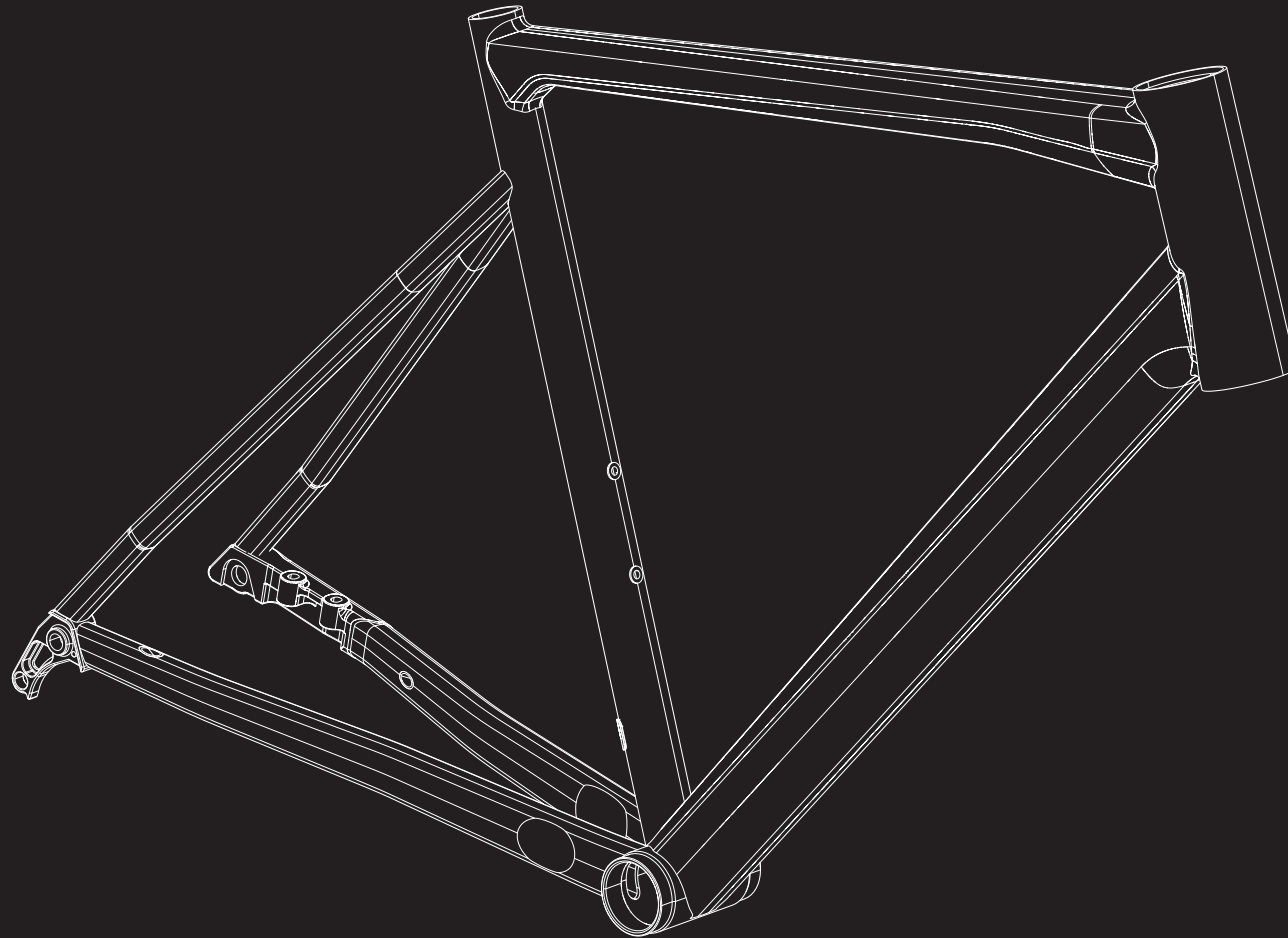

ROSE

ANY QUESTIONS?

rosebikes.de/support

ROSE Bikes GmbH
Schersweide 4
46395 Bocholt, Germany

REVEAL

AL FRAME DETAILS