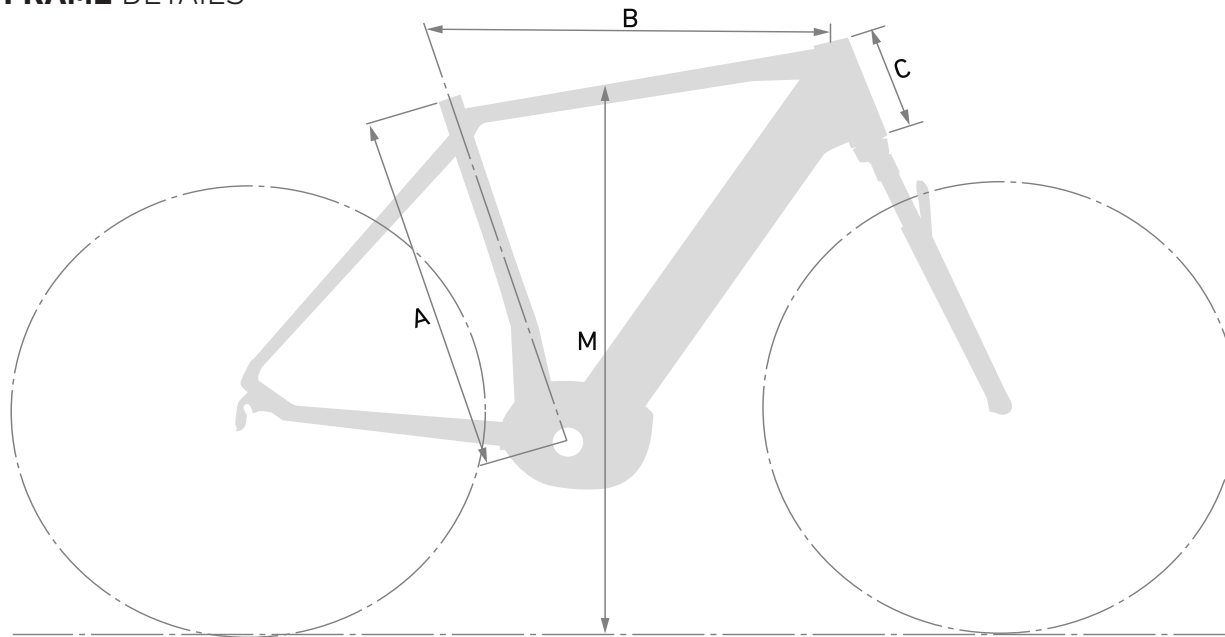

POS.	DESCRIPTION	SPECIFICATIONS	ART. NR.
1	frame LowStep	color: slate	2352974
		color: sage	2352975
2	frame MidStep	color: slate	2352972
		color: sage	2352973
3	frame HighStep	color: slate	2352968
		color: sage	2352969
2	fork	SF24-NRX32-D-Coil-LOR-DS-15AH2-29 63mm/ L272mm	235170801
3	belt drive insert	3 piece belt drive insert / 2x M4 x 14 mm	
4	slider	QR / no derailleur hanger / 4x M6 x 16 mm	2306421
		QR / hanger left / 4x M6 x 16 mm	2339537
5	H/T rubber cable routing		231356801

X T R A W A T T

FRAME DETAILS

FRAME INTERFACES

BOTTOM BRACKET	Bosch Gen3
FRONT WHEEL AXLE	15mm true axle 100 mm
REAR WHEEL AXLE	135 QR
FRONT BRAKE MOUNT	PM 180 mm
REAR BRAKE MOUNT	PM 160 mm
MAX Ø DISC	180 mm
Ø SEATPOST	31.6 mm
MAX. TIRE SIZE	XTRA WATT EVO PLUS: 700Cx50
MAX. CHAINRING SIZE	50T
FRONT DERAILLEUR MOUNT	no
BOTTLE CAGE	no

MAX SYSTEM WEIGHT (RIDER + BICYCLE + CLOTHING + GEAR + LUGGAGE): 130 KG

BICYCLE WEIGHT: 28,1 KG +/- 2,5%

INTENDED USE: DIN 17406 CATEGORY 2

FRAME GEOMETRY

		19" HIGHSTEP	21" HIGHSTEP	23" HIGHSTEP	25" HIGHSTEP	17" MIDSTEP	19" MIDSTEP	21" MIDSTEP	23" MIDSTEP	17" LOWSTEP	19" LOWSTEP	21" LOWSTEP	23" LOWSTEP
SEATTUBE LENGTH [MM]	A	483	533	584	635	432	483	533	584	432	483	533	584
TOPTUBE LENGTH HORIZONTAL [MM]	B	590	600	612	622	580	590	600	612	600	610	615	622
HEADTUBE LENGTH [MM]	C	150	150	175	200	148	150	150	175	175	175	175	200
HEAD TUBE ANGLE	D	72.5°	70°	72.5°	70°	69°	72.5°	70°	70°	69°	69.5°	70°	70°
SEAT TUBE ANGLE	E	69°	72.5°	70°	72.5°	72.5°	69°	72.5°	72.5°	72.5°			
BB DROP [MM]	F	60				60				60			
REAR CENTER [MM] (CHAINSTAY LENGTH) [MM]	G	487				487				487			
WHEELBASE [MM]	H	1139	1138	1151	1162	1129	1139	1138	1151	1151	1155	1154	1162
STAND-OVER HEIGHT	M												