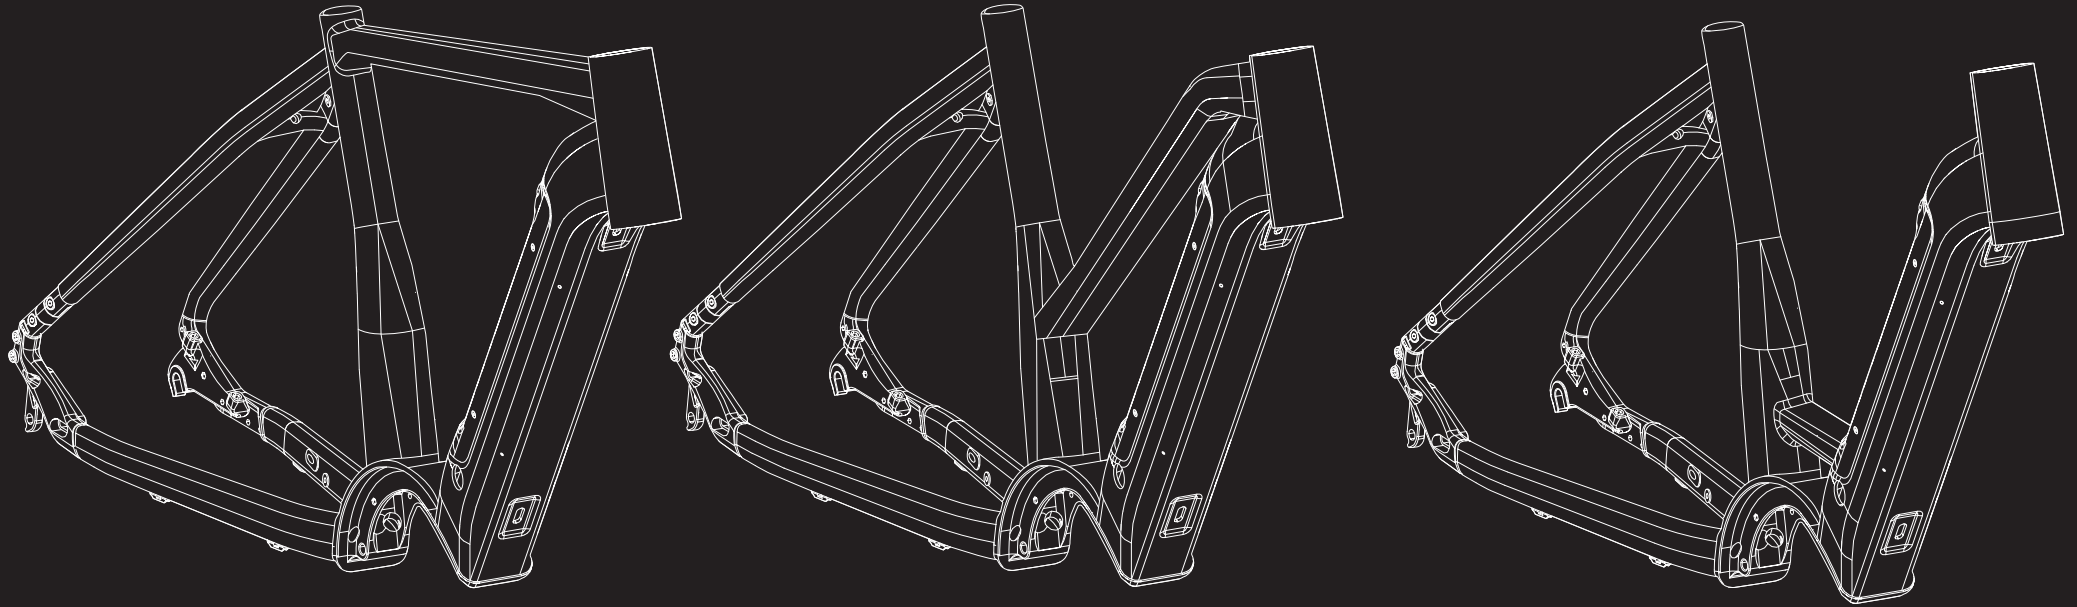

ROSE

ANY QUESTIONS?

rosebikes.de/support

ROSE Bikes GmbH
Schersweide 4
46395 Bocholt, Germany

X T R A W A T T

FRAME DETAILS
MODELYEAR 2025

X T R A W A T T

FRAME DETAILS COMFORT

POS.	DESCRIPTION	SPECIFICATIONS	ART. NR.
1	frame LowStep	color: slate	2352974
		color: sage	2352975
2	frame MidStep	color: slate	2352972
		color: sage	2352973
3	frame HighStep	color: slate	2352968
		color: sage	2352969
2	fork	SF24-NRX32-D-Coil-LOR-DS-15AH2-29 63mm/ L272mm	235170801
3	belt drive insert	3 piece belt drive insert / 2x M4 x 14 mm	
4	slider	QR / no derailleur hanger / 4x M6 x 16 mm	2306421
		QR / hanger left / 4x M6 x 16 mm	2339537
5	H/T rubber cable routing		231356801

X T R A W A T T

FRAME DETAILS

FRAME INTERFACES

BOTTOM BRACKET	Bosch Gen3
FRONT WHEEL AXLE	15mm true axle 100 mm
REAR WHEEL AXLE	135 QR
FRONT BRAKE MOUNT	PM 180 mm
REAR BRAKE MOUNT	PM 160 mm
MAX Ø DISC	180 mm
Ø SEATPOST	31.6 mm
MAX. TIRE SIZE	XTRA WATT EVO PLUS: 700Cx50
MAX. CHAINRING SIZE	50T
FRONT DERAILLEUR MOUNT	no
BOTTLE CAGE	no

MAX SYSTEM WEIGHT (RIDER + BICYCLE + CLOTHING + GEAR + LUGGAGE): 130 KG

BICYCLE WEIGHT: 28,1 KG +/- 2,5%

INTENDED USE: DIN 17406 CATEGORY 2

FRAME GEOMETRY

		19" HIGHSTEP	21" HIGHSTEP	23" HIGHSTEP	25" HIGHSTEP	17" MIDSTEP	19" MIDSTEP	21" MIDSTEP	23" MIDSTEP	17" LOWSTEP	19" LOWSTEP	21" LOWSTEP	23" LOWSTEP
SEATTUBE LENGTH [MM]	A	483	533	584	635	432	483	533	584	432	483	533	584
TOPTUBE LENGTH HORIZONTAL [MM]	B	590	600	612	622	580	590	600	612	600	610	615	622
HEADTUBE LENGTH [MM]	C	150	150	175	200	148	150	150	175	175	175	175	200
HEAD TUBE ANGLE	D	72.5°	70°	72.5°	70°	69°	72.5°	70°	70°	69°	69.5°	70°	70°
SEAT TUBE ANGLE	E	69°	72.5°	70°	72.5°	72.5°	69°	72.5°	72.5°	72.5°			
BB DROP [MM]	F	60				60				60			
REAR CENTER [MM] (CHAINSTAY LENGTH) [MM]	G	487				487				487			
WHEELBASE [MM]	H	1139	1138	1151	1162	1129	1139	1138	1151	1151	1155	1154	1162
STAND-OVER HEIGHT	M												