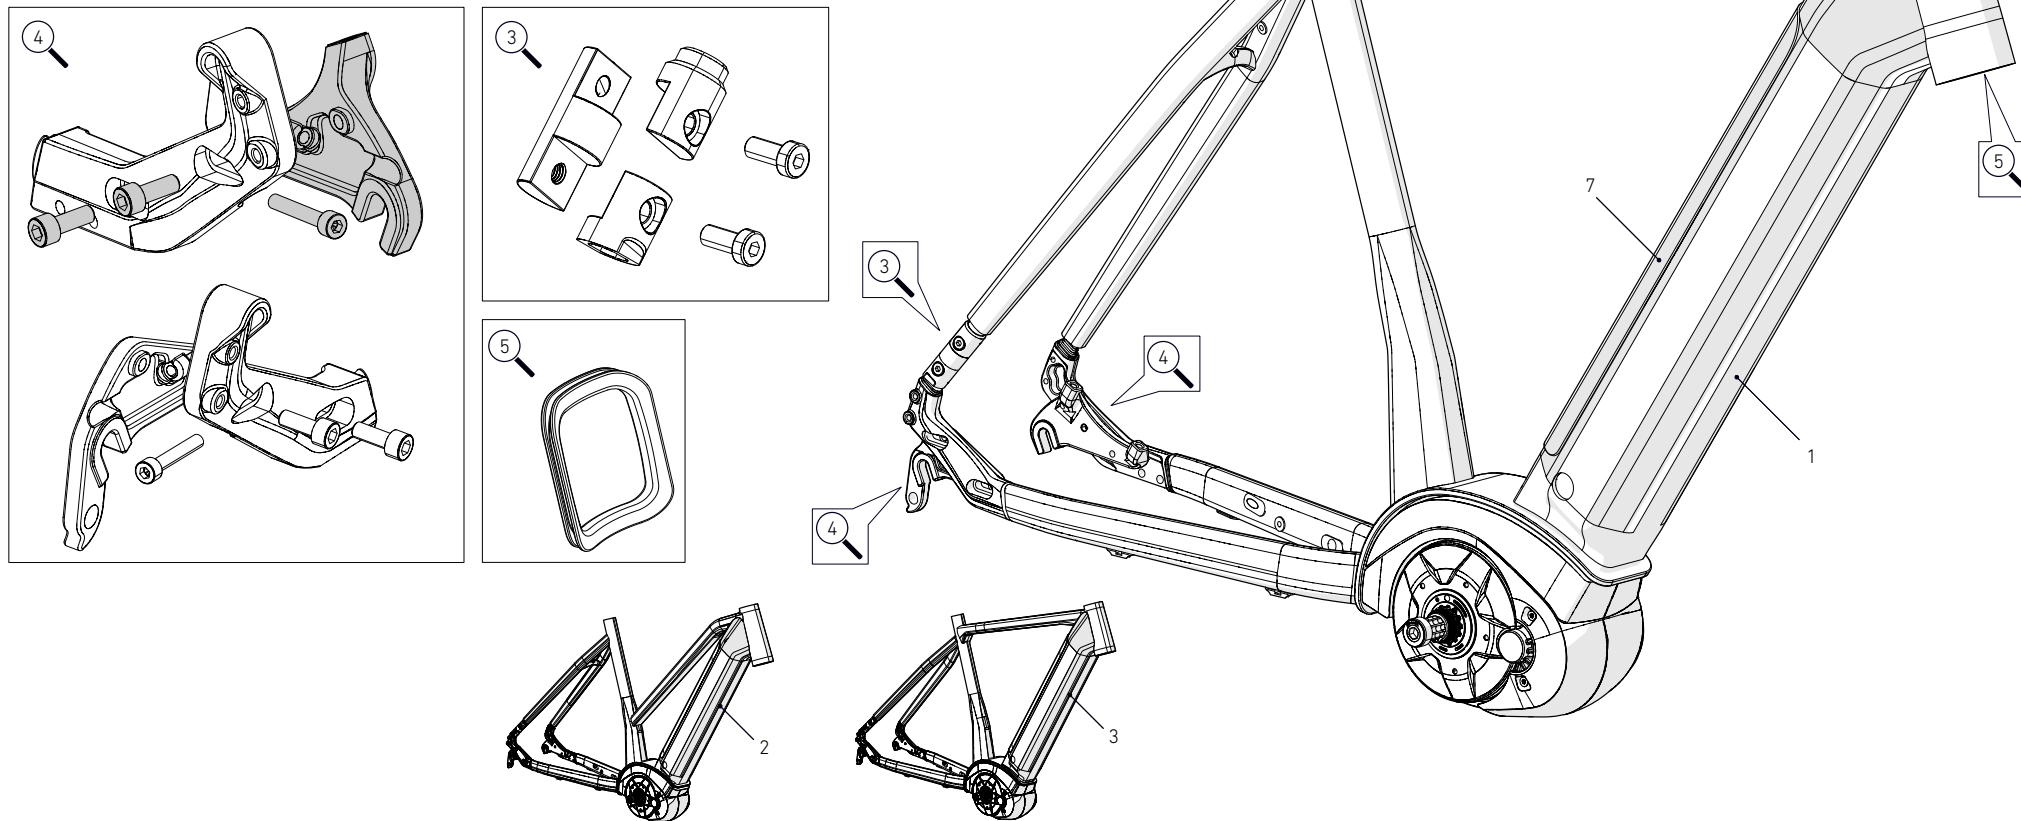

POS.	DESCRIPTION	SPECIFICATIONS	ART. NR.
1	frame LowStep	color: slate	2352974
		color: sage	2352975
2	frame MidStep	color: slate	2352972
		color: sage	2352973
3	frame HighStep	color: slate	2352968
		color: sage	2352969
2	fork	SF24-NRX32-D-Coil-LOR-DS-15AH2-29 63mm/ L272mm	235170801
3	belt drive insert	3 piece belt drive insert / 2x M4 x 14 mm	
4	slider	QR / no derailleur hanger / 4x M6 x 16 mm	2306421
		QR / hanger left / 4x M6 x 16 mm	2339537
5	H/T rubber cable routing		231356801

X T R A W A T T

FRAME DETAILS

FRAME INTERFACES

BOTTOM BRACKET	Bosch Gen3
FRONT WHEEL AXLE	15mm true axle 100 mm
REAR WHEEL AXLE	135 QR
FRONT BRAKE MOUNT	PM 180 mm
REAR BRAKE MOUNT	PM 160 mm
MAX Ø DISC	180 mm
Ø SEATPOST	31.6 mm
MAX. TIRE SIZE	XTRA WATT EVO PLUS: 700Cx50
MAX. CHAINRING SIZE	50T
FRONT DERAILLEUR MOUNT	no
BOTTLE CAGE	no

MAX SYSTEM WEIGHT (RIDER + BICYCLE + CLOTHING + GEAR + LUGGAGE): 130 KG

BICYCLE WEIGHT: 28,1 KG +/- 2,5%

INTENDED USE: DIN 17406 CATEGORY 2

FRAME GEOMETRY

		19" HIGHSTEP	21" HIGHSTEP	23" HIGHSTEP	25" HIGHSTEP	17" MIDSTEP	19" MIDSTEP	21" MIDSTEP	23" MIDSTEP	17" LOWSTEP	19" LOWSTEP	21" LOWSTEP	23" LOWSTEP
SEATTUBE LENGTH [MM]	A	483	533	584	635	432	483	533	584	432	483	533	584
TOPTUBE LENGTH HORIZONTAL [MM]	B	590	600	612	622	580	590	600	612	600	610	615	622
HEADTUBE LENGTH [MM]	C	150	150	175	200	148	150	150	175	175	175	175	200
HEAD TUBE ANGLE	D	72.5°	70°	72.5°	70°	69°	72.5°	70°	70°	69°	69.5°	70°	70°
SEAT TUBE ANGLE	E	69°	72.5°	70°	72.5°	72.5°	69°	72.5°	72.5°	72.5°			
BB DROP [MM]	F	60				60				60			
REAR CENTER [MM] (CHAINSTAY LENGTH) [MM]	G	487				487				487			
WHEELBASE [MM]	H	1139	1138	1151	1162	1129	1139	1138	1151	1151	1155	1154	1162
STAND-OVER HEIGHT	M												