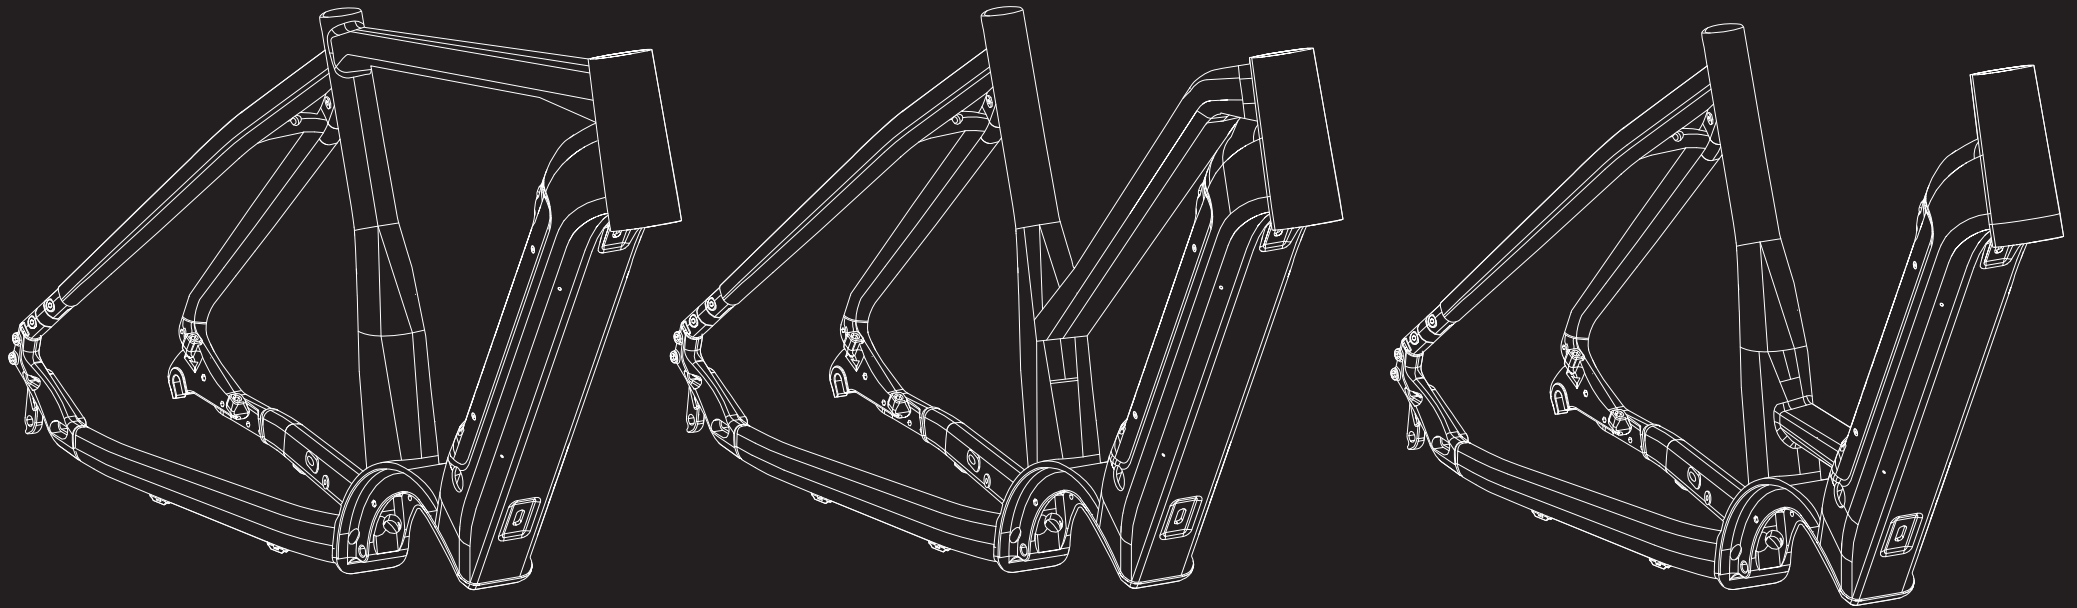

ROSE

ANY QUESTIONS?

rosebikes.de/support

ROSE Bikes GmbH
Schersweide 4
46395 Bocholt, Germany

XTRA WATT

FRAME DETAILS
MODELYEAR 2021