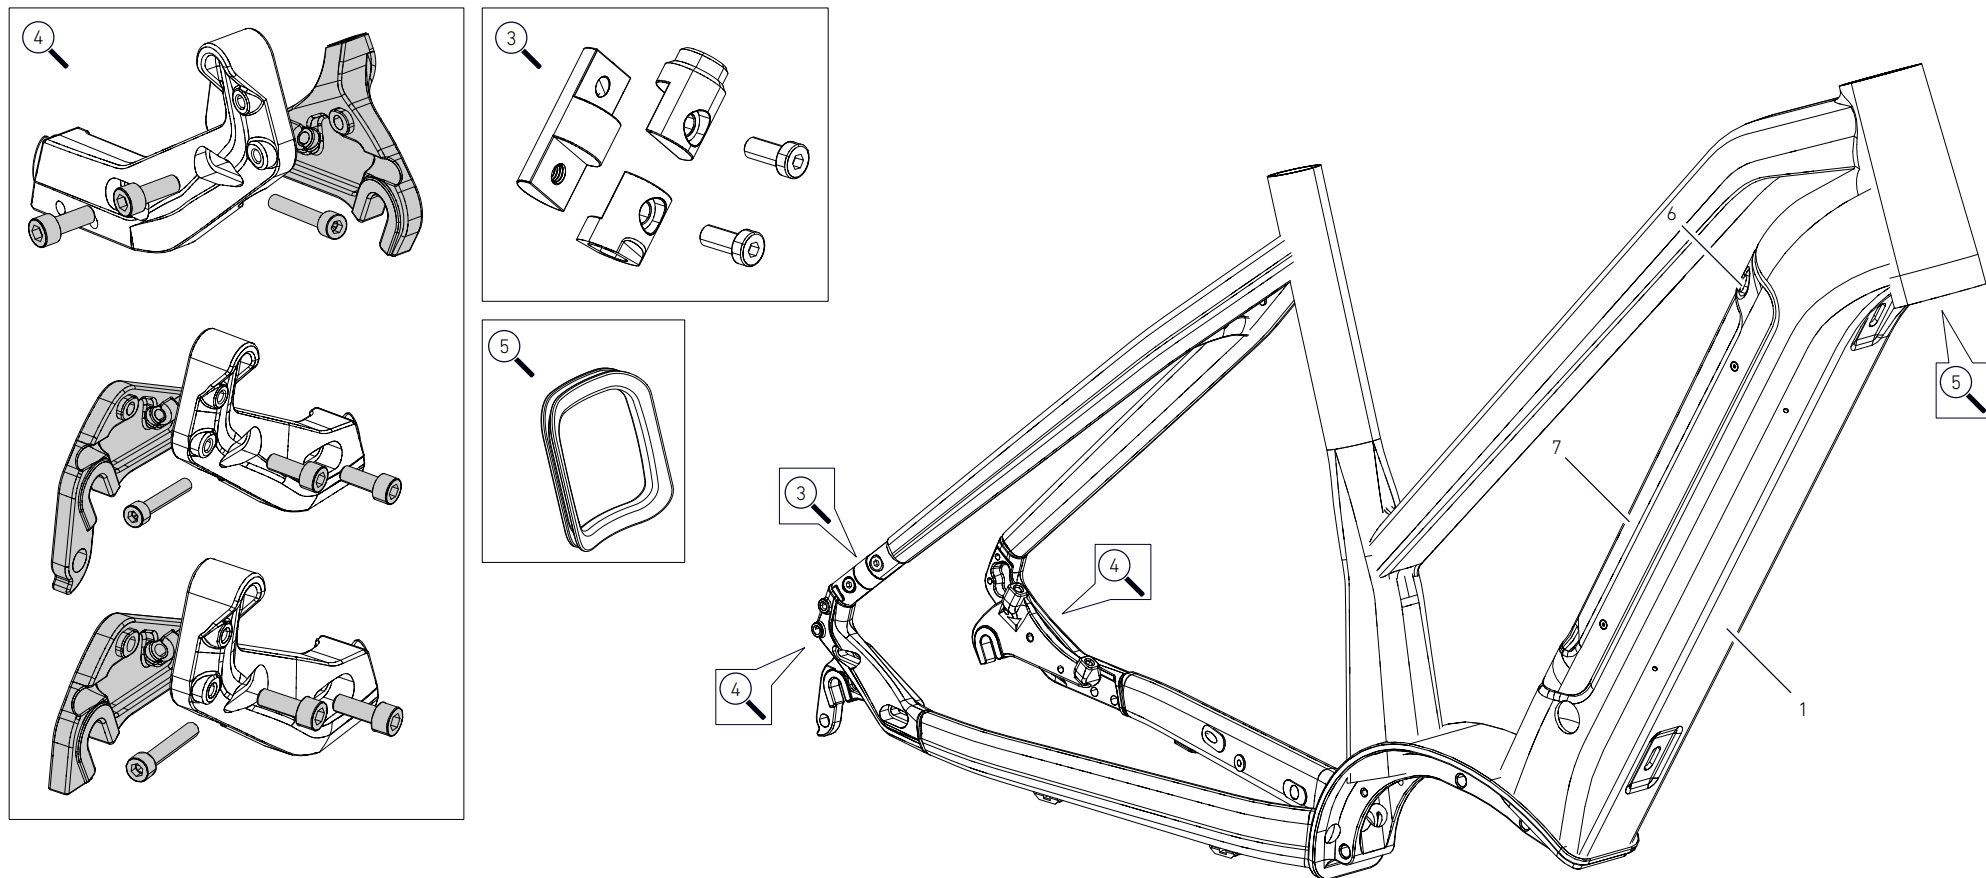

XTRA WATT

FRAME DETAILS MIXTY

POS.	DESCRIPTION	SPECIFICATIONS	ART. NR.
1	frame	color: matt off white	2302190
		color: matt silver grey	2302191
2	fork	color: matt black / suspension fork	2288470
		color: matt black / rigid fork	2284211
3	belt drive insert	3 piece belt drive insert / 2x M4 x 14 mm	
4	slider	QR / derailleur hanger / 4x M6 x 16 mm	2306420
		QR / no derailleur hanger / 4x M6 x 16 mm	2306421
		QR / hanger left / 4x M6 x 16 mm	2339537
5	H/T rubber cable routing		2313568

POS.	DESCRIPTION	SPECIFICATIONS	ART. NR.
6	battery cover plug		
7	battery cover	max. load for the eyelets: 1.5 kg!	2267560
	cable clamp	4x clamp / 4x M3 x 8 mm	2273976
	cable routing foam	1x	
	charging port cover plug		2314750
	GREASE	Motorex Bike Grease 2000 100 g	49208600
	CARBON ASSEMBLY PASTE	for example DYNAMIC, Art. Nr. 25377201