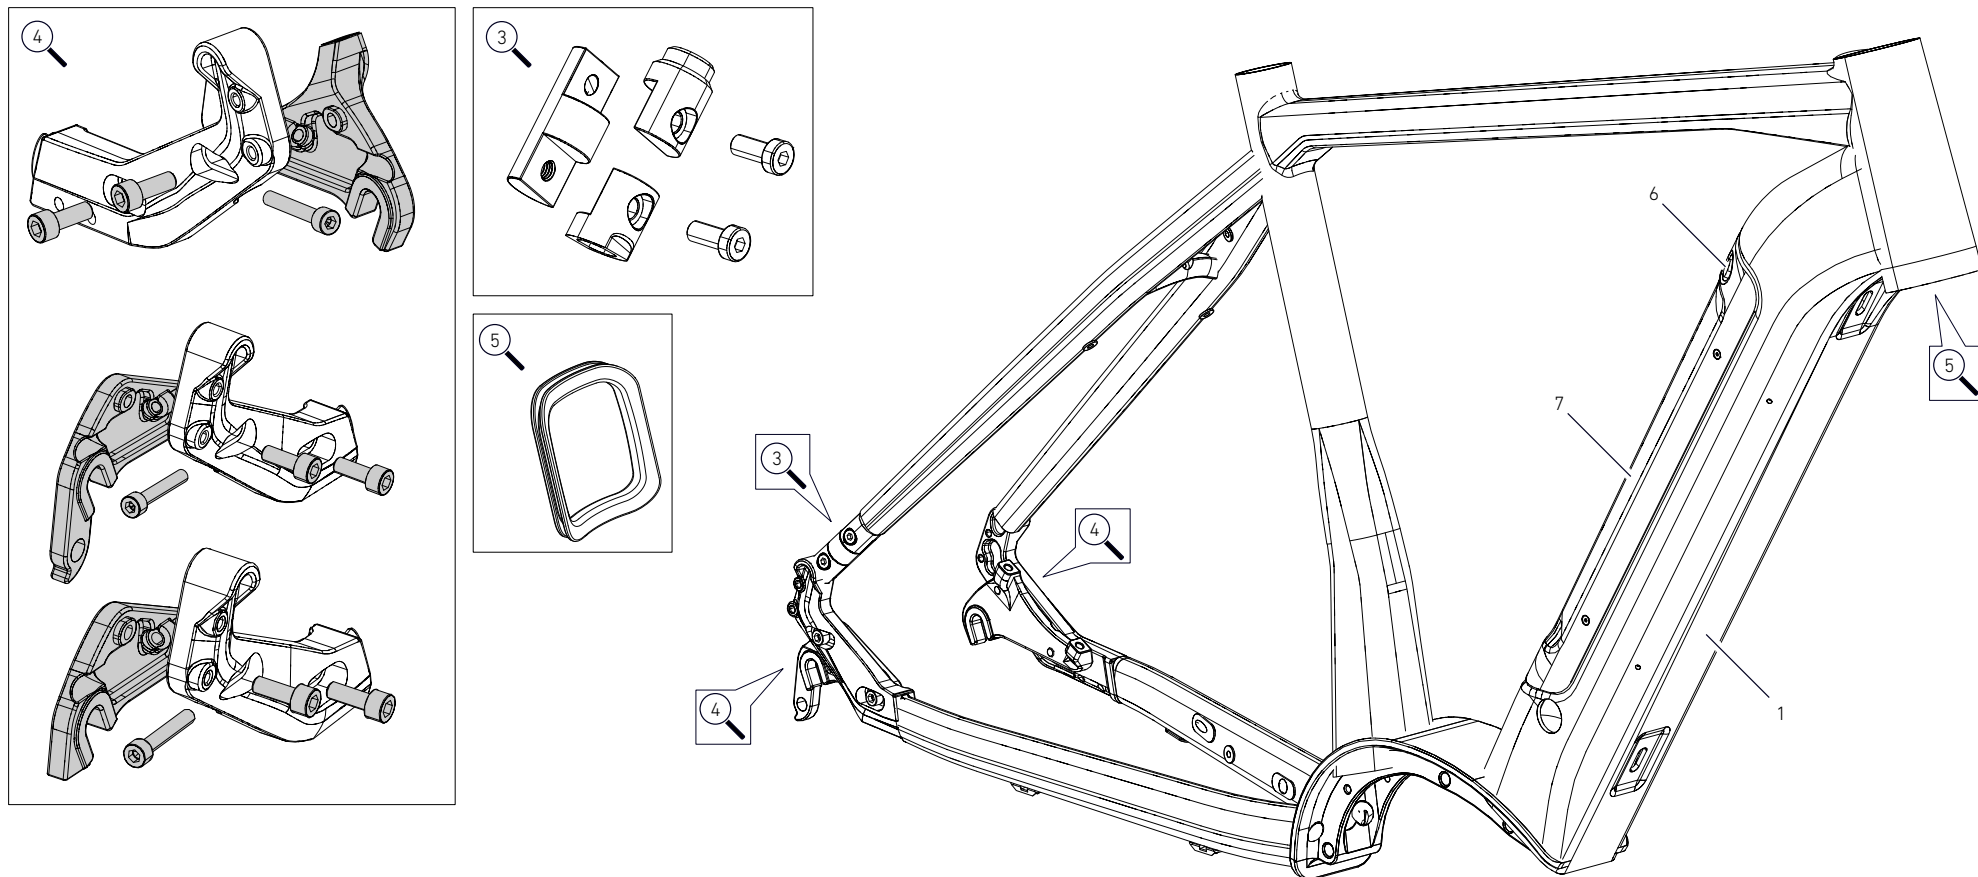

POS.	DESCRIPTION	SPECIFICATIONS	ART. NR.
1	frame	color: matt off white	2302186
		color: matt silver grey	2302187
2	fork	color: matt black / suspension fork	2288470
		color: matt black / rigid fork	2284211
3	belt drive insert	3 piece belt drive insert / 2x M4 x 14 mm	
4	slider	QR / derailleur hanger / 4x M6 x 16 mm	2306420
		QR / no derailleur hanger / 4x M6 x 16 mm	2306421
		QR / hanger left / 4x M6 x 16 mm	2339537
5	H/T rubber cable routing		2313568

POS.	DESCRIPTION	SPECIFICATIONS	ART. NR.
6	battery cover plug		
7	battery cover	max. load for the eyelets: 1.5 kg!	2267560
	cable clamp	4x clamp / 4x M3 x 8 mm	2273976
	cable routing foam	1x	
	charging port cover plug		2314750
	GREASE	Motorex Bike Grease 2000 100 g	49208600
	CARBON ASSEMBLY PASTE	for example DYNAMIC, Art. Nr. 25377201	