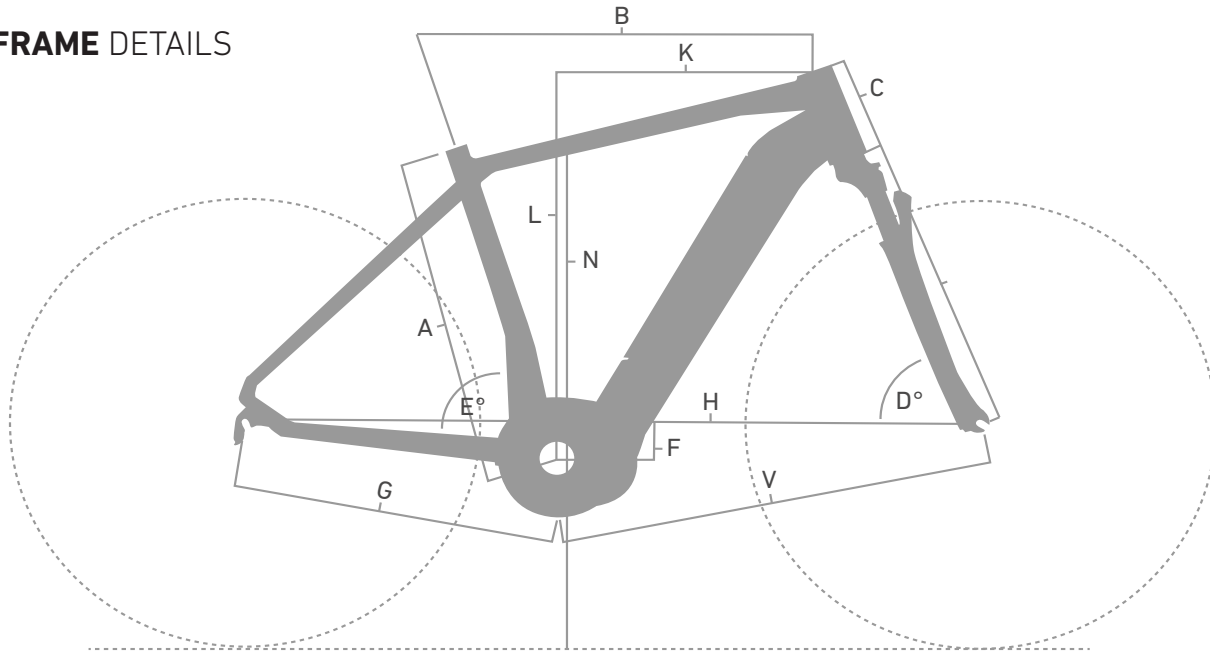

XTRA WATT

FRAME DETAILS

FRAME INTERFACES

BOTTOM BRACKET	Bosch Gen3
FRONT WHEEL AXLE	15mm true axle 100mm
REAR WHEEL AXLE	135 QR
FRONT BRAKE MOUNT	PM 160mm
REAR BRAKE MOUNT	PM 160mm
MAX Ø DISC	180mm
Ø SEATPOST	31.6 mm
MAX. TIRE SIZE	XTRA WATT EVO PLUS: 700Cx50 XTRA WATT EVO PLUS Allroad: 650Bx2.4
MAX. CHAINRING SIZE	50T
FRONT DERAILLEUR MOUNT	no
BOTTLE CAGE	1x, mount on battery cover max. 1.5 kg

MAX SYSTEM WEIGHT (RIDER + BICYCLE + CLOTHING + GEAR + LUGGAGE): 130 KG

BICYCLE WEIGHT:

XTRA WATT EVO PLUS 1: 26 KG (±3%),
XTRA WATT EVO PLUS 2: 26,5 KG (±3%)
XTRA WATT EVO PLUS 3: 27,5 KG (±3%)
XTRA WATT EVO PLUS ALLROAD: 24,5 KG (±3%)

INTENDED USE: DIN 17406 CATEGORY 2

FRAME GEOMETRY

		17" MIXTY	19" MIXTY	21" MIXTY	23" MIXTY	19" GENTS	21" GENTS	23" GENTS	25" GENTS	17" COMFORT	19" COMFORT	21" COMFORT	23" COMFORT
SEAT TUBE LENGTH [MM]	A	432	483	533	584	483	533	584	635	432	483	533	584
TOP TUBE LENGTH HORIZONTAL [MM]	B	580	590	600	612	590	600	612	622	600	610	615	622
HEAD TUBE LENGTH [MM]	C	138	150	150	175	150	150	175	200	175	175	175	200
HEAD TUBE ANGLE	D	69°	69°	70°	70°	69°	70°	70°	71°	69°	69.5°	70°	70°
SEAT TUBE ANGLE	E	72.5°				72.5°				72.5°			
BB DROP [MM]	F	60				60				60			
REAR CENTER [MM] (CHAINSTAY LENGTH) [MM]	G	487				487				487			
WHEELBASE [MM]	H	1128	1139	1138	1151	1139	1138	1151	1162	1151	1155	1154	1162
FRONT CENTER [MM]	V	648	658.5	657	670	658.5	657	670	681	670	674	673	681.5