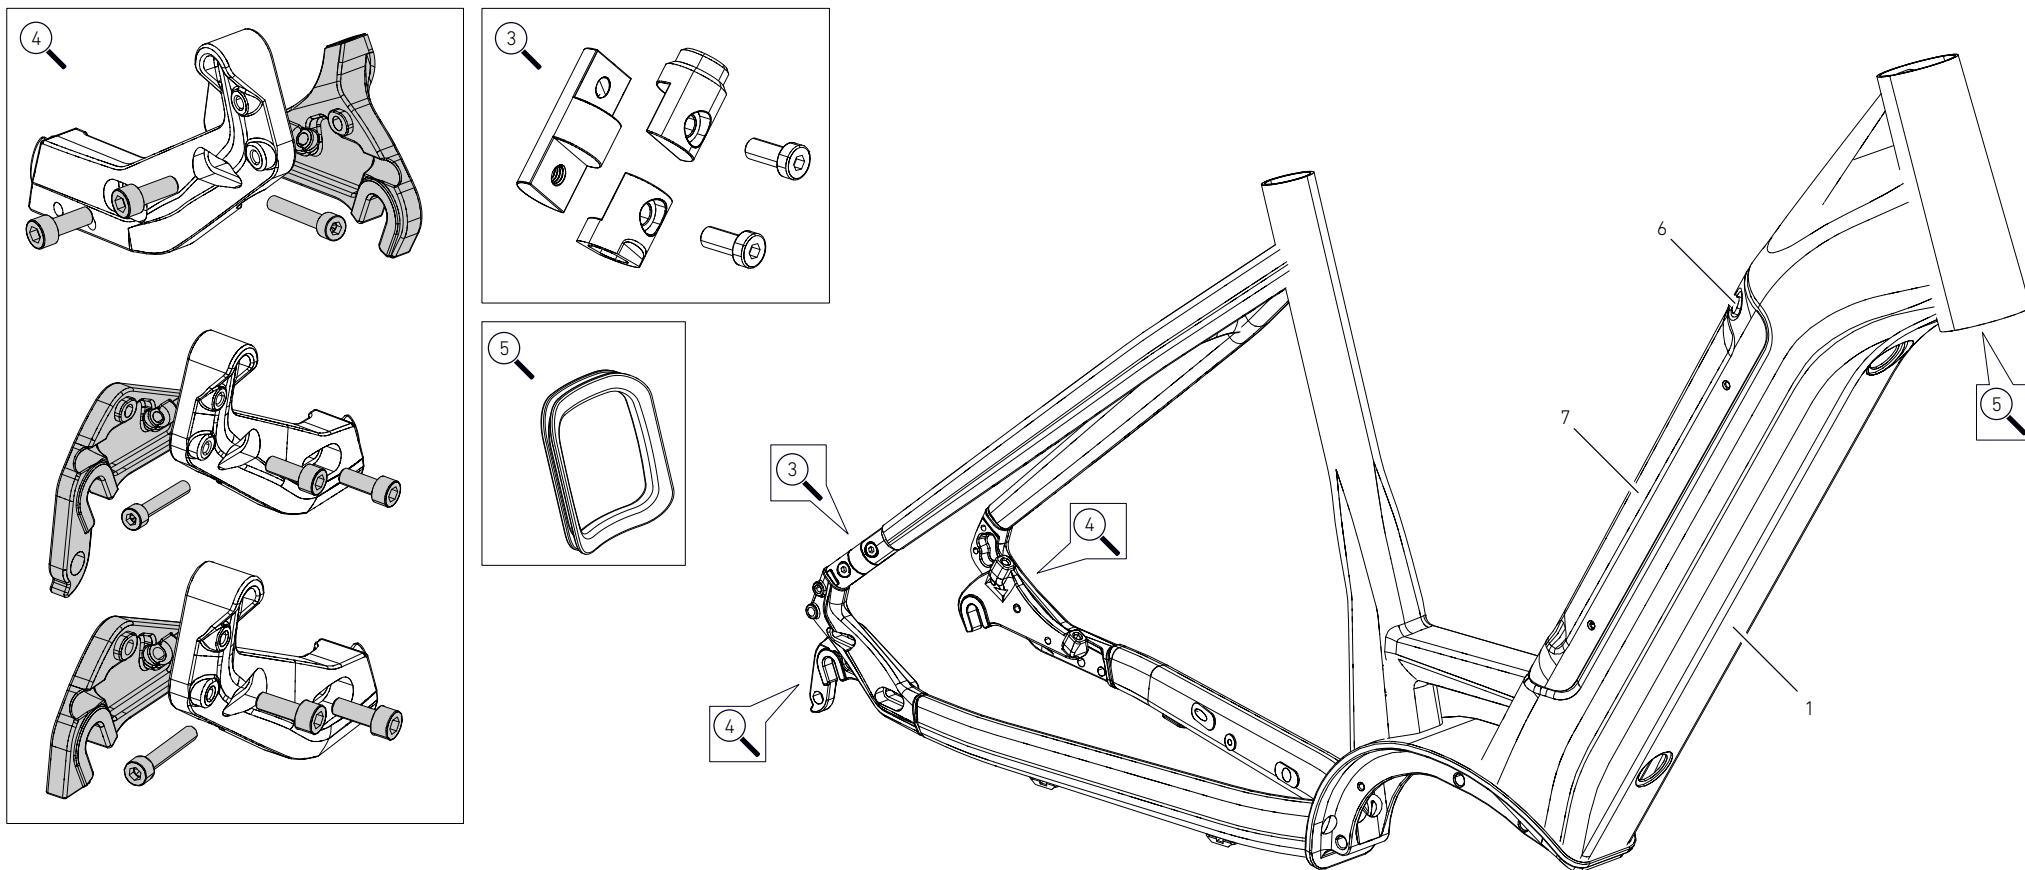

XTRA WATT

FRAME DETAILS COMFORT

POS.	DESCRIPTION	SPECIFICATIONS	ART. NR.
1	frame	color: matt off white	2302193
		color: matt silver grey	2302194
2	fork	color: matt black / suspension fork	2288470
		color: matt black / rigid fork	2284211
3	belt drive insert	3 piece belt drive insert / 2x M4 x 14 mm	
4	slider	QR / derailleur hanger / 4x M6 x 16 mm	2306420
		QR / no derailleur hanger / 4x M6 x 16 mm	2306421
		QR / hanger left / 4x M6 x 16 mm	2339537
5	H/T rubber cable routing		2313568

POS.	DESCRIPTION	SPECIFICATIONS	ART. NR.
6	battery cover plug		
7	battery cover	max. load for the eyelets: 1.5 kg!	2267560
	cable clamp	4x clamp / 4x M3 x 8 mm	2273975
	cable routing foam	1x	
	charging port cover plug		2314750
	GREASE	Motorex Bike Grease 2000 100 g	49208600
	CARBON ASSEMBLY PASTE	for example DYNAMIC, Art. Nr. 25377201